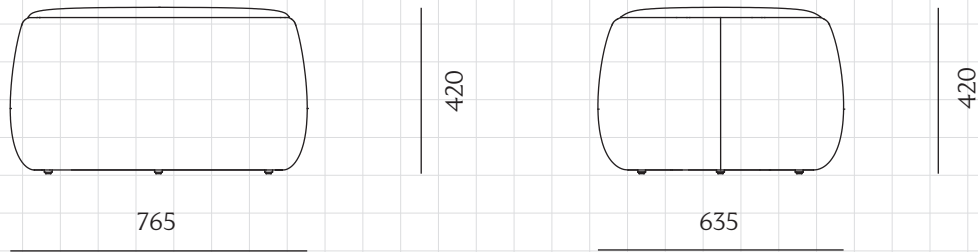

Ynez Ottoman

CODE
DIMENSIONS

YN-S510
W765 x D635 x H420mm
Seating height: 420mm

NET WEIGHT
ENVIRONMENT
MATERIALS

14.0 kg
Indoor
Plywood frame, upholstery
*Please refer to website or contact your local representative for complete material swatches.

SHIPPING

Package	Assembled		
Package Qty	1 pcs/box		
Packaging	Measurement (mm)	Volume (cbm)	Gross Weight (kg)
FCL	W830 x D700 x H505	0.29	18.02
LCL/AIR	W870 x D740 x H595	0.38	25.50