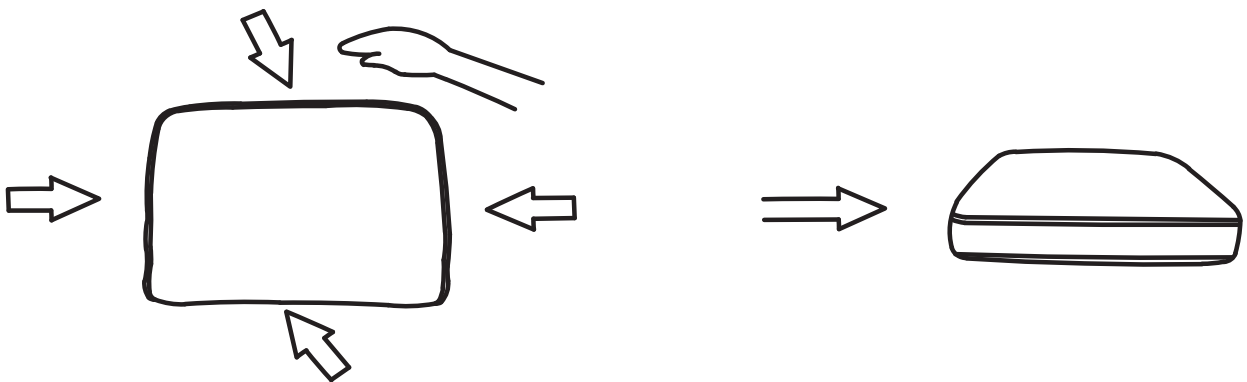

TIPS:

1. Due to package compression for better shipment, the fabric may have wrinkles, and these wrinkles will gradually disappear.

2. Please be patient and wait for the sofa to return to its fluffy state, which will take anywhere from 72 hours to a week.