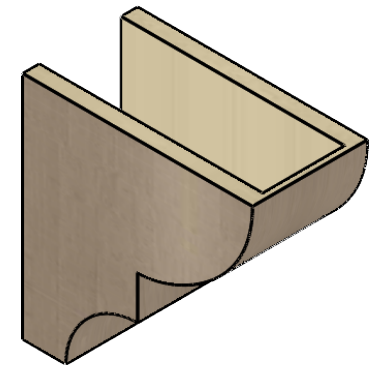

ITEM NUMBER: CORU07X14X14RIDRCPR

7"W X 14"D X 14"H SERIES 1 CLASSIC RIDGEWOOD ROUGH CEDAR
TIMBERTHANE FAUX WOOD CORBEL, PRIMED

SIDE PROFILE

FRONT PROFILE

ISOMETRIC

EKENA MILLWORK
2300 WEST MAIN ST.
CLARKSVILLE, TX 75426
TOLL FREE: 866-607-0453
WWW.EKENAMILLWORK.COM

NOTES

1. INSTALLATION TO BE COMPLETED IN ACCORDANCE WITH MANUFACTURER'S SPECIFICATIONS.
2. DRAWING MAY NOT BE TO SCALE
3. THIS DRAWING IS INTENDED FOR DESIGN AND PLANNING PURPOSES ONLY.
4. ALL INFORMATION CONTAINED HEREIN WAS CURRENT AT THE TIME OF DEVELOPMENT BUT MUST BE REVIEWED AND APPROVED BY THE PRODUCT MANUFACTURER TO BE CONSIDERED ACCURATE.
5. TIMBERTHANE ARCHITECTURAL PRODUCTS ARE MADE FROM HIGH DENSITY URETHANE AND COME FACTORY PRIMED