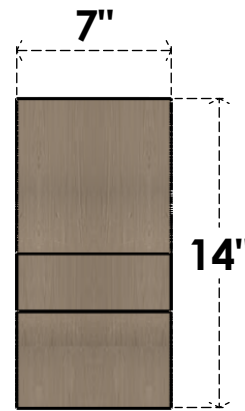

ITEM NUMBER: CORU07X14X14RIDRCPR

7"W X 14"D X 14"H SERIES 1 CLASSIC RIDGEWOOD ROUGH CEDAR
TIMBERTHANE FAUX WOOD CORBEL, PRIMED

SIDE PROFILE

FRONT PROFILE

ISOMETRIC

EKENA MILLWORK
2300 WEST MAIN ST.
CLARKSVILLE, TX 75426
TOLL FREE: 866-607-0453
WWW.EKENAMILLWORK.COM