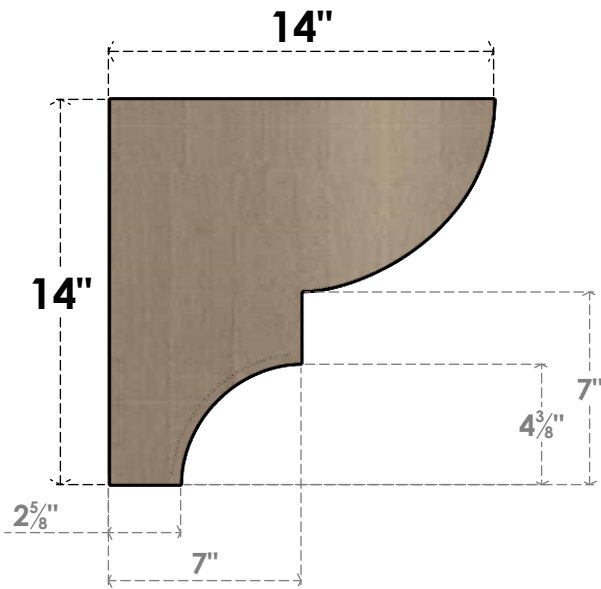

ITEM NUMBER: CORU07X14X14RIDRCPR

7"W X 14"D X 14"H SERIES 1 CLASSIC RIDGEWOOD ROUGH CEDAR
TIMBERTHANE FAUX WOOD CORBEL, PRIMED

SIDE PROFILE

FRONT PROFILE

ISOMETRIC

EKENA MILLWORK
2300 WEST MAIN ST.
CLARKSVILLE, TX 75426
TOLL FREE: 866-607-0453
WWW.EKENAMILLWORK.COM

NOTES

1. INSTALLATION TO BE COMPLETED IN ACCORDANCE WITH MANUFACTURER'S SPECIFICATIONS.
2. DRAWING MAY NOT BE TO SCALE
3. THIS DRAWING IS INTENDED FOR DESIGN AND PLANNING PURPOSES ONLY.
4. ALL INFORMATION CONTAINED HEREIN WAS CURRENT AT THE TIME OF DEVELOPMENT BUT MUST BE REVIEWED AND APPROVED BY THE PRODUCT MANUFACTURER TO BE CONSIDERED ACCURATE.
5. TIMBERTHANE ARCHITECTURAL PRODUCTS ARE MADE FROM HIGH DENSITY URETHANE AND COME FACTORY PRIMED