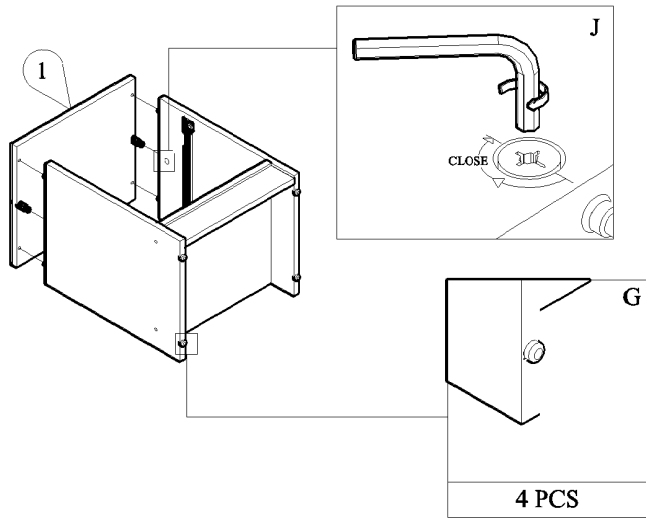

PANEL POSITION

	ACCESSORIES	QUANTITY
A	 MINIFIX M5 x 24MM	4 PCS
B	 MINIFIX CASING	4 PCS
C	 WOOD DOWEL M8 x 30MM	10 PCS
D	 DRAWER SLIDE 12" SCREW M3.5 x 12MM	1 SET 12 PCS
E	 SCREW M7 x 50MM	4 PCS
F	 SCREW M4 x 38MM	4 PCS
G	 WHITE PIN LEG	4 PCS
H	 POWER PIN	25 PCS
I	 HANDLE SCREW M4 x 30MM	1 PC 2 PCS
J	 ALLEN KEY (M4)	1 PC

START ASSEMBLY

STEP 1

STEP 2

STEP 3

STEP 4

STEP 5

STEP 7

STEP 6

COMPLETED DRAWER

STEP 8

COMPLETED