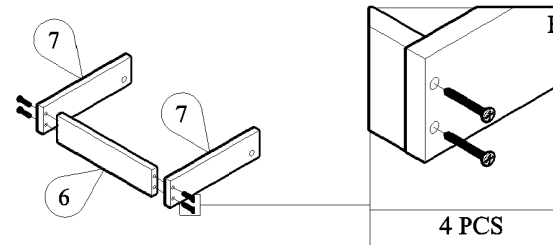

PANEL POSITION

	ACCESSORIES	QUANTITY
A	 MINIFIX M5 x 24MM	4 PCS
B	 MINIFIX CASING	4 PCS
C	 WOOD DOWEL M8 x 30MM	10 PCS
D	 DRAWER SLIDE 12" SCREW M3.5 x 12MM	1 SET 12 PCS
E	 SCREW M7 x 50MM	4 PCS
F	 SCREW M4 x 38MM	4 PCS
G	 WHITE PIN LEG	4 PCS
H	 POWER PIN	25 PCS
I	 HANDLE SCREW M4 x 30MM	1 PC 2 PCS
J	 ALLEN KEY (M4)	1 PC

START ASSEMBLY

STEP 1

STEP 2

STEP 3

STEP 4

STEP 5

STEP 7

STEP 6