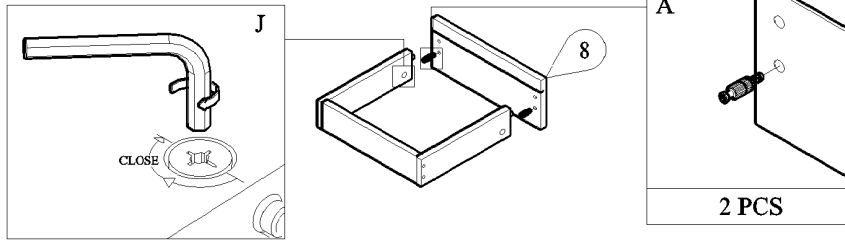

PANEL POSITION

	ACCESSORIES	QUANTITY
A	 MINIFIX M5 x 24MM	4 PCS
B	 MINIFIX CASING	4 PCS
C	 WOOD DOWEL M8 x 30MM	10 PCS
D	 DRAWER SLIDE 12" SCREW M3.5 x 12MM	1 SET 12 PCS
E	 SCREW M7 x 50MM	4 PCS
F	 SCREW M4 x 38MM	4 PCS
G	 WHITE PIN LEG	4 PCS
H	 POWER PIN	25 PCS
I	 HANDLE SCREW M4 x 30MM	1 PC 2 PCS
J	 ALLEN KEY (M4)	1 PC

START ASSEMBLY

STEP 1

STEP 2

STEP 3

STEP 4

STEP 5

STEP 7

STEP 6