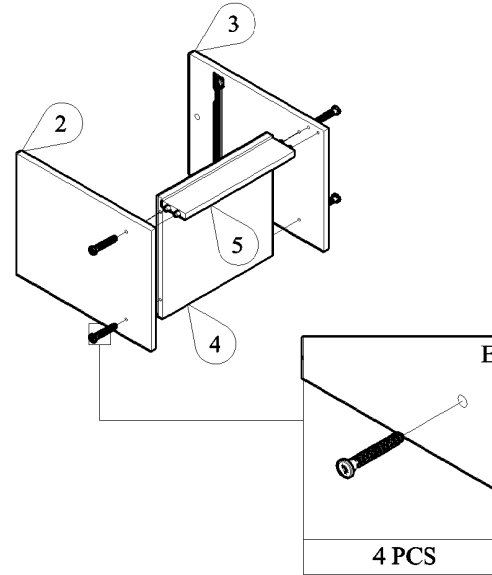

START ASSEMBLY

STEP 1

STEP 2

STEP 3

STEP 4