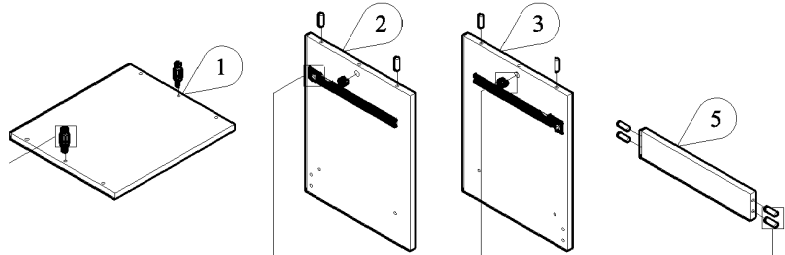

START ASSEMBLY

STEP 1