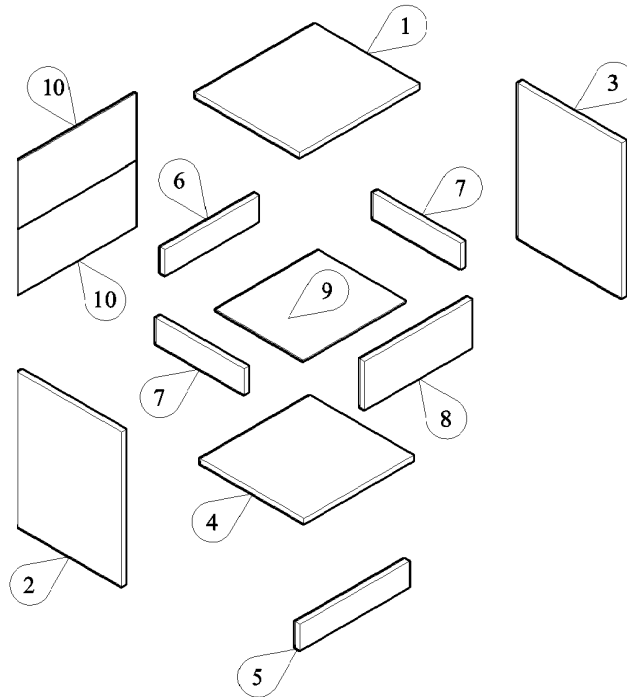

PANEL POSITION

	ACCESSORIES	QUANTITY
A	 MINIFIX M5 x 24MM	4 PCS
B	 MINIFIX CASING	4 PCS
C	 WOOD DOWEL M8 x 30MM	10 PCS
D	 DRAWER SLIDE 12" SCREW M3.5 x 12MM	1 SET 12 PCS
E	 SCREW M7 x 50MM	4 PCS
F	 SCREW M4 x 38MM	4 PCS
G	 WHITE PIN LEG	4 PCS
H	 POWER PIN	25 PCS
I	 HANDLE SCREW M4 x 30MM	1 PC 2 PCS
J	 ALLEN KEY (M4)	1 PC