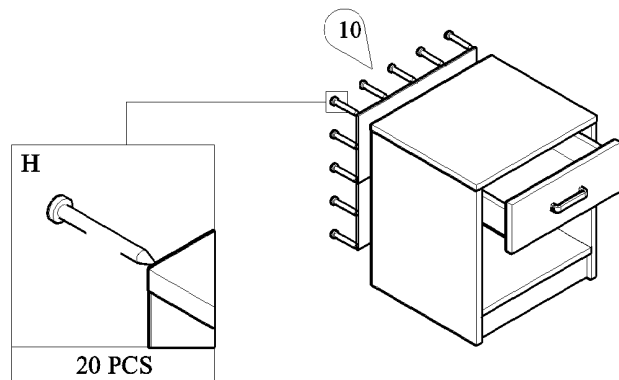

COMPLETED DRAWER

STEP 8