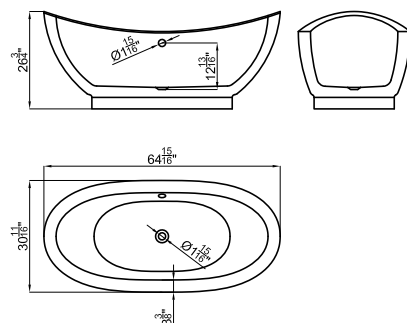

Baths

KOAN

Description

- 65X31"
- Freestanding bathtub
- Double ended, center drain
- Brass pipe adaptor included 100200763
- Sanitary acrylic

Finish

glossy white_chrome
100080463

Certifications and quality characteristics

Technical drawing

Dimensions in inches

noken
PORCELANOSA BATHROOMS

Warranty: For a warranty or other information on this product, visit our Web address: www.noken.com

Legal disclaimer: All details provided by the NOKEN's Product has an information purpose without any contractual value. In order to obtain further information about the materials and their installation please visit our showrooms. NOKEN reserves the right to modify or delete any information on this site. The images and colours shown in this site may differ from the real ones.