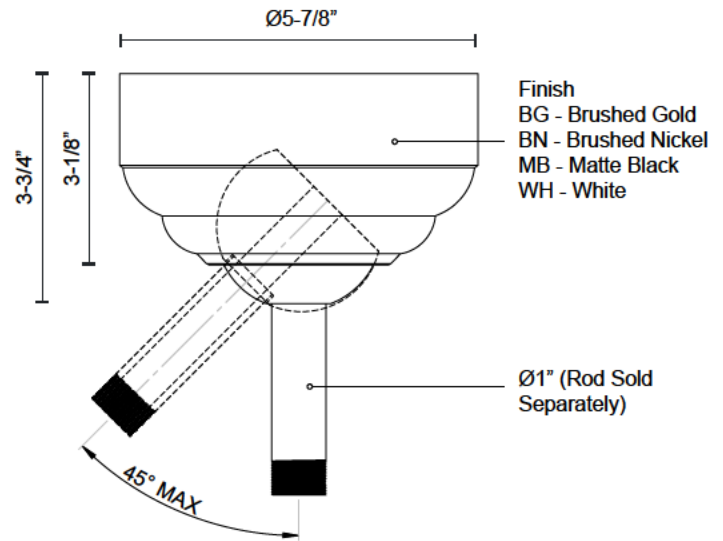

X-ADP 34 FAN

ADAPTORS

DESCRIPTION

Sloped ceiling adaptor for fans. Available in four finishes. Sold separately.

SPECIFICATION DETAILS

Slope Ceiling Adaptor Dimensions	D5-7/8" x H3-3/4"
Sloped Ceiling Adaptable	Yes, Up to 45 Degrees
Location	Damp; Dry (Only CF94956 & CF584054)

SUGGESTED FAN SELECTION TO WORK WITH SLOPE CEILING ADAPTOR

X-ADP 34 BG FAN

X-ADP 34 BN FAN

X-ADP 34 MB FAN

X-ADP 34 WH FAN