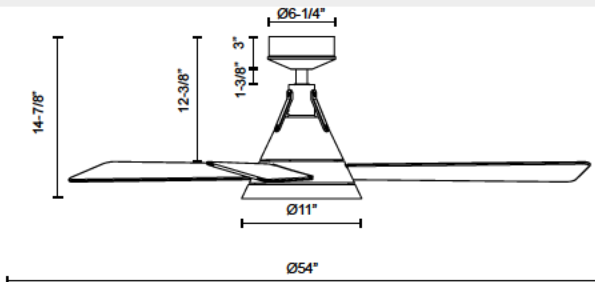

P. 1.855.855.8926

CANADA: 19054 28TH Avenue Surrey - BC V3Z 6M3

USA: 3035 E. Lone Mountain Rd - Las Vegas, NV, 89081

ARCHER CF584054

FIXTURE DIMENSIONS	D54" x H14-7/8"
LIGHT SOURCE	LED
MAX WATTAGE	Total 53W Max [20W LED + Max 33W Motor]
TOTAL LUMENS	1900lm
DELIVERED LUMENS	1206lm
VOLTAGE	120V
COLOR TEMPERATURE	3000K
CRI (RA)	90CRI
DIMMABLE	Integrated Dimming with Remote
DIFFUSER DETAILS	Polymeric Diffuser
MATERIAL	Steel & Aluminum Body, Plywood Blade
ROD LENGTH	1-3/8" (for different rod length, contact factory)
WIRE LENGTH	78" with 78" safety cable
MINIMUM HANG HEIGHT	15"
SLOPED CEILING ADAPTABLE	Yes, Up to 25 Degrees
LOCATION	Dry
CANOPY DIMENSIONS	D6-1/4" x H3"
MINIMUM DISTANCE TO FLOOR	84"
CEILING TO BLADE DISTANCE	12-3/8" Minimal
BLADE	3 Blades @ 16 Degrees Pitch
CONTROL	Remote Control
FAN RPM	6 Speed (Reversible), 50-155rpm
CFM	5700 Max
AIRFLOW EFFICIENCY (CFM/WATT)	704 Max
ESTIMATED YEARLY ENERGY COST ($)	6
PAINT FINISH	MB01

[D - Diameter, L - Length, W - Width, H - Height, E - Extension]

AVAILABLE FINISHES:

*For complete warranty terms, please visit: www.aloralighting.com/warranty