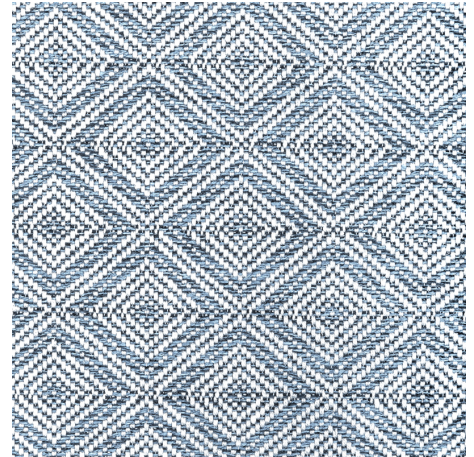

Calvin Weave - Delft

SKU: 8022114.15.0

SKU: **8022114.15.0**

Repeat UOM: **in in (0 cm)**

Horizontal Repeat: **1.85 in (4.7 cm)**

Type: **Texture**

Railroaded: **No**

Performance ACT Symbols:  

Composition: **Cotton - 58%, Linen - 18%, Viscose - 18%, Polyester - 6%**

Width: **55.11 in (139.98 cm)**

Vertical Repeat: **1.77 in (4.5 cm)**

Brand: **Brunschwig & Fils**

Finish: **Washed**

End Use: **Upholstery**