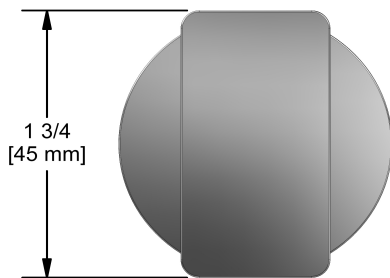

Specifications

Robe hook
PX0

Description

- 2 anchor points

Available colors

- C : Chrome
- BN : Brushed Nickel (PVD)
- BK : Black

Sizes, models and finishes may differ from thoses presented.

Warranty