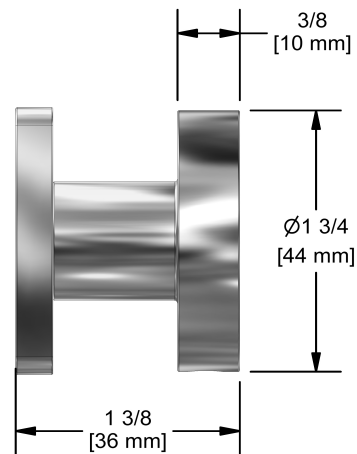

Specifications

Robe hook
PX0

Description

- 2 anchor points

Available colors

- C : Chrome
- BN : Brushed Nickel (PVD)
- BK : Black

Sizes, models and finishes may differ from thoses presented.

Warranty