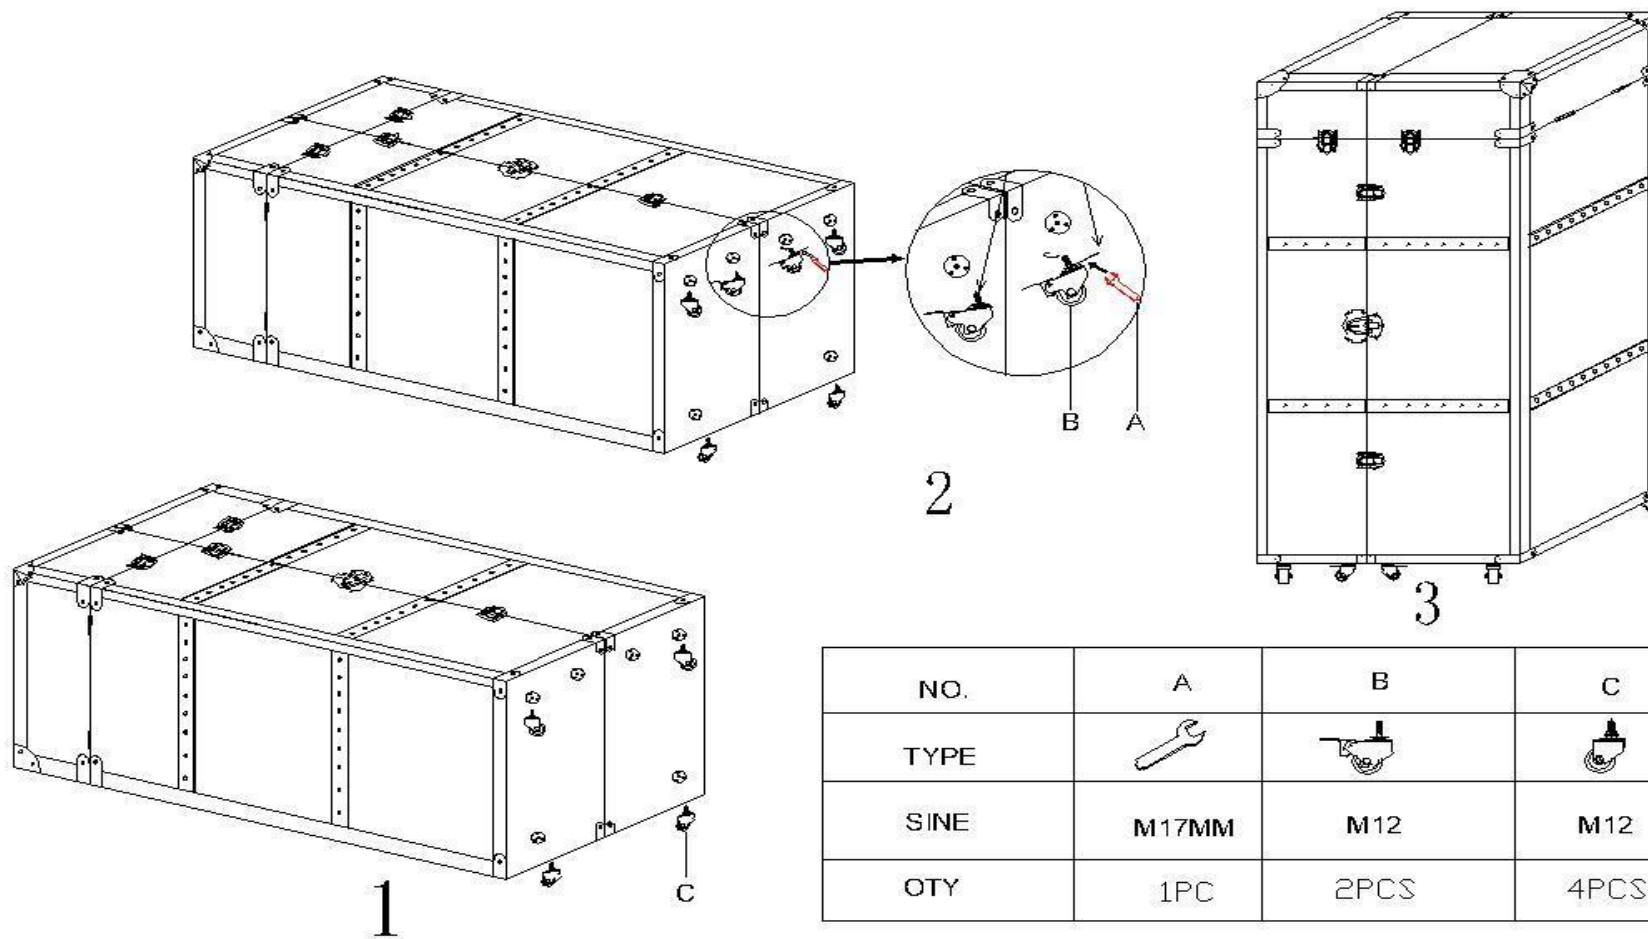

**KARE**  
DESIGN

73933  
SCHRANKKOFFER BAR COLONIAL 59.6\*63.5\*144.6CM

NO.	A	B	C
TYPE			
SINE	M17MM	M12	M12
QTY	1PC	2PCS	4PCS