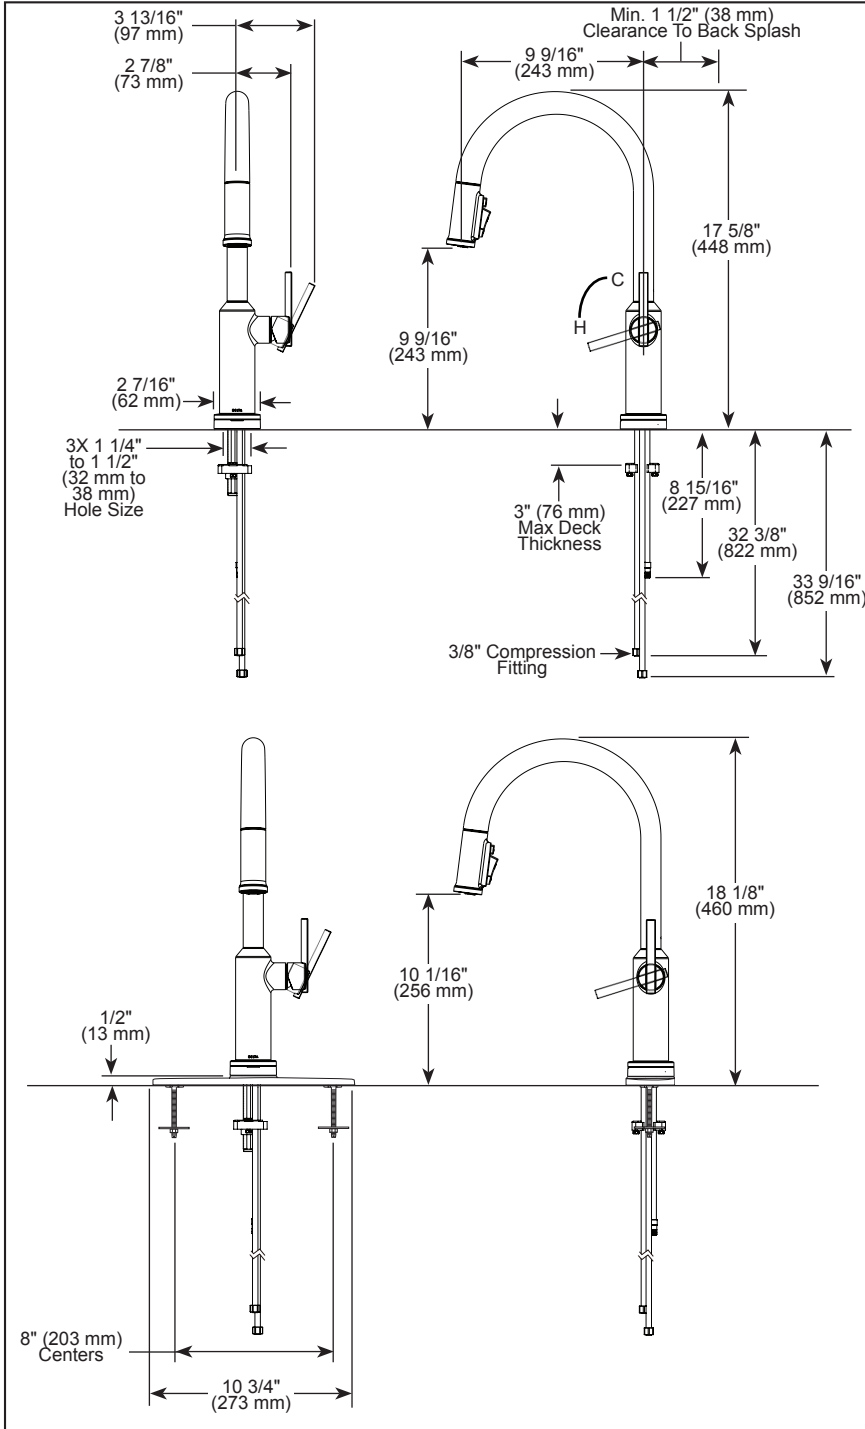

STANDARD SPECIFICATIONS:

- Maximum 1.8 gpm @ 60 psi, 6.8 L/min @ 414 kPa
- One or three hole mount (escutcheon not included, order separately)
- Diamond coated ceramic cartridge
- 3/8" O.D. straight, staggered PEX supply lines
- Spout rotates 360°
- Red/blue indicator RP104130 (not included)
- Three-function wand; Aerated stream, spray or Proclean™
- Dual check valves
- LED indicator light signals on-off, water temperature and when batteries run low
- Uses 6 AA (included) or 6 C (not included) batteries
- Optional EP102157 120V AC adapter available (3-prong grounded outlet required)
- Toggle between Touchless and Touch2O® only settings

COMPLIES WITH:

- ASME A112.18.1 / CSA B125.1
- NSF/ANSI/CAN 61 & 372
- ♿ ICC/ANSI A117.1 - Valve control only

9185TL-▲-DST

▲ Designate proper finish suffix

Delta Faucet Company reserves the right (1) to make changes in specifications and materials, and (2) to change or discontinue models, both without notice or obligation. Dimensions are for reference only. See current full-line price book or www.deltafaucet.com for finish options and product availability.

DSP-K-9185TL-DST Rev. B

Delta Faucet Company

55 E. 111th Street, Carmel, IN 46280
 350 South Edgeware Road, St. Thomas, ON N5P 4L1
 © 2025 Delta Faucet Company