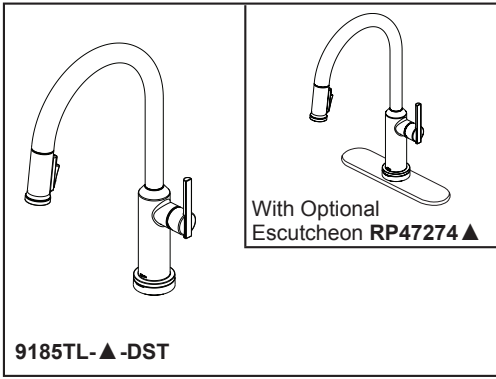

STANDARD SPECIFICATIONS:

- Maximum 1.8 gpm @ 60 psi, 6.8 L/min @ 414 kPa
- One or three hole mount (escutcheon not included, order separately)
- Diamond coated ceramic cartridge
- 3/8" O.D. straight, staggered PEX supply lines
- Spout rotates 360°
- Red/blue indicator RP104130 (not included)
- Three-function wand; Aerated stream, spray or Proclean™
- Dual check valves
- LED indicator light signals on-off, water temperature and when batteries run low
- Uses 6 AA (included) or 6 C (not included) batteries
- Optional EP102157 120V AC adapter available (3-prong grounded outlet required)
- Toggle between Touchless and Touch2O® only settings

COMPLIES WITH:

- ASME A112.18.1 / CSA B125.1
- NSF/ANSI/CAN 61 & 372
- ♿ ICC/ANSI A117.1 - Valve control only

9185TL-▲-DST

▲ Designate proper finish suffix

Delta Faucet Company reserves the right (1) to make changes in specifications and materials, and (2) to change or discontinue models, both without notice or obligation. Dimensions are for reference only. See current full-line price book or www.deltafaucet.com for finish options and product availability.