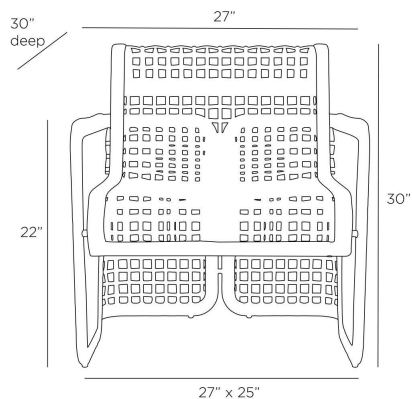

ARTERIOS

WINNIE LOUNGE CHAIR

FRS03

H: 30 IN, W: 27 IN, D: 30 IN,
Gray Wash

Crafted in a simple, open rattan weave, the Winnie lounge chair serves as functional art for the home. Inspired by origami, the deep, sculptural lounger is crafted in gray-washed rattan, with folds at the arms and back that create visual interest. Finish will vary.

APPEARANCE

Material	Rattan
Finish	Gray Wash
Finish Will Vary	Yes
Top Coat/Sealant	No

DIMENSIONS

Arm	H: 22 IN, W: 1.5 IN, D: 21 IN
Foot Print	W: 27 IN, D: 25 IN
Seat	H: 15 IN, W: 23 IN, D: 18 IN
Seat Back	H: 15 IN, W: 23 IN
Diagonal Dimension	41 IN
Clearance	10.5 IN

SHIPPING

Shipping Requirements	TruckShip
Product Weight	30 lbs
Gross Weight 1	35 lbs
Shipping Box 1	H: 32 IN, L: 29 IN, W: 32 IN

ADDITIONAL INFO

Features	Sustainable
Leg Or Foot Application	Glides

CONTRACT