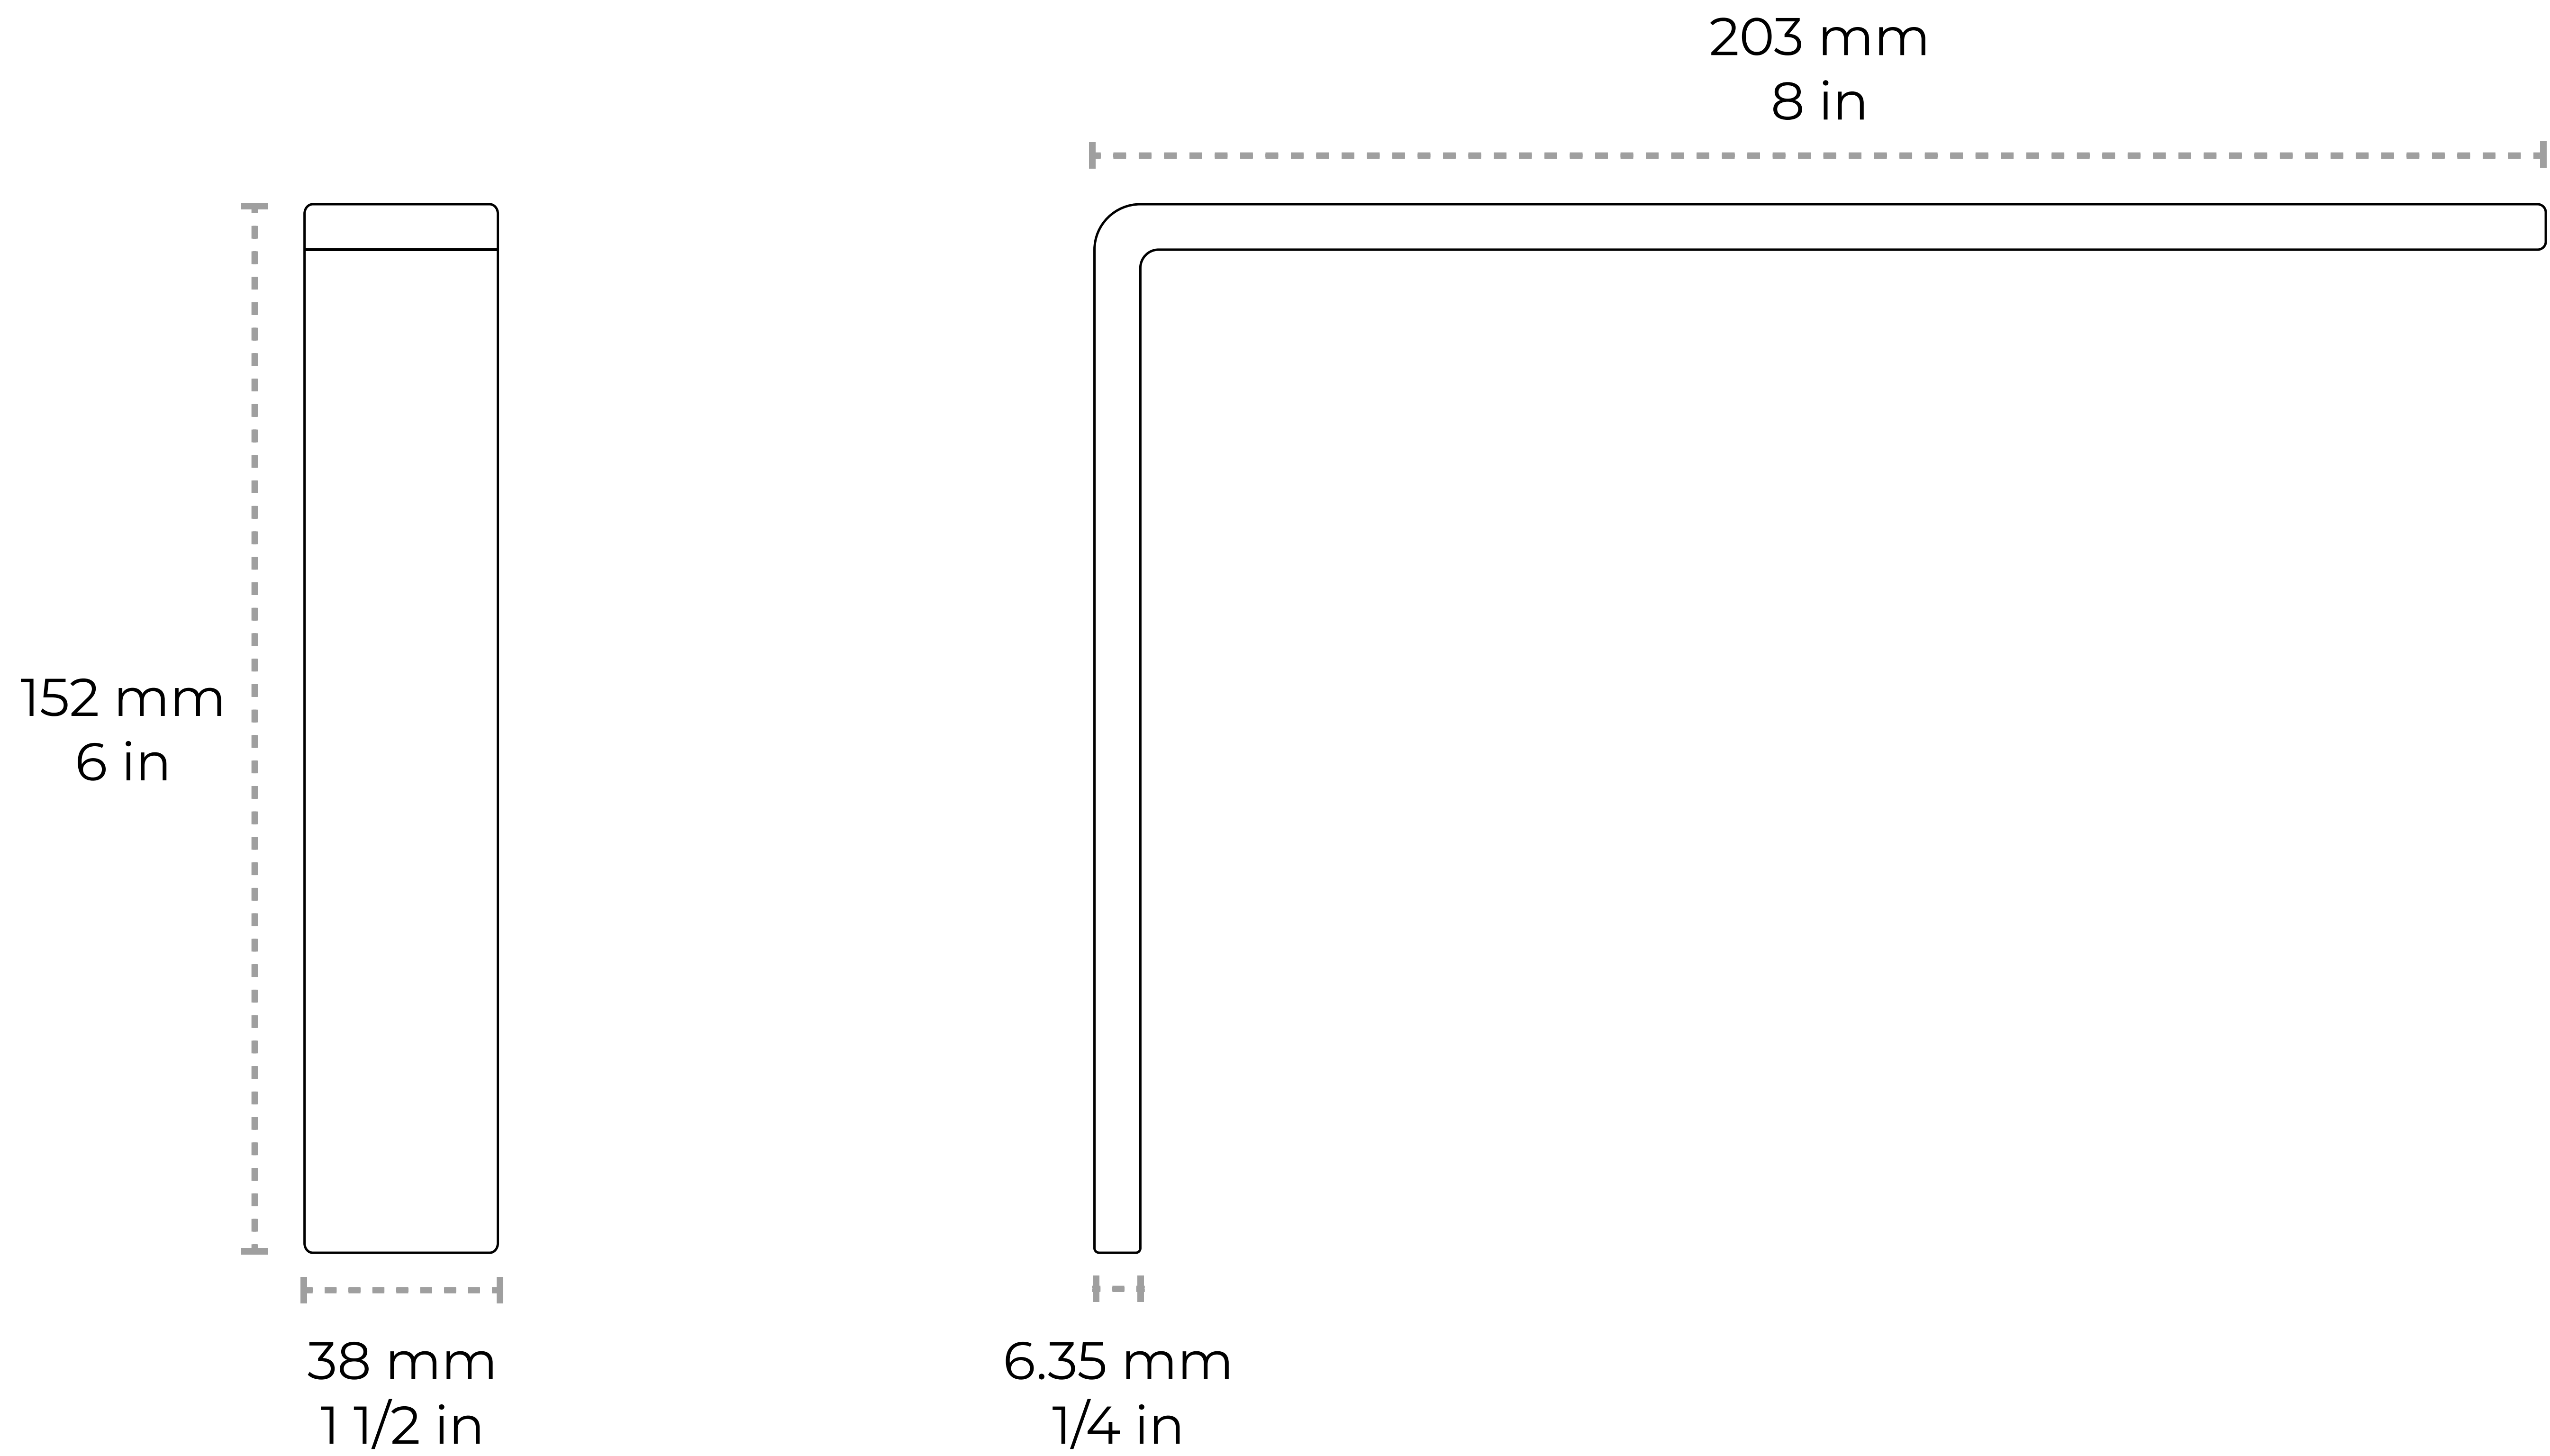

BK-IR810L-203

[L Bracket IR810L] Iron Modern Floating Shelf Bracket

Material	Iron
Weight	1.5 lbs
Measurements	Length: 152 mm 6 in Width: 38 mm 1 1/2 in Projection: 203 mm 8 in Thickness: 6.35 mm 1/4 in

Contact: