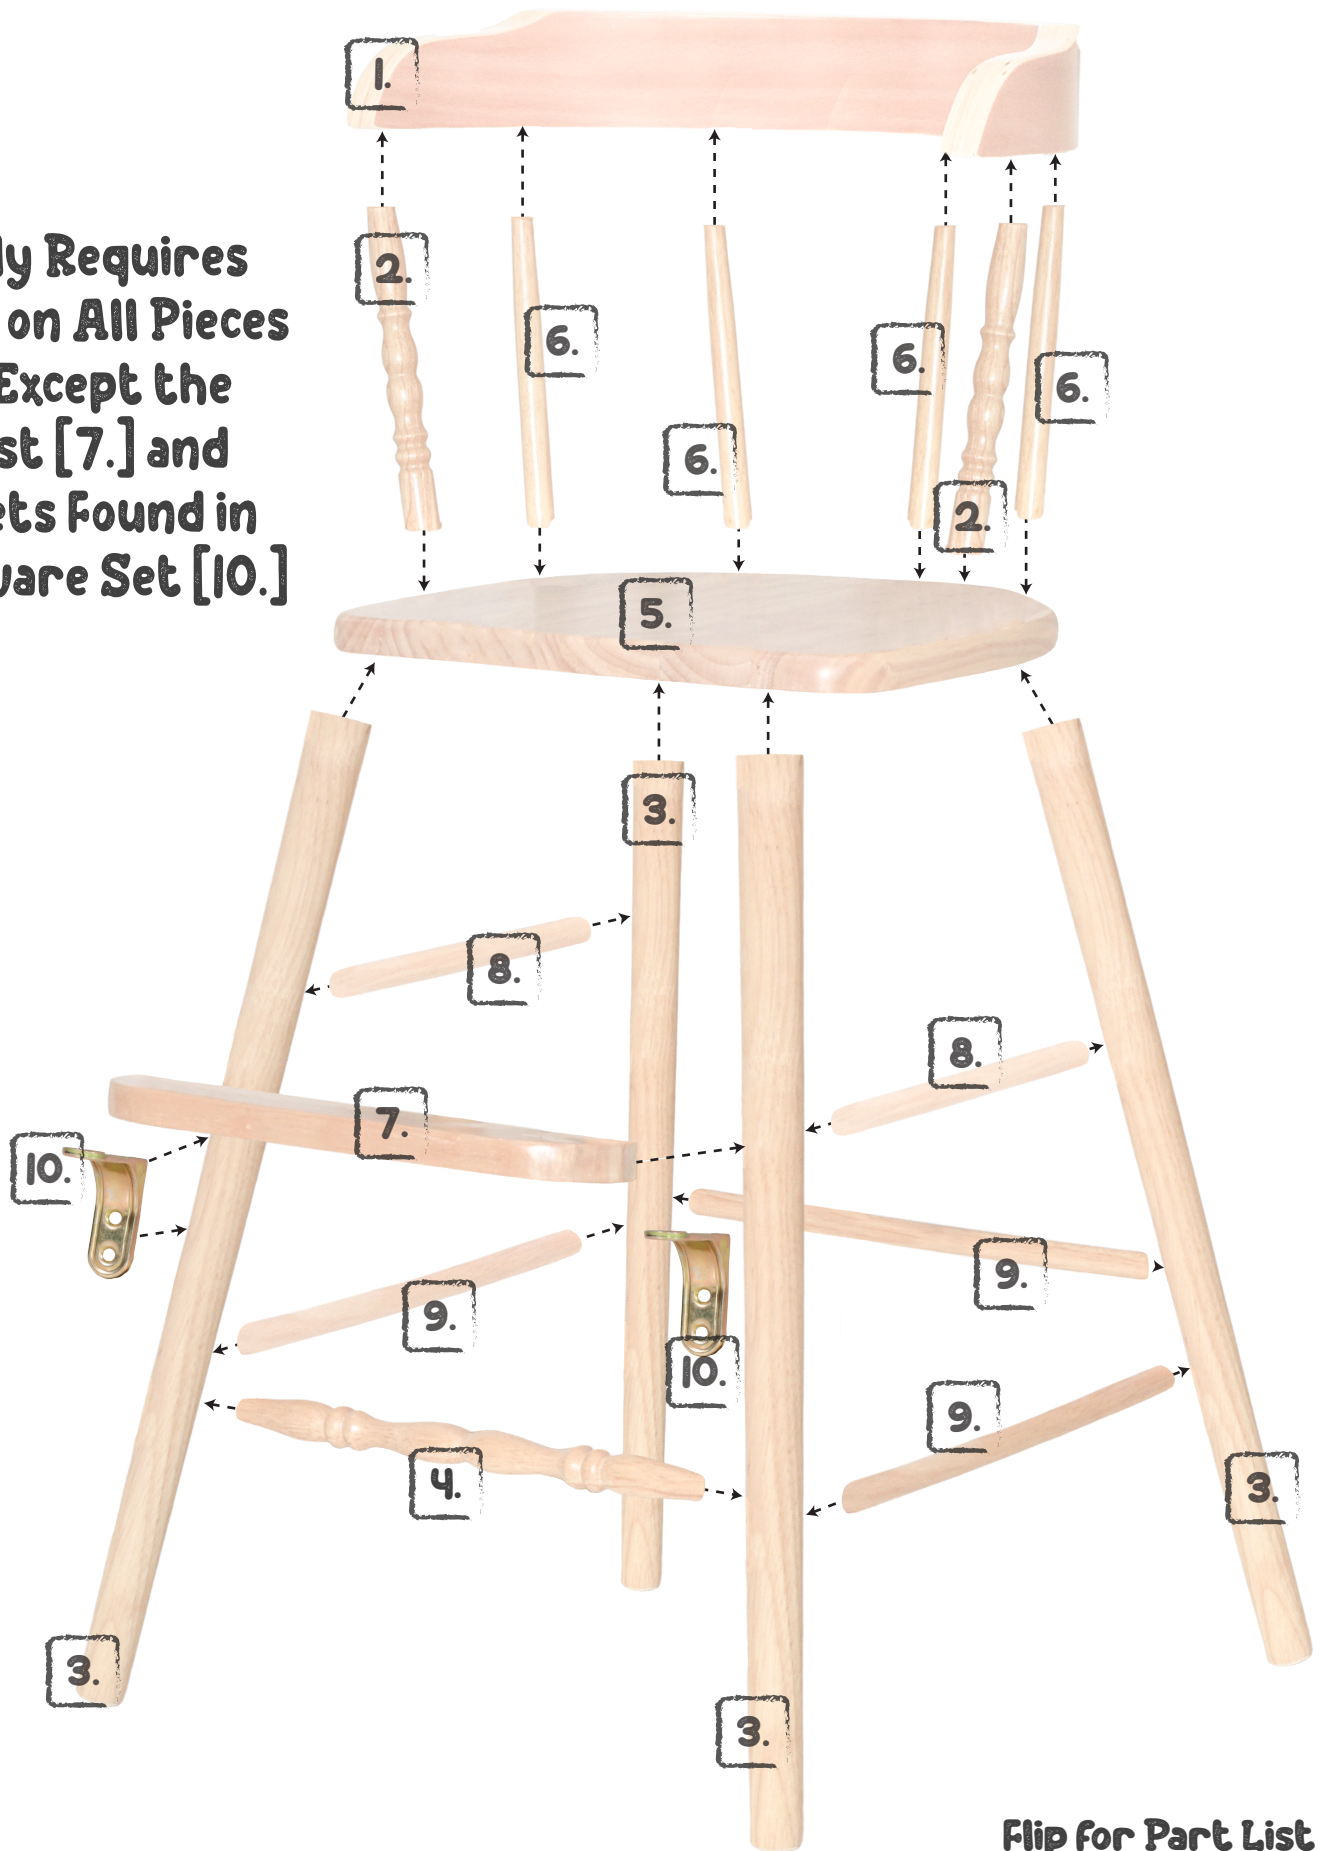

DIY "You Finish" Assembly Guide

Assembly Requires Wood Glue on All Pieces to Hold, Except the Foot Rest [7.] and L-Brackets Found in the Hardware Set [10.]

DIY "You Finish" Part List

- 1. Back Rest (1) ♦ 2. Decorative Brace Bars (2) ♦ 3. Front (2) & Back (2) Legs ♦ 4. Decorative Cross Bar (1) ♦ 5. Seat (1)
- 6. Brace Bars (4) ♦ 7. Foot Rest (1) ♦ 8. Short Cross Bar (2) ♦ 9. Long Cross Bar (3) ♦ 10. Hardware Set (1)