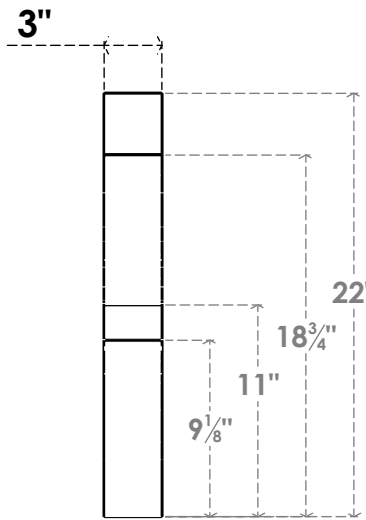

ITEM NUMBER: BRCURO030X16000X22000VALRCPR

3"W X 16"D X 22"H VALENCIA ROUGH CEDAR WOODGRAIN OPEN
TIMBERTHANE BRACE, PRIMED TAN

SIDE PROFILE

FRONT PROFILE

ISOMETRIC

EKENA MILLWORK
2300 WEST MAIN ST.
CLARKSVILLE, TX 75426
TOLL FREE: 866-607-0453
WWW.EKENAMILLWORK.COM

NOTES

1. INSTALLATION TO BE COMPLETED IN ACCORDANCE WITH MANUFACTURER'S SPECIFICATIONS.
2. DRAWING MAY NOT BE TO SCALE
3. THIS DRAWING IS INTENDED FOR DESIGN AND PLANNING PURPOSES ONLY.
4. ALL INFORMATION CONTAINED HEREIN WAS CURRENT AT THE TIME OF DEVELOPMENT BUT MUST BE REVIEWED AND APPROVED BY THE PRODUCT MANUFACTURER TO BE CONSIDERED ACCURATE.
5. TIMBERTHANE ARCHITECTURAL PRODUCTS ARE MADE FROM HIGH DENSITY URETHANE AND COME FACTORY PRIMED