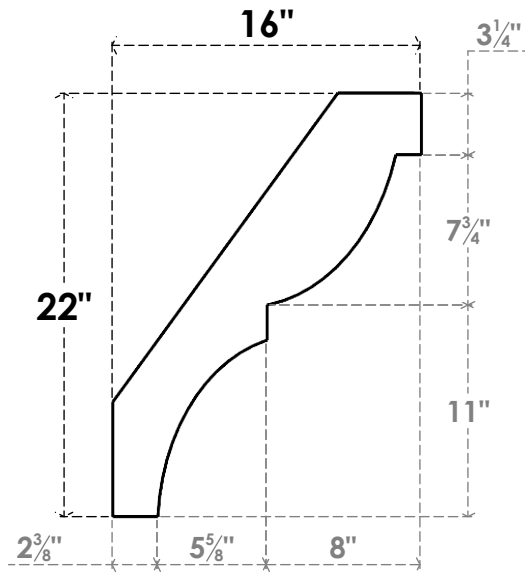

ITEM NUMBER: BRCURO030X16000X22000VALRCPR

3"W X 16"D X 22"H VALENCIA ROUGH CEDAR WOODGRAIN OPEN
TIMBERTHANE BRACE, PRIMED TAN

SIDE PROFILE

FRONT PROFILE

ISOMETRIC

EKENA MILLWORK
2300 WEST MAIN ST.
CLARKSVILLE, TX 75426
TOLL FREE: 866-607-0453
WWW.EKENAMILLWORK.COM

NOTES

1. INSTALLATION TO BE COMPLETED IN ACCORDANCE WITH MANUFACTURER'S SPECIFICATIONS.
2. DRAWING MAY NOT BE TO SCALE
3. THIS DRAWING IS INTENDED FOR DESIGN AND PLANNING PURPOSES ONLY.
4. ALL INFORMATION CONTAINED HEREIN WAS CURRENT AT THE TIME OF DEVELOPMENT BUT MUST BE REVIEWED AND APPROVED BY THE PRODUCT MANUFACTURER TO BE CONSIDERED ACCURATE.
5. TIMBERTHANE ARCHITECTURAL PRODUCTS ARE MADE FROM HIGH DENSITY URETHANE AND COME FACTORY PRIMED