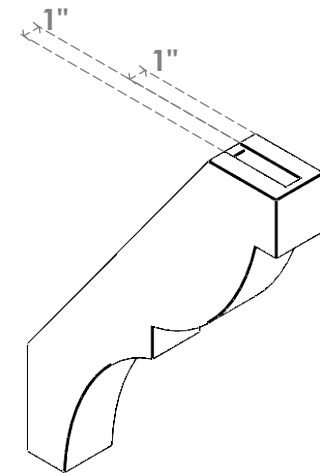

ITEM NUMBER: BRCURO030X16000X22000VALRCPR

3"W X 16"D X 22"H VALENCIA ROUGH CEDAR WOODGRAIN OPEN
TIMBERTHANE BRACE, PRIMED TAN

SIDE PROFILE

FRONT PROFILE

ISOMETRIC

EKENA MILLWORK
2300 WEST MAIN ST.
CLARKSVILLE, TX 75426
TOLL FREE: 866-607-0453
WWW.EKENAMILLWORK.COM

NOTES

1. INSTALLATION TO BE COMPLETED IN ACCORDANCE WITH MANUFACTURER'S SPECIFICATIONS.
2. DRAWING MAY NOT BE TO SCALE
3. THIS DRAWING IS INTENDED FOR DESIGN AND PLANNING PURPOSES ONLY.
4. ALL INFORMATION CONTAINED HEREIN WAS CURRENT AT THE TIME OF DEVELOPMENT BUT MUST BE REVIEWED AND APPROVED BY THE PRODUCT MANUFACTURER TO BE CONSIDERED ACCURATE.
5. TIMBERTHANE ARCHITECTURAL PRODUCTS ARE MADE FROM HIGH DENSITY URETHANE AND COME FACTORY PRIMED