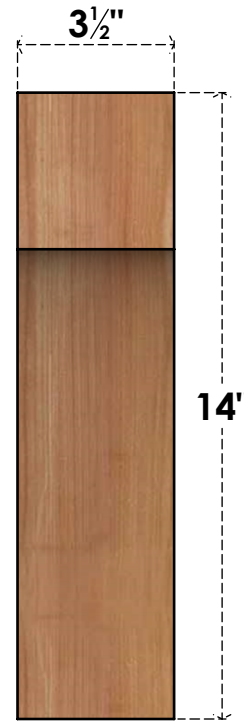

BRC04X06X14WTLOOSWR

3 1/2"W X 6"D X 14"H WESTLAKE SMOOTH BRACE, WESTERN RED CEDAR

SIDE

FRONT

EKENA
MILLWORK
2300 WEST MAIN ST.
CLARKSVILLE, TX 75426
TOLL FREE: 866-607-0453
WWW.EKENAMILLWORK.COM

NOTES

1. INSTALLATION TO BE COMPLETED IN ACCORDANCE WITH MANUFACTURER'S SPECIFICATIONS.
2. DRAWING MAY NOT BE TO SCALE
3. THIS DRAWING IS INTENDED FOR DESIGN AND PLANNING PURPOSES ONLY.
4. ALL INFORMATION CONTAINED HEREIN WAS CURRENT AT THE TIME OF DEVELOPMENT BUT MUST BE REVIEWED AND APPROVED BY THE PRODUCT MANUFACTURER TO BE CONSIDERED ACCURATE.
5. PRODUCTS ARE NOT KILN DRIED. THIS ITEM IS UNIQUE AND WILL CONTAIN THE NATURAL VARIATIONS THAT THE WOOD SPECIES OFFERS. THIS MAY RESULT IN VARIATIONS UP TO 1/4"