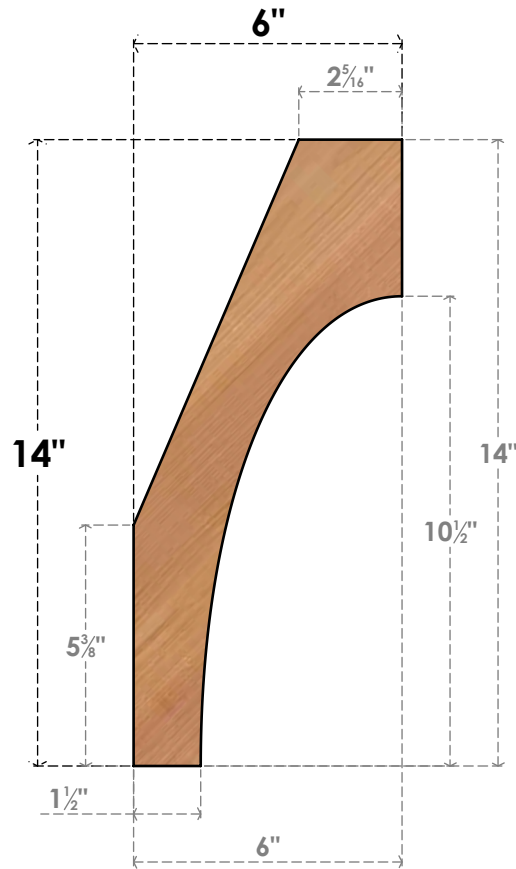

BRC04X06X14WTLOOSWR

3 1/2"W X 6"D X 14"H WESTLAKE SMOOTH BRACE, WESTERN RED CEDAR

SIDE

FRONT

EKENA
MILLWORK
2300 WEST MAIN ST.
CLARKSVILLE, TX 75426
TOLL FREE: 866-607-0453
WWW.EKENAMILLWORK.COM

NOTES

1. INSTALLATION TO BE COMPLETED IN ACCORDANCE WITH MANUFACTURER'S SPECIFICATIONS.
2. DRAWING MAY NOT BE TO SCALE
3. THIS DRAWING IS INTENDED FOR DESIGN AND PLANNING PURPOSES ONLY.
4. ALL INFORMATION CONTAINED HEREIN WAS CURRENT AT THE TIME OF DEVELOPMENT BUT MUST BE REVIEWED AND APPROVED BY THE PRODUCT MANUFACTURER TO BE CONSIDERED ACCURATE.
5. PRODUCTS ARE NOT KILN DRIED. THIS ITEM IS UNIQUE AND WILL CONTAIN THE NATURAL VARIATIONS THAT THE WOOD SPECIES OFFERS. THIS MAY RESULT IN VARIATIONS UP TO 1/4"