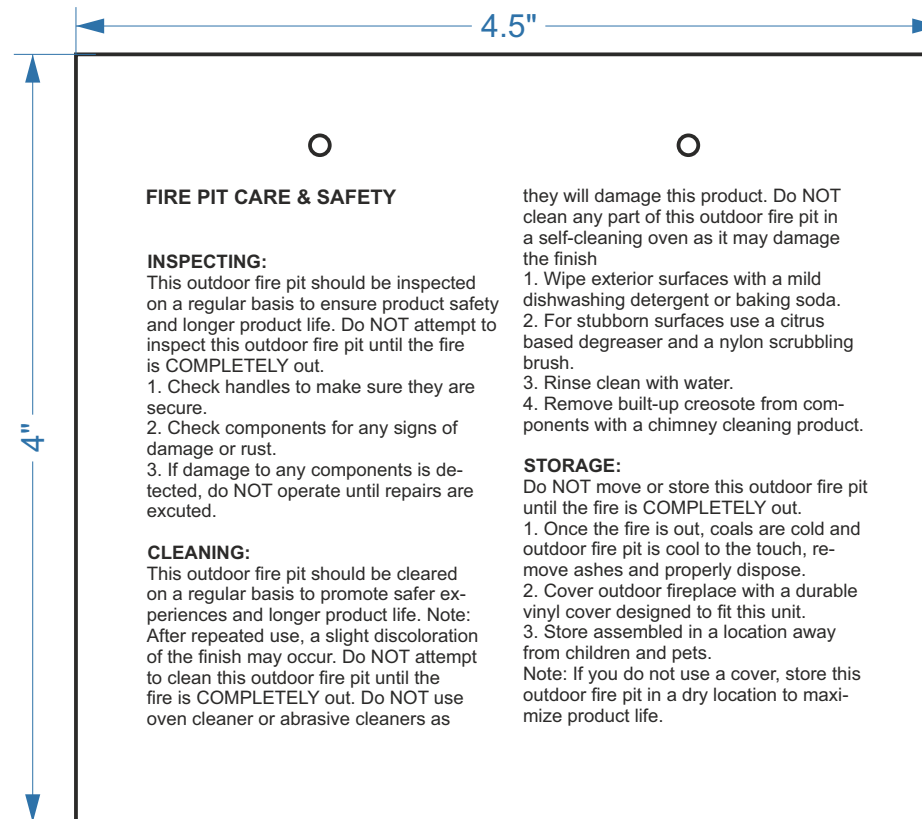

Care Label

Sharp Label

Suffocation Warning for Plastic Bags

Safety Warnings

6.00"

SAFETY WARNINGS:

- For outdoor use only.
- Fuels used in wood or charcoal burning appliances, and the products of combustion of such fuels, contain chemicals known to the state of California to cause cancer and birth defects or other reproductive harm.
- Outdoor fireplaces/pits are only to be used in well ventilated area a minimum of 20 ft from building walls, overhangs, trees, etc, to prevent fires or melting of materials from buildings.
- To avoid fire hazards never leave a burning outdoor fireplace unattended.
- Never use gasoline, kerosene, alcohol or other flammable fuel in or around the outdoor fireplace.
 - Do not use during windy conditions.
- Place outdoor fireplace on firm, level ground free of debris.
 - Do not use on wooden or composite decks.
- Keep children, pets, loose clothing and hair safely away from outdoor fireplaces. Failure to adhere to this could lead to severe personal injury or possible death. Do not allow children to use or play near this outdoor fireplaces.
- Please check with your local fire municipality or authority on any restrictions of use.