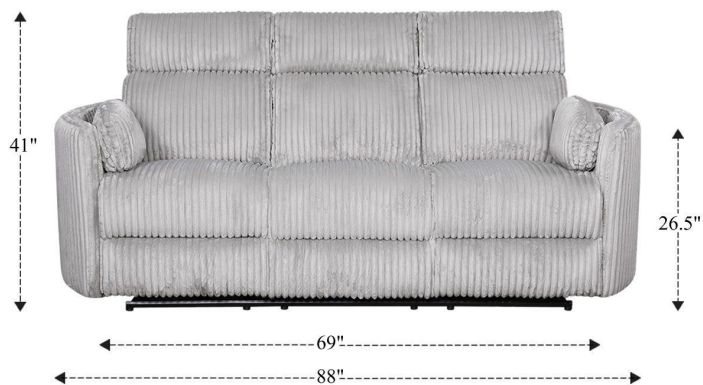

# Power Reclining Sofa

Overall Dimensions	88" x 38" x 41"
Overall Width	88"
Overall Depth	38"
Overall Height	41"
Overall Weight	213.4 lbs.
Fully Reclined	63"
Distance from Wall	4"
Back of Seat to end of Chaise	40.5"
Leg Height (Distance from Foot Rest to Floor in Full Recline)	22.5"
Head Height (Distance from Headrest to Floor in Full Recline)	32.5"

Seat Width	23"
Seat Depth	23"
Seat Height	20"
Arm Width	3"
Arm Depth	26"
Arm Height	26.5"
Back Width	22"
Back Height	24"
Headrest Extended from Back	--