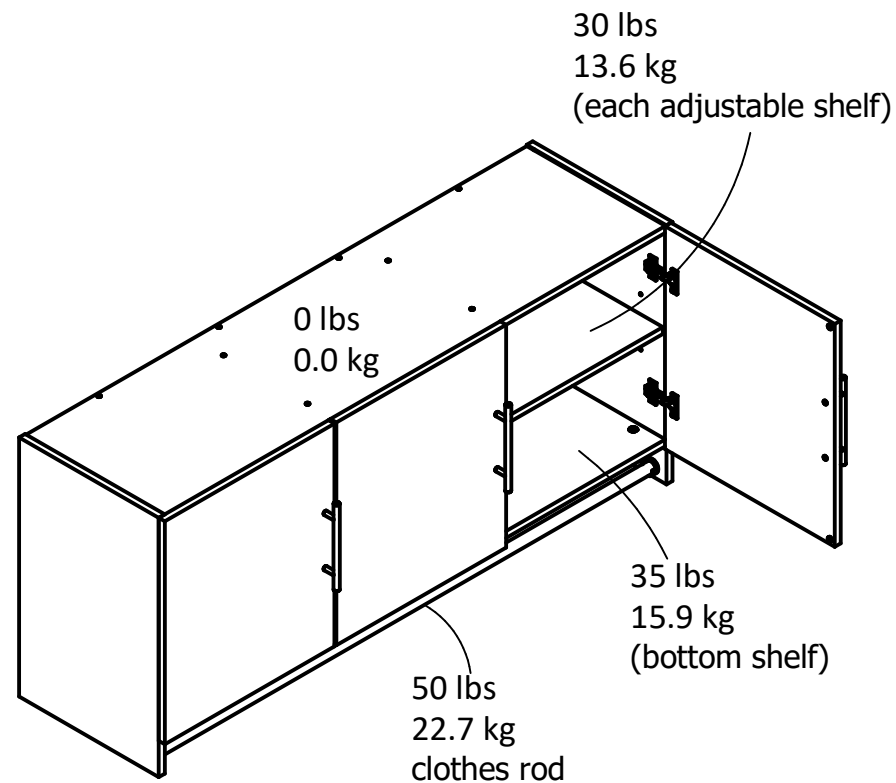

Interior Storage dimensions:
 (2) storage spaces (adjustable heights)
 17.4 in. (44.2 cm) W
 18.8 in. (47.8 cm) H
 13.5 in. (34.2 cm) D

2.55 cubic feet each storage area

Wood Breakdown: 94%
 Total storage: 7.65 cubic feet

Overall Product Size:
 53.98"W x 15.35"D x 23.62"H
 137.1cm W x 39.0cm D x 60.0cm H

Maximum Weight Capacities
 Unit Weight: 77 lbs. (34.9 kg)