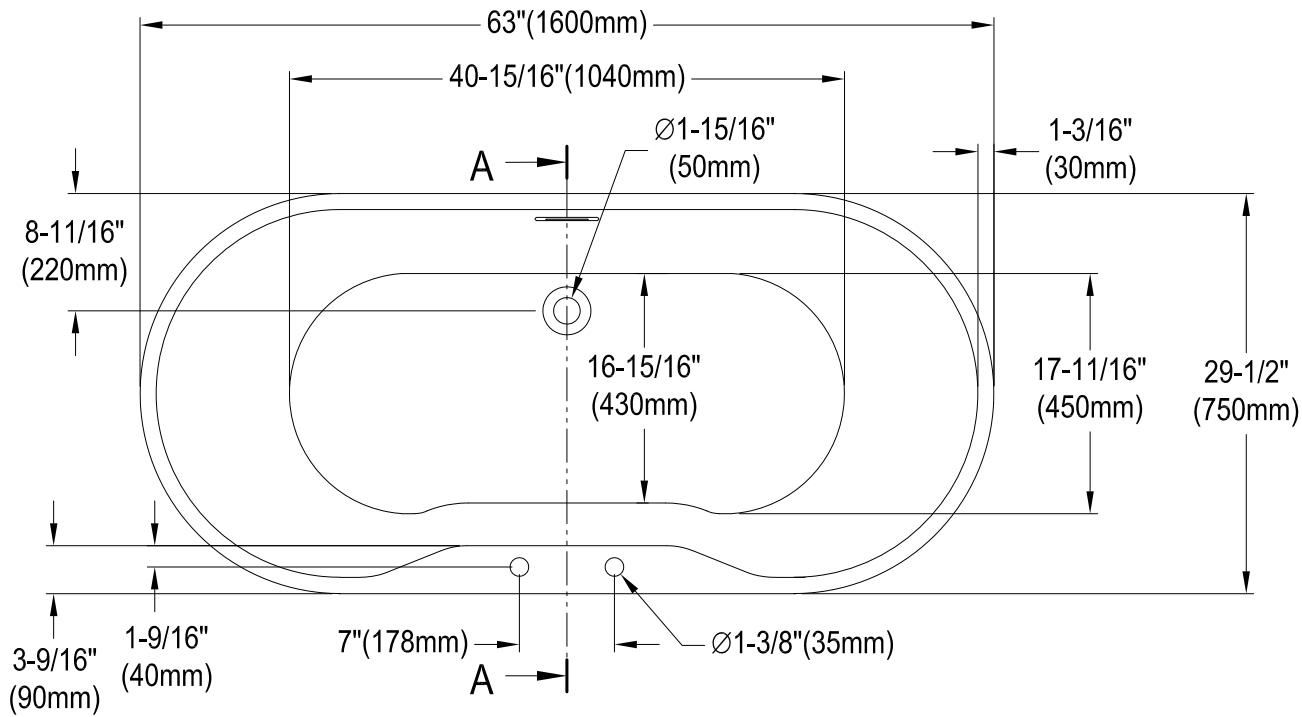

VT7DE633023

63" Freestanding Acrylic Tub With Drain And Deck For Faucet Installation

M14 x 120 (4 pcs)
M14 x 100 (1 pcs)