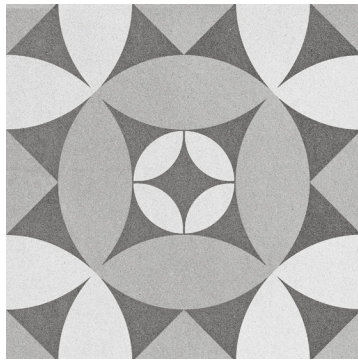

Mural

Outline

Sketch

Diagram

Portrait

Art

Art Faces

Art has 18 patterns, intended for random installations or accent pieces.

Sizes							
	9" x 9" 9.17" x 9.17"	9" x 9" 9.17" x 9.17"					
Thickness	8.5mm						
Faces	1		18 (Art)				
Finish	Matte						
Edge	Pressed						
Grout Joint Recommendation	1/8"						
Testing	Abrasion Resistance C1027	Breaking Strength C648	Chemical Resistance C650	Water Absorption C373	DCOF ANSI A1371	Scratch Hardness MOHS	Shade Variation Rating
	Results* IV	≥700 lbf	Resistant	≤0.50%	≥0.60	7	V1