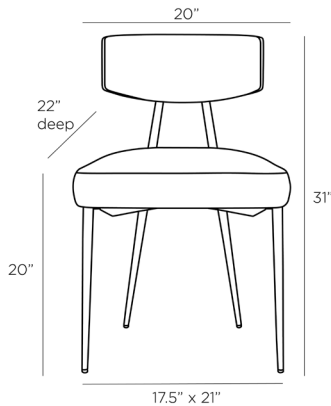

ARTERIOS

REYNARD DINING CHAIR

6029

H: 31 IN, W: 20 IN, D: 22 IN

Natural Linen

Contract Recommendations: Adding a lacquer coating provides additional protection

With its forged construction, tapered legs, and rounded backrest, this natural iron dining chair is striking from every angle. The Reynard's clean, streamlined design and natural linen upholstery make it a versatile choice for modern and traditional spaces alike.

APPEARANCE

Material	Iron, Linen
Finish	Natural, Natural Iron
Finish Will Vary	true
Top Coat/Sealant	false
Textile Contract Suitability	Not Contract Suitable

DIMENSIONS

Foot Print	W: 17.5 IN, D: 21 IN
Leg	H: 16 IN
Seat Back	H: 13 IN
Seat	W: 20 IN, D: 18.5 IN
Seat Height	20 IN
Seat	W: 20 IN, D: 18.5 IN
Clearance	16"
Diagonal Dimension	38 IN
Seat Cushion Thickness	4.5 IN

SHIPPING

Product Weight	27 LBS
Gross Weight 1	41 LBS
Shipping Box 1	H: 22 IN, L: 22 IN, W: 33.25 IN

ADDITIONAL INFO

Leg Or Foot Application	Glide
Fabric Compliance	NFPA-260, TB117-2013
Fabric Rub Count	5,000
Swatch Number	L02SW
Fabric Cleaning Code	S - dry clean only
Fabric Content	100% Linen
Yardage To Reupholster	1 Yard