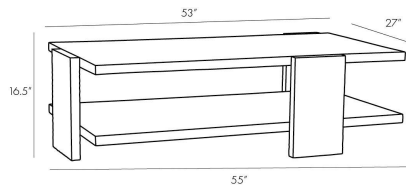

ARTERIOS

AIDEN COFFEE TABLE

4900

Handcarved Soft Black Waxed
Wood

A strong foundation piece, the Aiden showcases a sprawling tabletop and a single shelf for storage. Hand-carved wood frame is finished in black, offering a bold contrast to the simple structure. The entire piece is completed with a soft waxed finish, adding a slight sheen to highlight the organic carved, wire brushed texture. Its versatile style makes this an optimal piece for both modern and traditional spaces.

APPEARANCE

Materials	Wood, Wood
Finishes	Handcarved Soft Black Waxed, Handcarved Soft Black Waxed
Finish Will Vary	Yes
Top Coat/Sealant	Yes

DIMENSIONS

Overall	W: 55 in x D: 30 in x H: 16.5 in
Clearance	H: 4.5 in
Table Top	W: 53 in x D: 27 in
Table Top Thickness	H: 1.5 in

SHIPPING

Shipping Requirements	Special Handling Required
Product Weight	55.12 lbs
Gross Weight 1	66.14 lbs
Shipping Box 1	W: 32.0 in x D: 60.0 in x H: 19.0 in

ADDITIONAL INFO

Base/Foot Type	Adjustable Nylon Glides
----------------	-------------------------