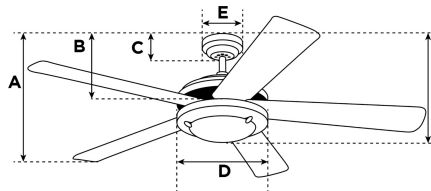

SPECIFICATION SHEET

Ceiling Fan

56" Brushed Nickel Finish Reversible Blades (Rich Walnut/Maple) Includes Light Kit with Opal Frosted Glass

Specifications

Size	56"
Blades.....	Reversible Plywood Blades (Rich Walnut/Maple)
Blade Pitch.....	12°
Approved Location	Indoor
Suggested Room Size.....	Large Room (12x12 to 18x18)
Down Rod.....	3/4" x 6"
Installation.....	Down Rod Only
Max. Ceiling Angle.....	N/A
Lead Wire	54"
Light Bulb Usage.....	Includes (2) Medium (E26) Base 8 Watt T7 LED Lamps
Control	Remote Control Included
Motor Finish.....	Brushed Nickel
Motor Material	Silicon Steel Motor 172mm x 20mm
Reverse Airflow.....	Yes
Capacitor	Dual
Switch Housing Cap.....	Not Included

Reversible Maple Finish Blades

Energy Information

Airflow Efficiency.....	79 Cubic Feet Per Minute Per Watt
Electricity Use.....	69 Watts (excludes lights)
Airflow.....	5450 Cubic Feet per Minute
Max rpm	159

Warranty

Ceiling fans backed by our Limited Lifetime Warranty have a lifetime motor warranty and a 2-year warranty on all other parts.

A. Top of Canopy to Bottom of Blades	13.2"
B. Top of Canopy to Bottom of Switch House	11.9"
C. Top of Canopy to Bottom of Canopy	2.6"
D. Width of Motor Housing.....	9.8"
E. Width of Canopy.....	5.1"
F. Top of Canopy to Bottom of Glass	16.9"