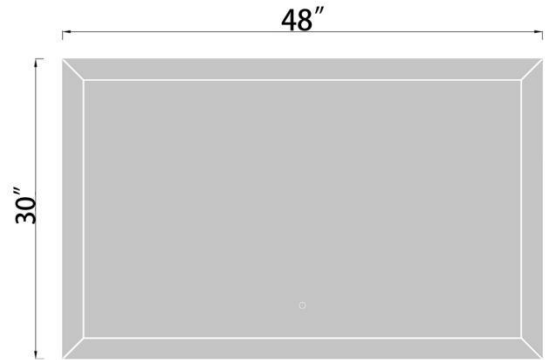

Bathroom / Vanity Mirror Introduction

Net Weight: 29

48" L x 30" W Wall Mounted Dimmable Makeup LED Bathroom Vanity Mirror with Lights Backlit and Anti-Fog			
Mount Type	Wall Mounted; Mounts to Dresser	Mirror Type	Bathroom / Vanity; Makeup / Shaving; Overmantel;Dresser
Shape	Rectangle	Orientation	Horizontal
Storage Included	No	Power Source	Hardwired / Plug-in
Lighting Included	Yes	Bulb Type	LED
Shaver Socket	No	Glass Distortion & Magnification	No
Magnifying	No	Supplier Intended and Approved Use	Residential Use; Non Residential Use
Mirror Finishes	Fog Free	Size	48" L x 30" W
Thickness	1.6"	Weight	29lbs