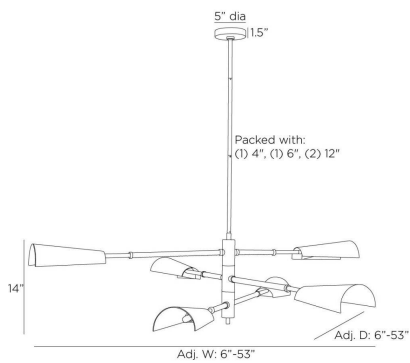

ARTERIO RS

ESTEVAN CHANDELIER

DLC26
H: 20 IN, W: 53 IN, D: 6 IN,
English Bronze

Both masculine and modern, the English bronze-plated steel Estevan adds hint of industrial Americana to any setting. We suspended sextet of graphite leather-wrapped shades from a slim english bronze arm to allow adjustable, multi-directional illumination. Finish will vary.

APPEARANCE

Material	Steel, Leather
Finish	English Bronze, Graphite
Finish Will Vary	Yes
Top Coat/Sealant	Yes

DIMENSIONS

Canopy	H: 1.5 IN, Dia: 5.00 IN
Chandelier	H: 14 IN, W: 53 IN, D: 53 IN, Dia: 5.00 IN
Overall Adjustable	W: 6-53 IN, D: 6-53 IN
Shade	H: 3.5 IN, W: 6 IN, D: 10.5 IN
Minimum Hanging	H: 20 IN
Max Hanging Height	50 in

WIRING

Rating	Damp
Cord	10 FT, Clear/Silver, SVT
Socket	6, Type B - E12
Maximum Watt	4
Voltage	110-120 V

CERTIFICATIONS

Certifications	Mexico, United Arab Emirates, European Union, United States, Canada, Australia
----------------	--

COMPLIANCY

UL/ETL	Yes
CB	Yes
RoHS	Yes

SHIPPING

Shipping Requirements	TruckShip
Product Weight	21 lbs
Gross Weight 1	22 lbs
Shipping Box 1	H: 36 IN, L: 10 IN, W: 36 IN

REPLACEMENT PARTS

Replacement Part 1	PIPE-488
Replacement Part 1 Dim	(1) 4", (1) 6", (1) 12"
Replacement Part 2	CANOPY-585
Replacement Part 2 Dim	1.5" x 5"