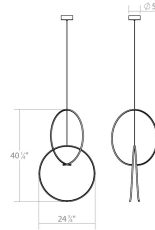

Project:

Torc LED Chandelier Spec Sheet

SKU: 3152.25 Learn more at:
<https://sonnemanlight.com/torc-led-chandelier>

Description: The movement of offset arcs rotate in suspension to form a modern interplay of deconstruction. Also available as a [single pendant](#).

Type #:

Dimensions

Height:	40"
Width:	24.5"
Length:	4.5"
Diameter:	24.75"
Canopy/Backplate/Base:	5"
Hanging Details:	6' Adjustable Cord
Size:	Double Pendant
Canopy/Backplate/Base Height:	2"

Electrical Specs

Installation

Installation:	Licensed electrician required
Sloped Ceiling Compatible?:	Compatible
Minimum Hanging Height:	42"
Maximum Hanging Height:	114"

Shipping

Carton 1 L x W x H:	28" X 28" X 11"
Carton 1 Gross Weight:	9 LBS