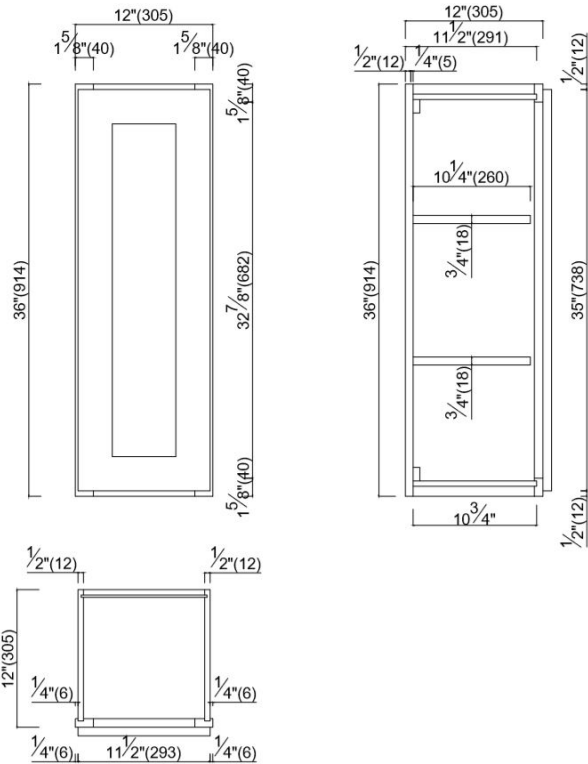

## Wall Kitchen Cabinet 12x36x12 Espresso

### SPECIFICATIONS

<b>MATERIAL CONSTRUCTION:</b>	Wood	<b>NUMBER OF SHELVES:</b>	2
<b>WOOD SPECIES:</b>	Plywood; Poplar	<b>SHELF STYLE:</b>	Wood
<b>ASSEMBLED DIMENSIONS:</b>	36" H x 12" L x 12" D	<b>ADJUSTIBLE SHELVES:</b>	N/A
<b>ASSEMBLED WEIGHT:</b>	28.82 lbs.	<b>SHELF ADJUSTIBILITY INCREMENTS:</b>	2.5"
<b>KITCHEN CABINET TYPE:</b>	Wall	<b>SHELF DIMENSIONS:</b>	10.75" W x 10.25" D
<b>MOUNTING TYPE:</b>	Wall Mount	<b>SHELF THICKNESS:</b>	0.75"
<b>CONSTRUCTION TYPE:</b>	Face Frame	<b>SHELF MATERIAL:</b>	Plywood; Wood
<b>HINGE STYLE:</b>	Soft Close	<b>FACE FRAME MATERIAL:</b>	Maple
<b>DOOR STYLE:</b>	1 Solid wood frame shaker door, reversible	<b>SIDES MATERIAL:</b>	Plywood
<b>DRAWER DIMENSIONS 1:</b>	N/A	<b>BOTTOM MATERIAL:</b>	Plywood
<b>DRAWER DIMENSIONS 2:</b>	N/A	<b>BACK PANEL MATERIAL:</b>	Plywood
<b>DRAWER DIMENSIONS 3:</b>	N/A	<b>BACK BRACE MATERIAL:</b>	Plywood; Poplar
<b>DWR BOX MATERIAL:</b>	N/A	<b>TOE KICK INSET WIDTH:</b>	N/A
<b>DWR CONSTRUCTION:</b>	N/A	<b>TOOLS NEEDED FOR INSTALLATION:</b>	Phillips Screwdriver Mallet Wood Glue
<b>DWR GLIDE:</b>	N/A	<b>FASTENER TYPE:</b>	Wood screws, various
<b>FAKE DWR QTY:</b>	0		
<b>FAKE DWR LOCATION:</b>	N/A		