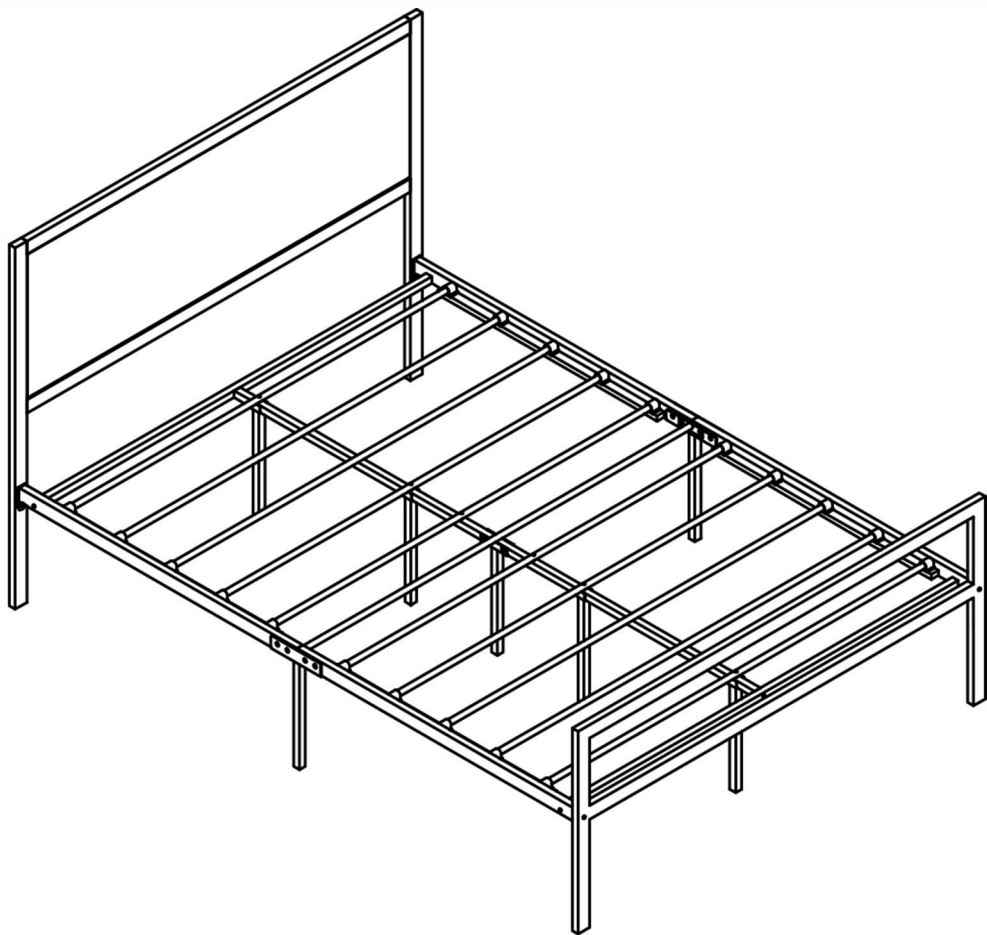

ASSEMBLY INSTRUCTION

NOTES:

- The item is only intended to be used indoors. The product must be assembled and used in accordance with the provisions of the manual.
- It is recommended that assembly is undertaken by about 2 adults. Please read assembly instructions before assembly and strictly adhere to each step outlined. Estimated assembly time is 30 minutes.

WARNING:

- **WARNING FOR YOUNG CHILDREN** - This product contains small components, please ensure that they are kept away from small children while assembling.

1

PARTS LIST

 1PCS	 1PCS	 2PCS	 1PCS	 1PCS	 4PCS	 6PCS	 2PCS					
S		T		U	V	W	X	Z		c	d	e
 2PCS		 2PCS		 2PCS	 2PCS	 4PCS	 1PCS	 1PCS		 1/4*45 4PCS	 1/4*37 2PCS	 1/4*30 12PCS
f	g	h	t	v	w	x	y					
 1/4*21 4PCS	 1/4*19 16PCS	 10PCS	 4PCS	 1/4 8PCS	 1/4 2PCS	 1/4 2PCS	 1PCS					