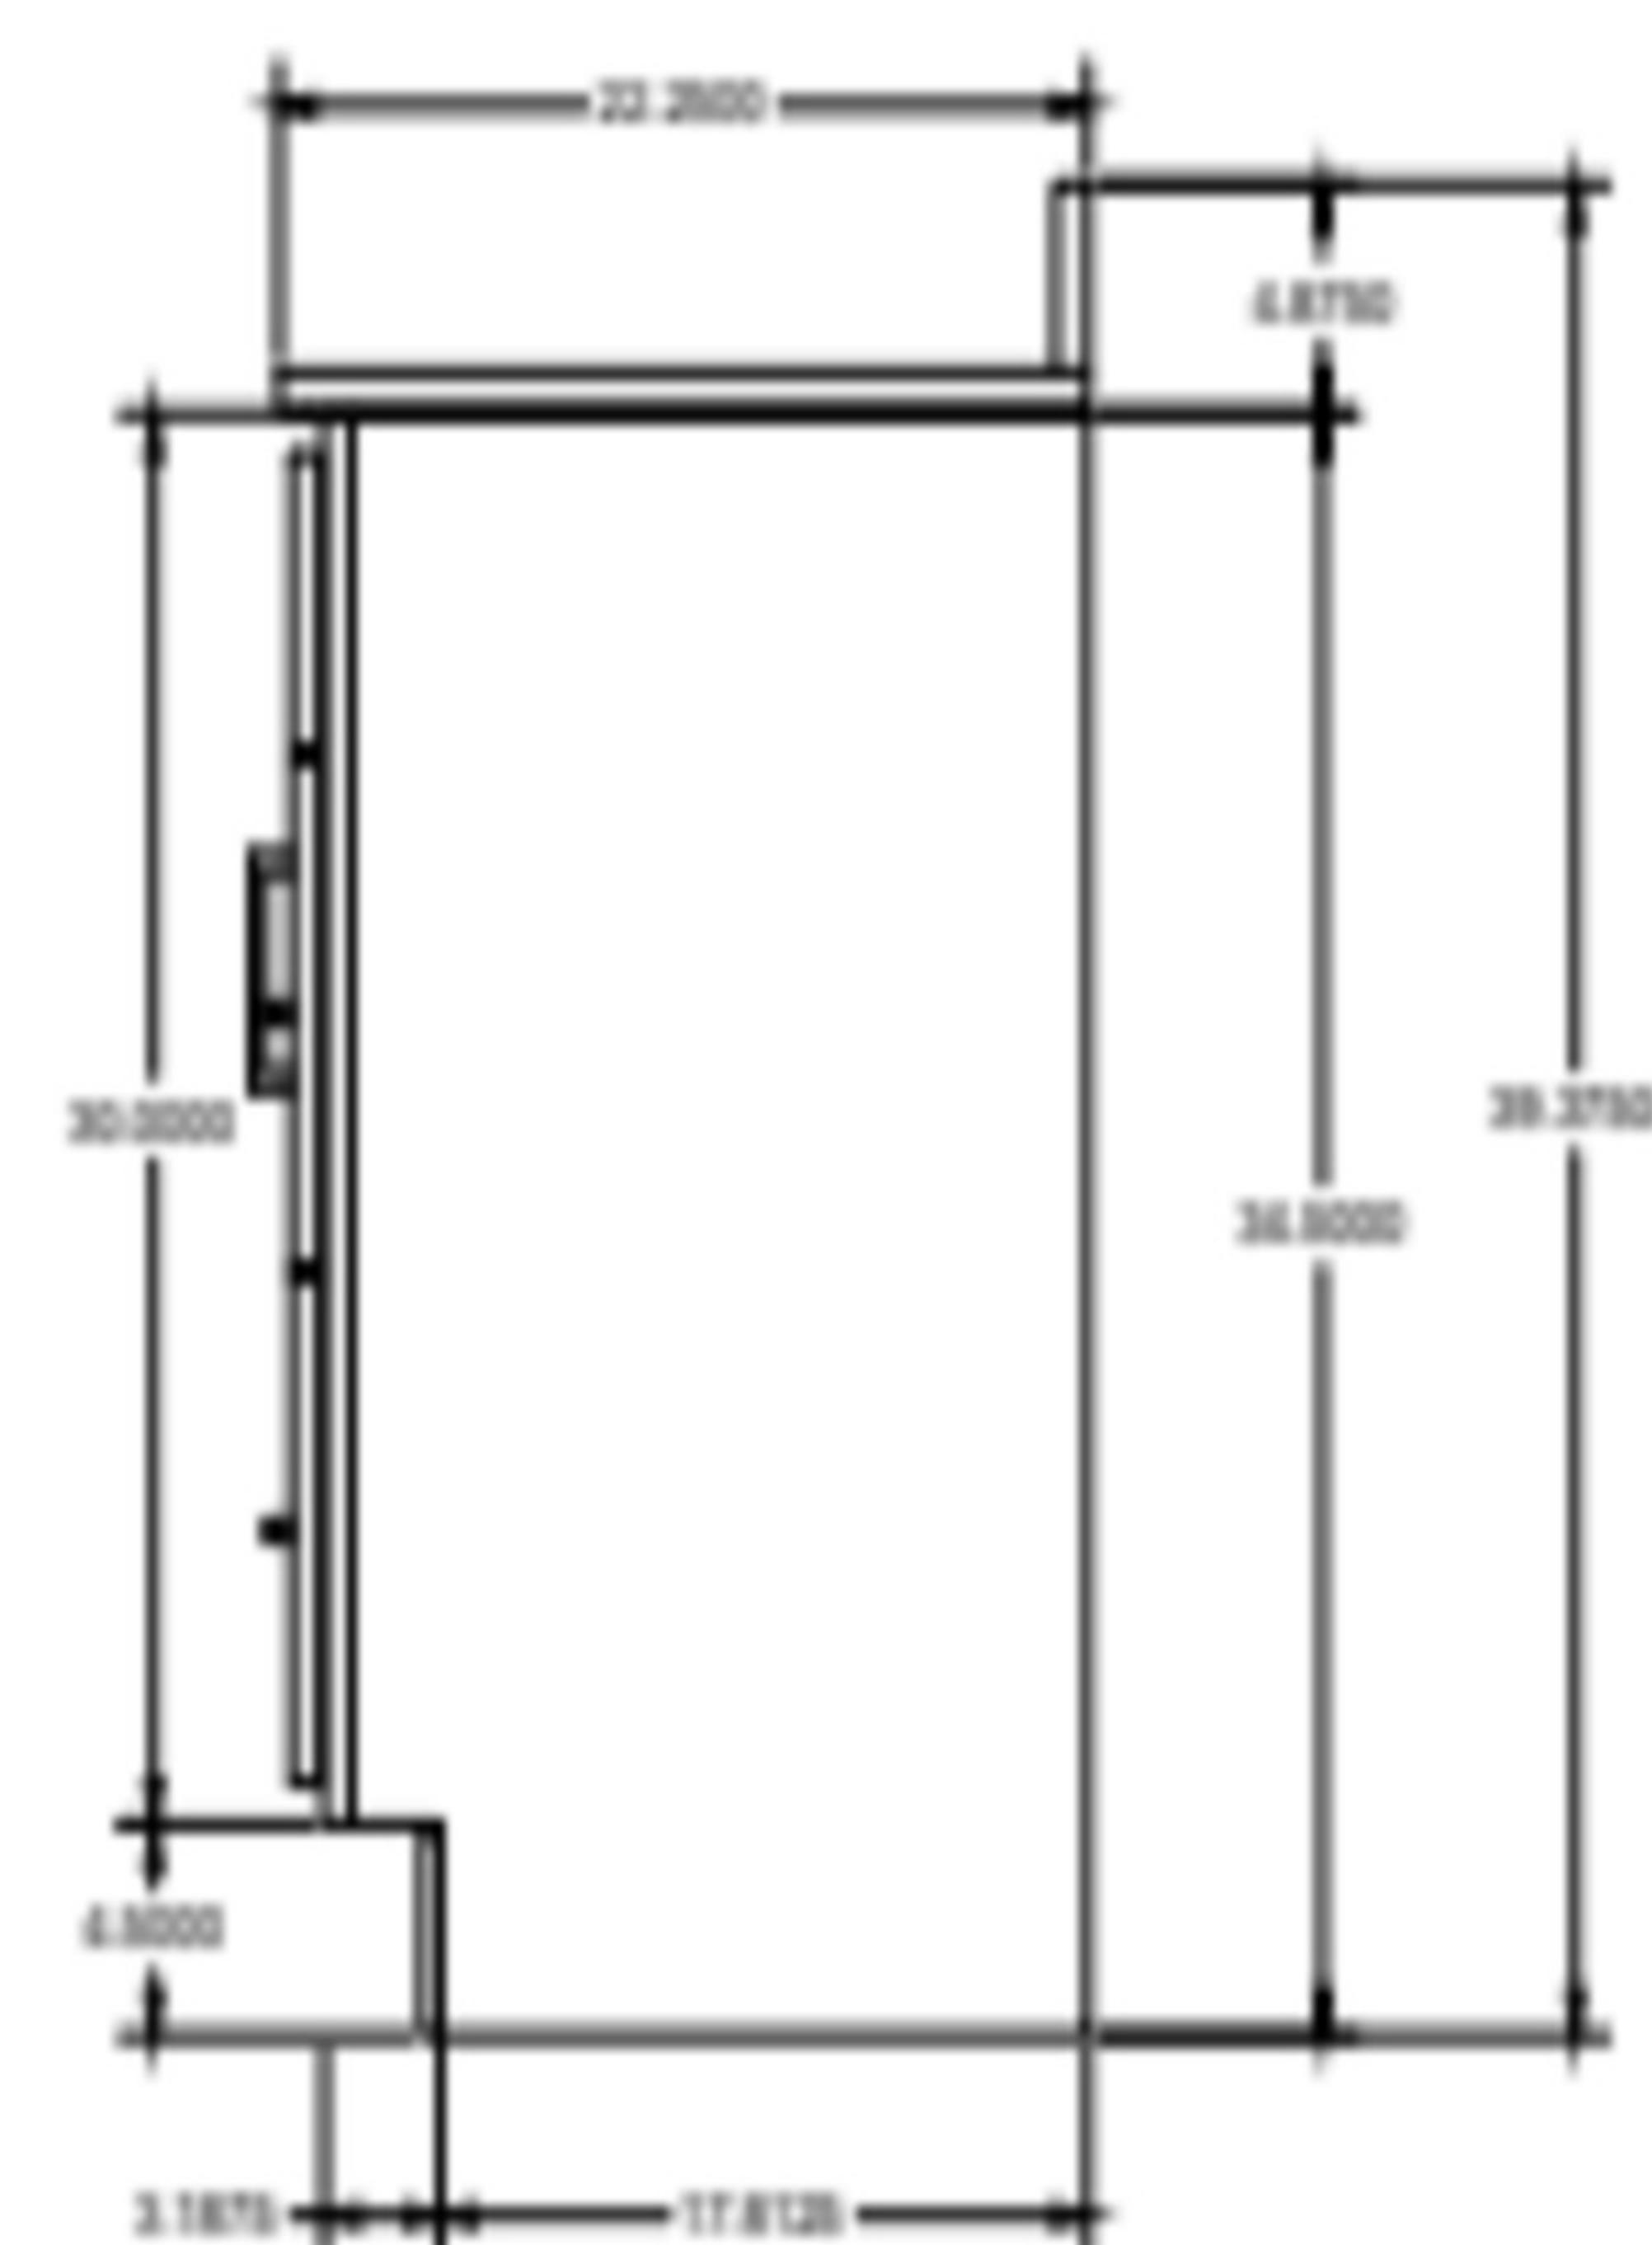

Sollman 72IN 2PC
B00572P2

ASSEMBLY

Hardware:
Pull #S30709

TOP VIEW

ISOMETRIC

FRONT VIEW

SIDE VIEW