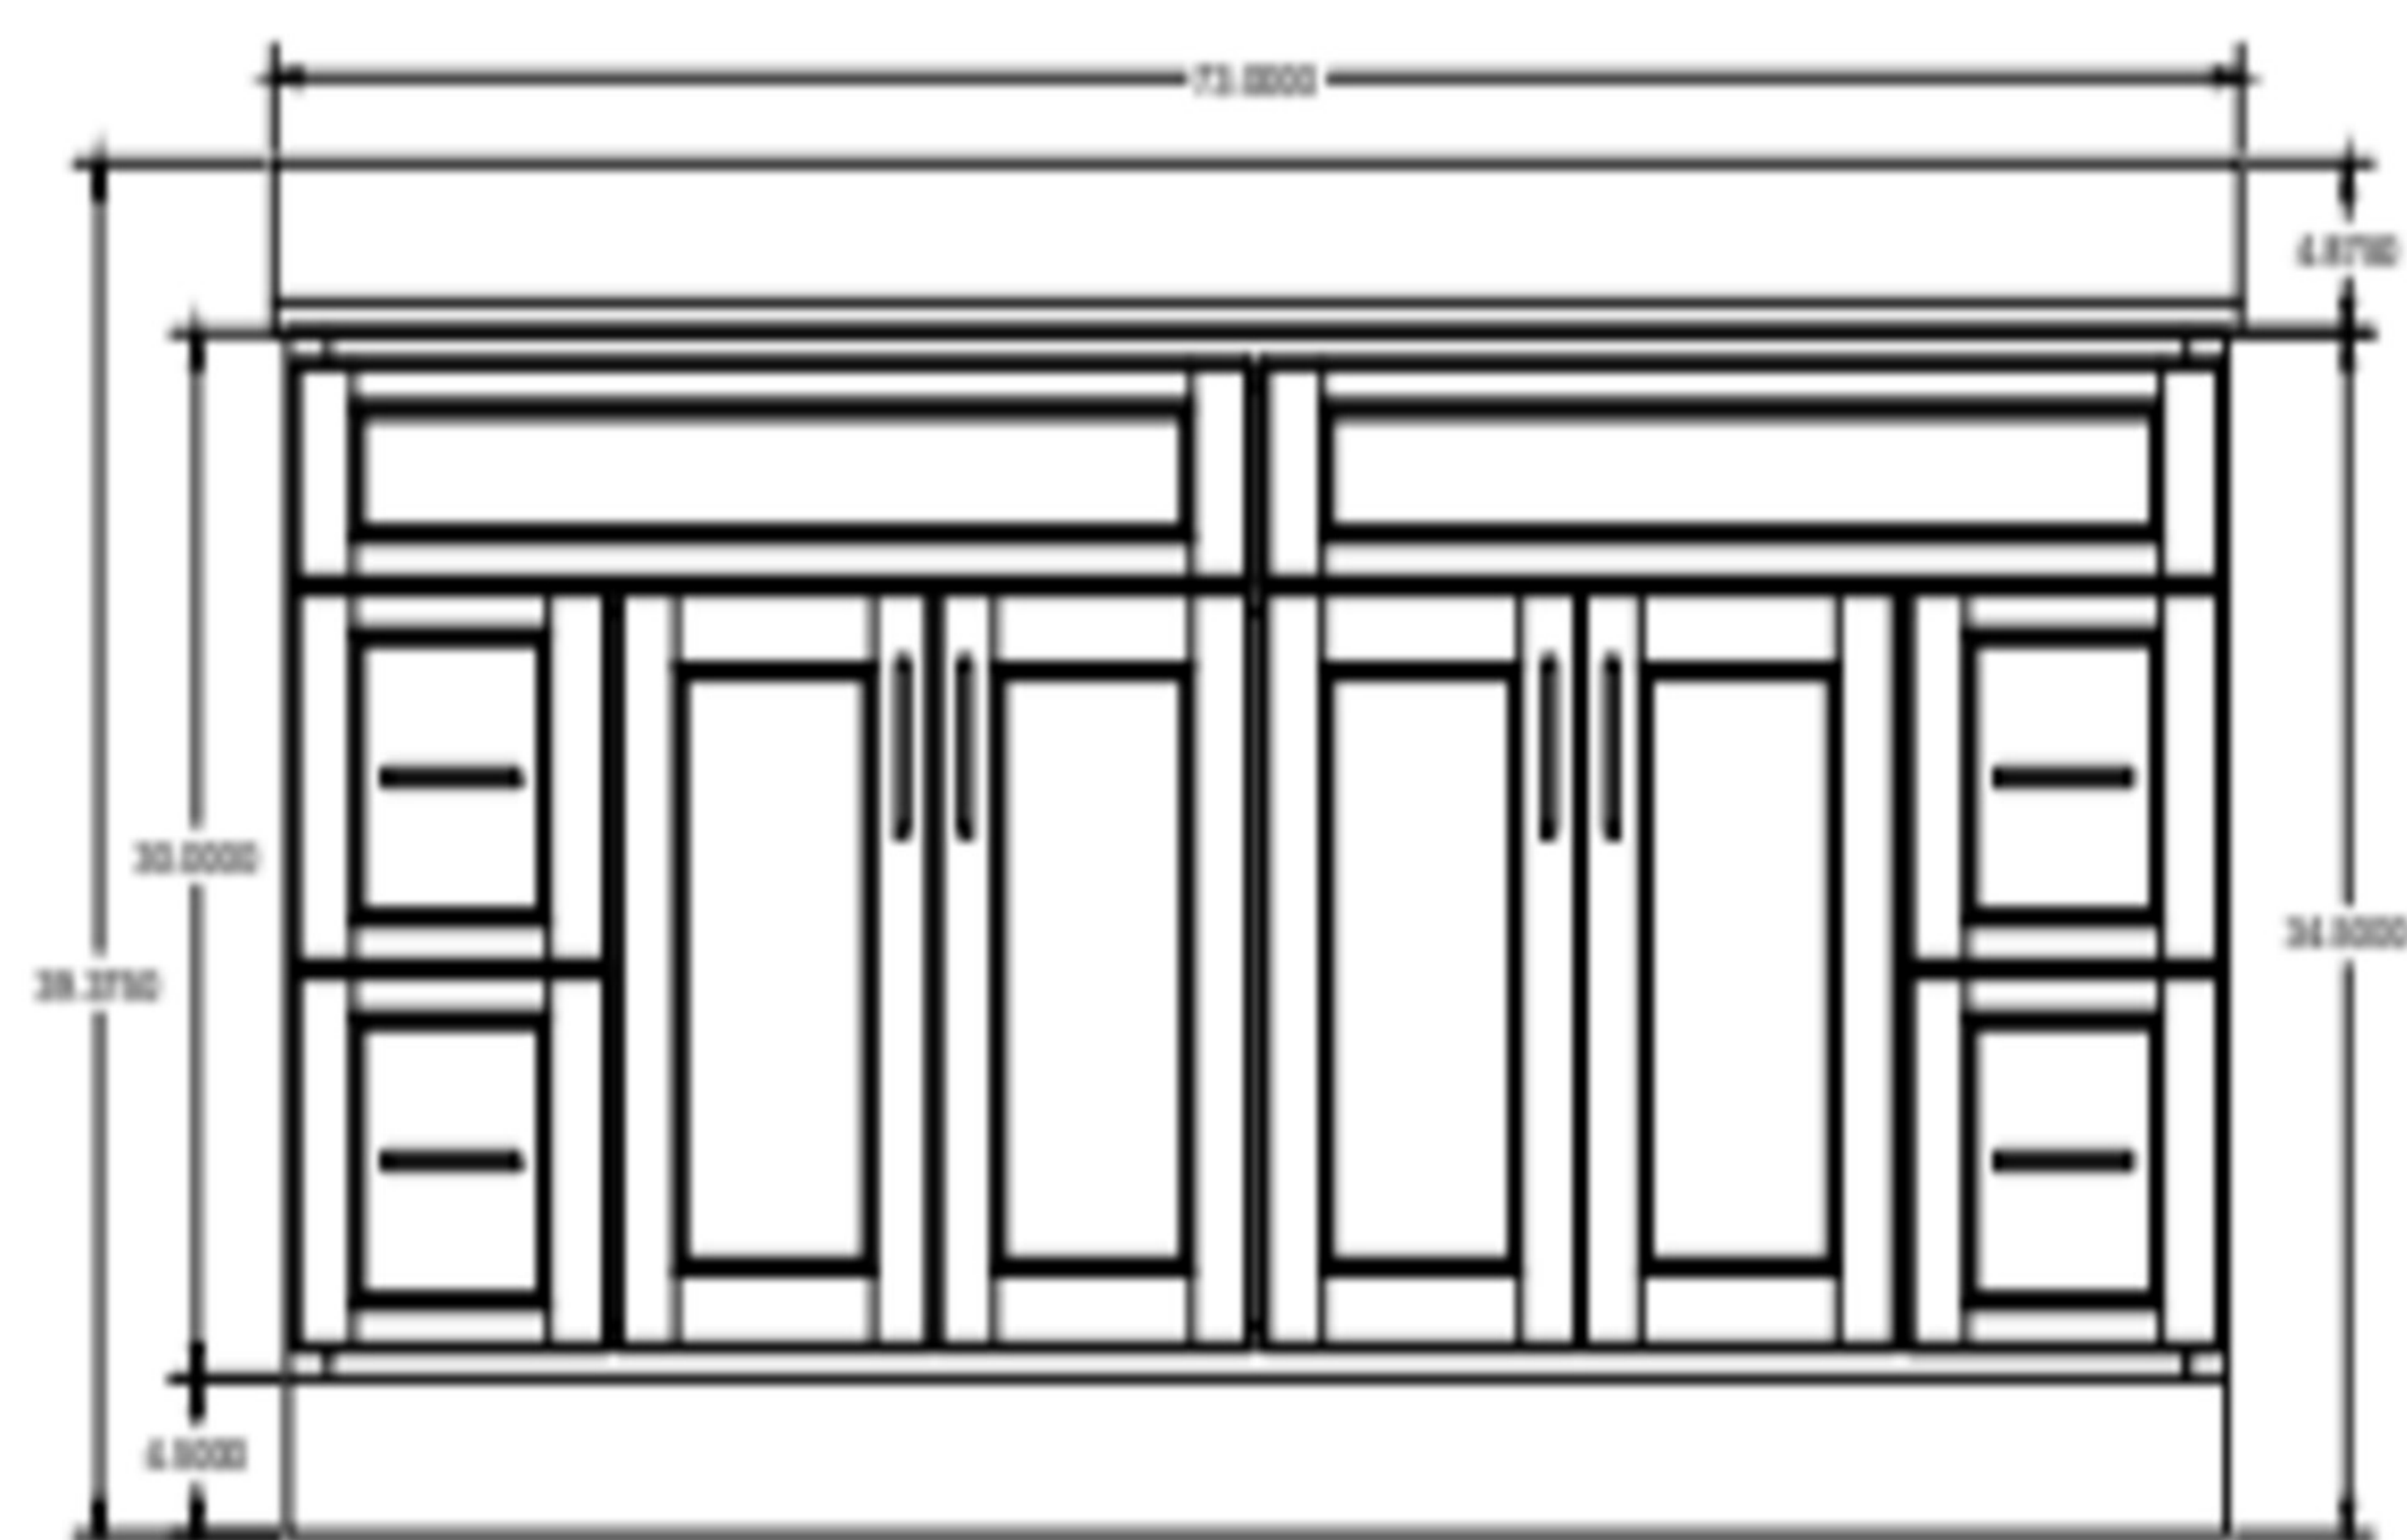

Sollman 72IN 2PC
B00572P2

ASSEMBLY

Hardware:
Pull #S30709

TOP VIEW

ISOMETRIC

FRONT VIEW

SIDE VIEW