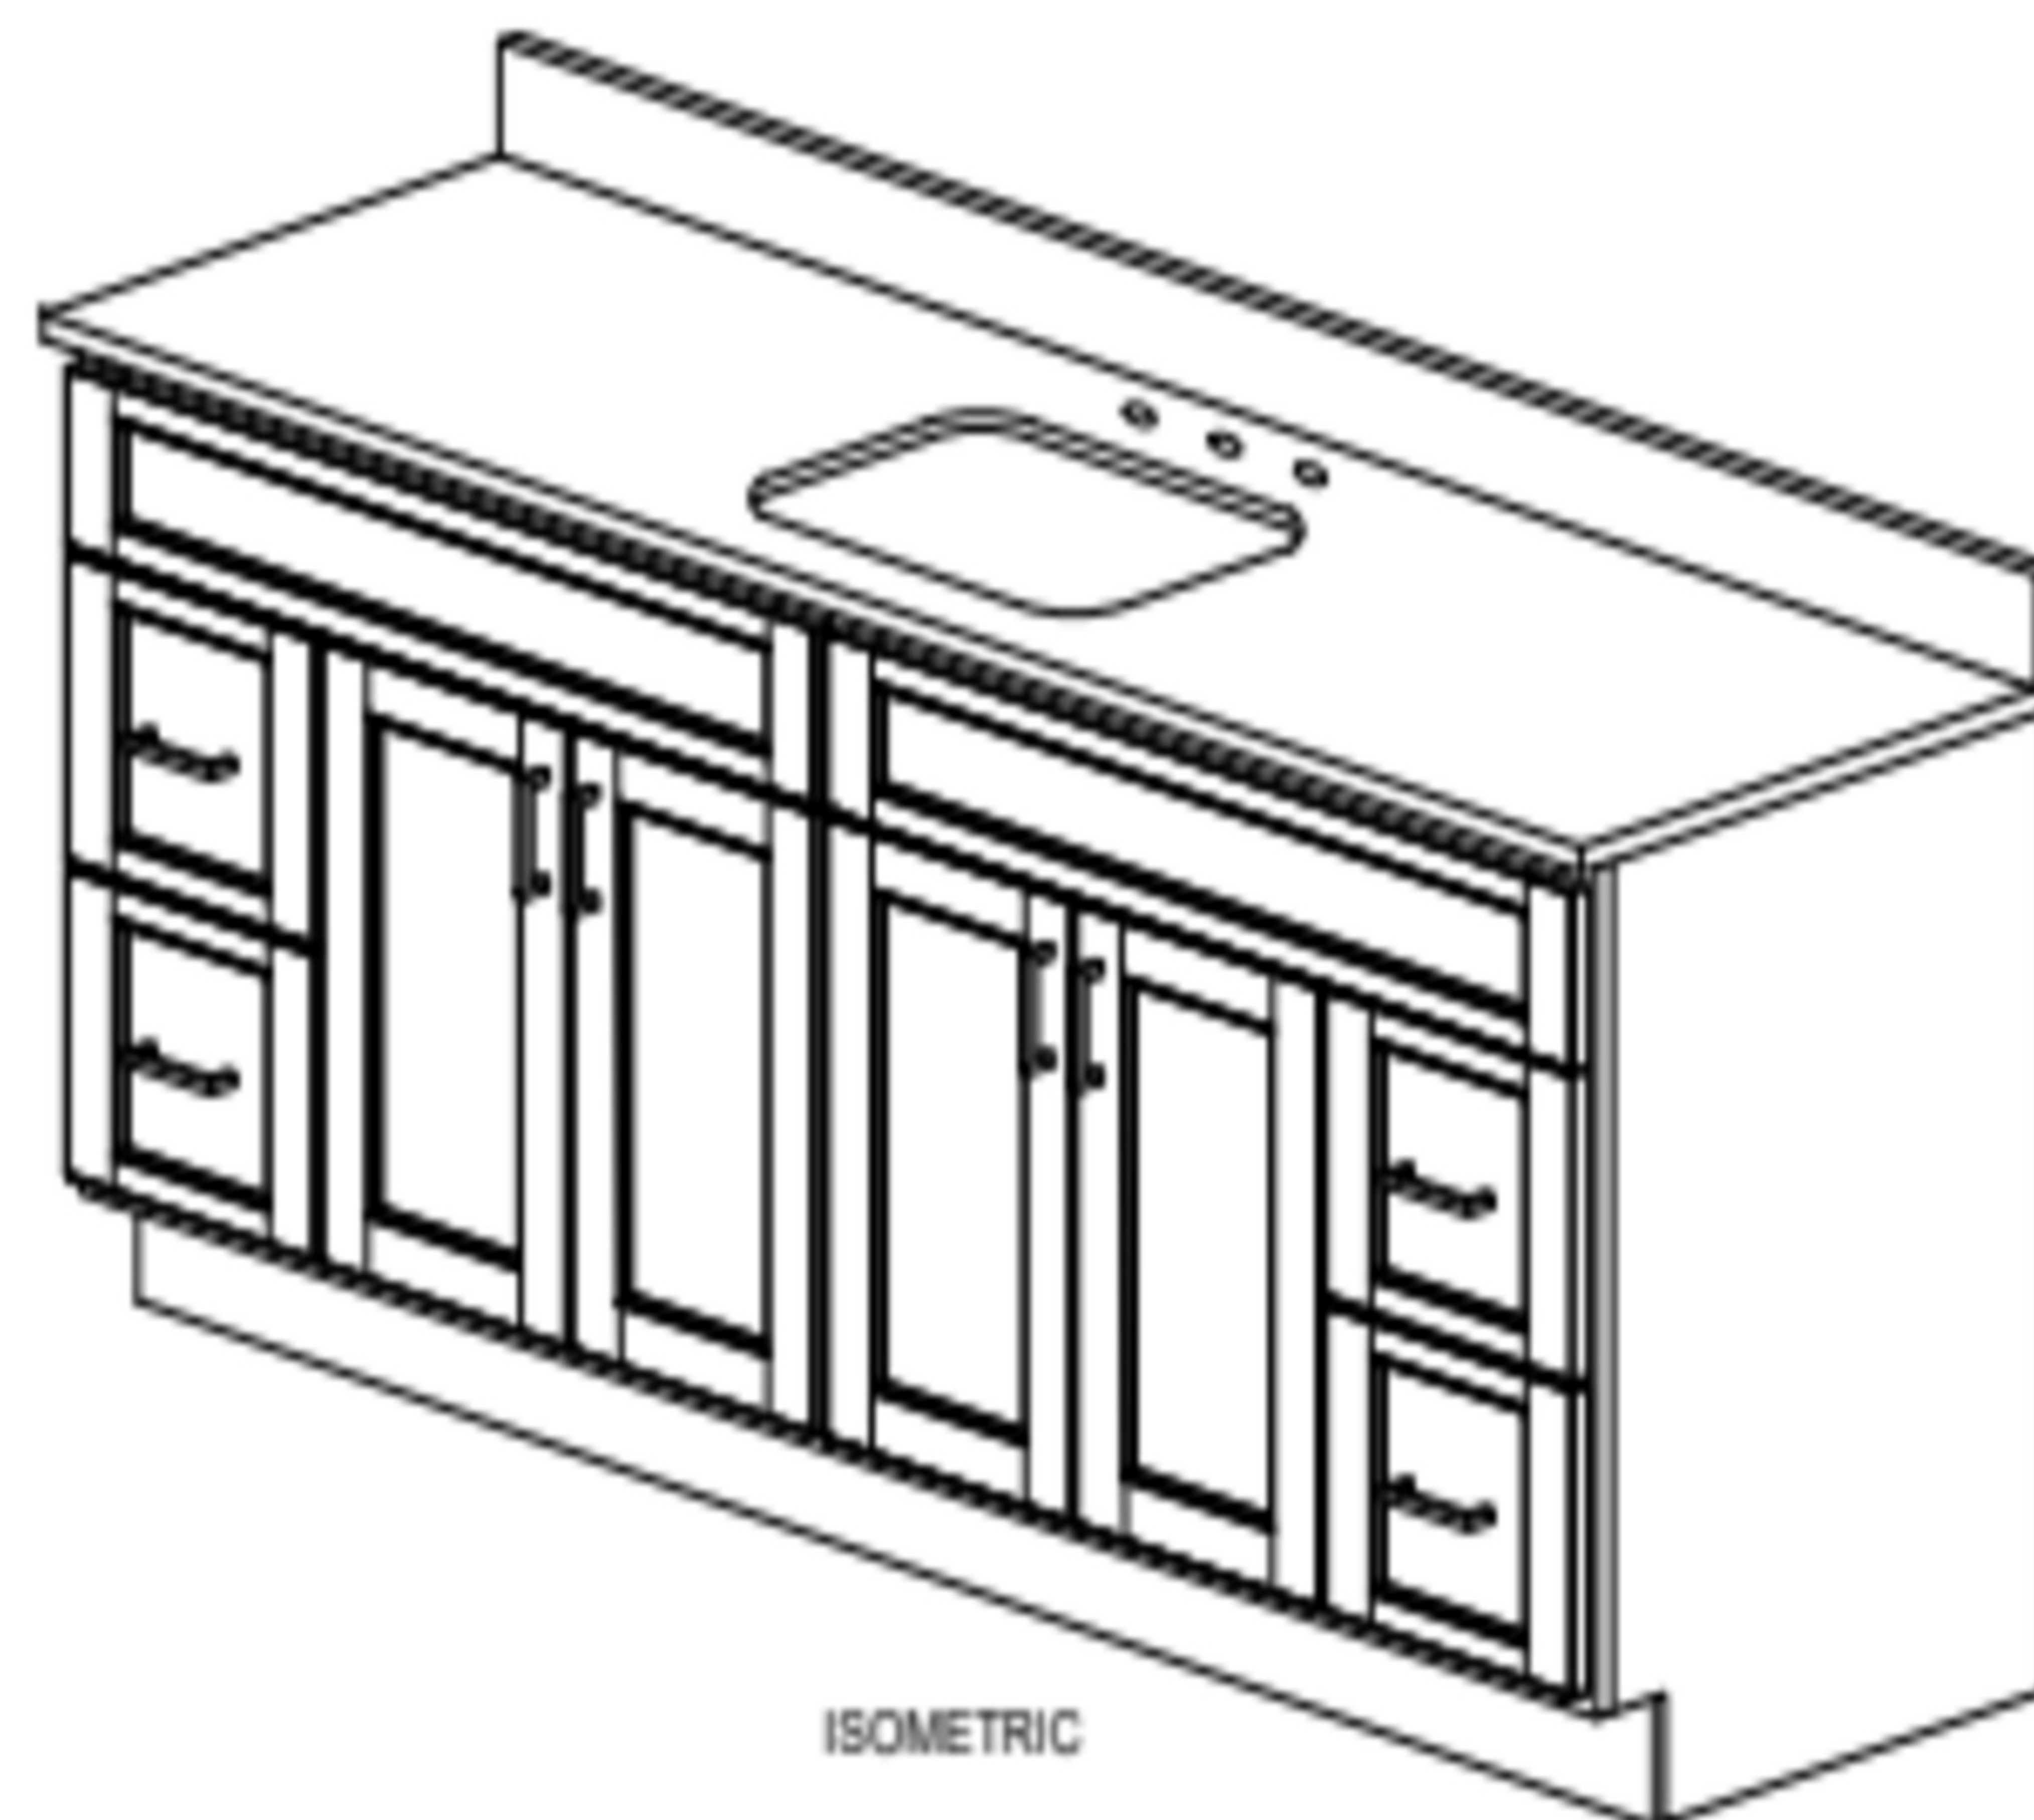

Sollman 72IN 2PC
B00572P2

ASSEMBLY

Hardware:
Pull #S30709

TOP VIEW

ISOMETRIC

FRONT VIEW

SIDE VIEW