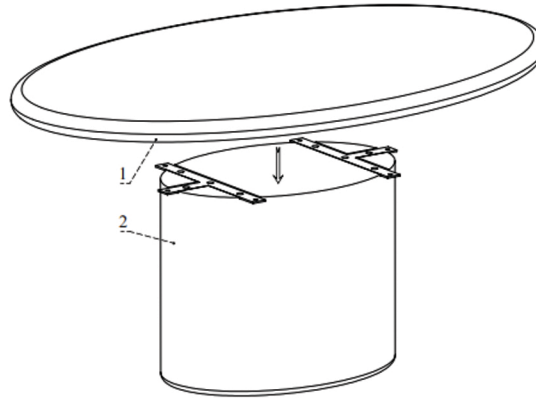

MOE'S

home collection

ASSEMBLY INSTRUCTIONS.

FRIDA OUTDOOR DINING TABLE CREAM

VH-1027-05

THANK YOU FOR YOUR PURCHASE!

PARTS AND HARDWARE.

STEP 1.

Put the table top on the table base

STEP 2.

Connect by the hardwares recommend to fit 1 hole first.

STEP 3.

Adjust leveler to get balance

NOTES.

Thank you for purchasing this quality product! Be sure to check all packing material carefully for small part that may have come loose inside the carton during shipping.