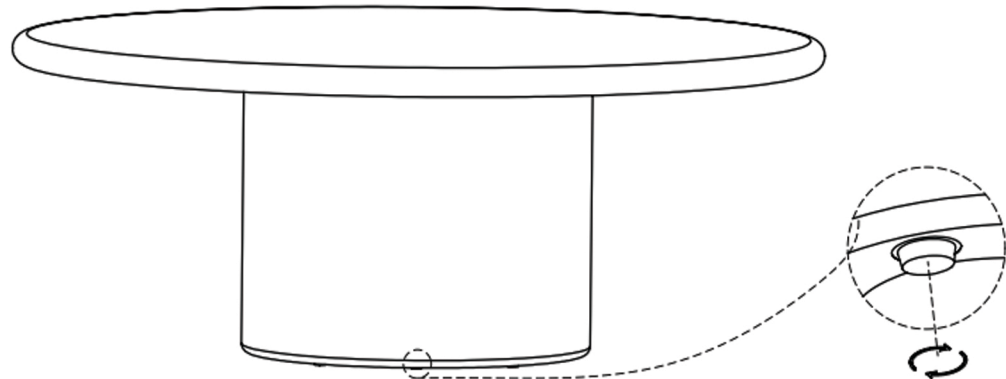

MOE'S

home collection

ASSEMBLY INSTRUCTIONS.

FRIDA OUTDOOR DINING TABLE CREAM

VH-1027-05

THANK YOU FOR YOUR PURCHASE!

PARTS AND HARDWARE.

STEP 1.

Put the table top on the table base

STEP 2.

Connect by the hardwares recommend to fit 1 hole first.

STEP 3.

Adjust leveler to get balance

NOTES.

Thank you for purchasing this quality product! Be sure to check all packing material carefully for small part that may have come loose inside the carton during shipping.