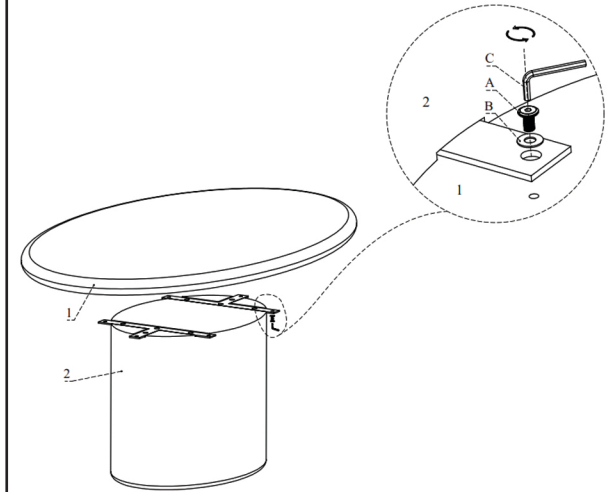

MOE'S

home collection

ASSEMBLY INSTRUCTIONS.

FRIDA OUTDOOR DINING TABLE CREAM

VH-1027-05

THANK YOU FOR YOUR PURCHASE!

PARTS AND HARDWARE.

STEP 1.

Put the table top on the table base

STEP 2.

Connect by the hardwares recommend to fit 1 hole first.

STEP 3.

Adjust leveler to get balance

NOTES.

Thank you for purchasing this quality product! Be sure to check all packing material carefully for small part that may have come loose inside the carton during shipping.