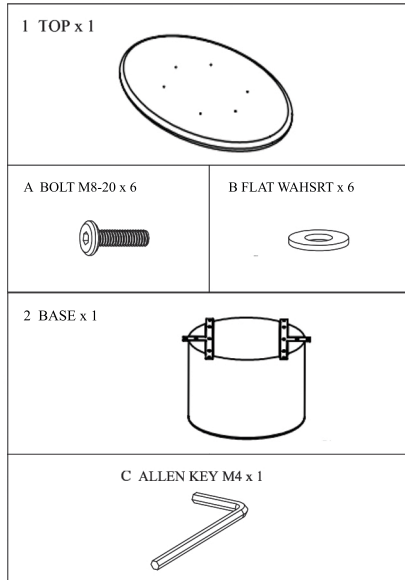

MOE'S

home collection

ASSEMBLY INSTRUCTIONS.

FRIDA OUTDOOR DINING TABLE CREAM

VH-1027-05

THANK YOU FOR YOUR PURCHASE!

PARTS AND HARDWARE.

STEP 1.

Put the table top on the table base

STEP 2.

Connect by the hardwares recommend to fit 1 hole first.

STEP 3.

Adjust leveler to get balance

NOTES.

Thank you for purchasing this quality product! Be sure to check all packing material carefully for small part that may have come loose inside the carton during shipping.