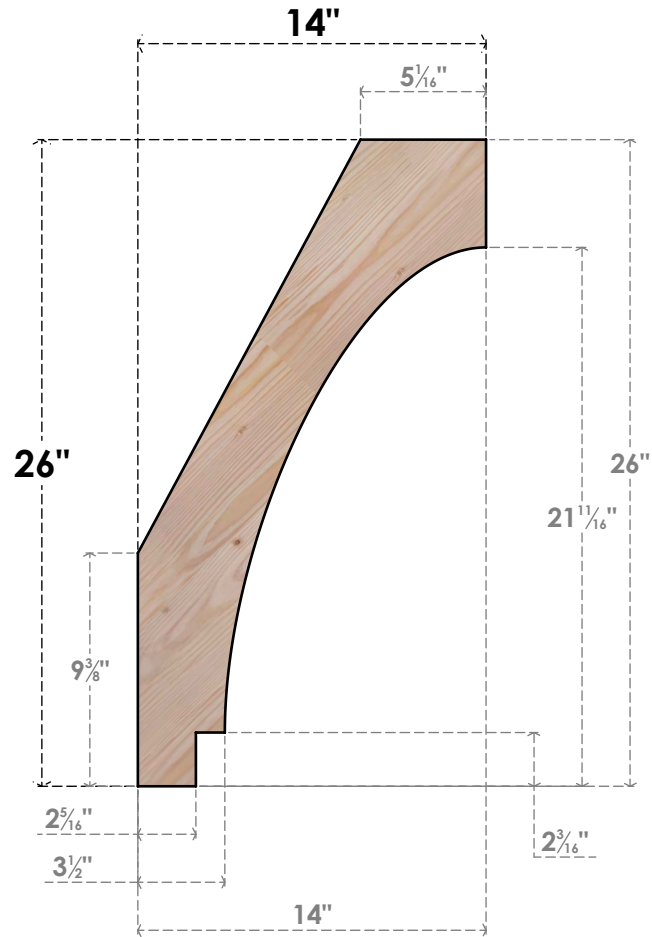

BRC04X14X26IMP00SDF

3 1/2"W X 14"D X 26"H IMPERIAL SMOOTH BRACE, DOUGLAS FIR

SIDE

FRONT

EKENA MILLWORK
 2300 WEST MAIN ST.
 CLARKSVILLE, TX 75426
 TOLL FREE: 866-607-0453
 WWW.EKENAMILLWORK.COM

NOTES

1. INSTALLATION TO BE COMPLETED IN ACCORDANCE WITH MANUFACTURER'S SPECIFICATIONS.
2. DRAWING MAY NOT BE TO SCALE
3. THIS DRAWING IS INTENDED FOR DESIGN AND PLANNING PURPOSES ONLY.
4. ALL INFORMATION CONTAINED HEREIN WAS CURRENT AT THE TIME OF DEVELOPMENT BUT MUST BE REVIEWED AND APPROVED BY THE PRODUCT MANUFACTURER TO BE CONSIDERED ACCURATE.
5. PRODUCTS ARE NOT KILN DRIED. THIS ITEM IS UNIQUE AND WILL CONTAIN THE NATURAL VARIATIONS THAT THE WOOD SPECIES OFFERS. THIS MAY RESULT IN VARIATIONS UP TO 1/4"