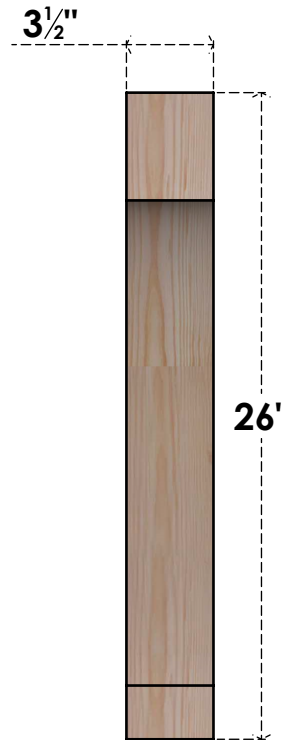

BRC04X14X26IMP00SDF

3 1/2"W X 14"D X 26"H IMPERIAL SMOOTH BRACE, DOUGLAS FIR

SIDE

FRONT

EKENA MILLWORK
 2300 WEST MAIN ST.
 CLARKSVILLE, TX 75426
 TOLL FREE: 866-607-0453
 WWW.EKENAMILLWORK.COM

NOTES

1. INSTALLATION TO BE COMPLETED IN ACCORDANCE WITH MANUFACTURER'S SPECIFICATIONS.
2. DRAWING MAY NOT BE TO SCALE
3. THIS DRAWING IS INTENDED FOR DESIGN AND PLANNING PURPOSES ONLY.
4. ALL INFORMATION CONTAINED HEREIN WAS CURRENT AT THE TIME OF DEVELOPMENT BUT MUST BE REVIEWED AND APPROVED BY THE PRODUCT MANUFACTURER TO BE CONSIDERED ACCURATE.
5. PRODUCTS ARE NOT KILN DRIED. THIS ITEM IS UNIQUE AND WILL CONTAIN THE NATURAL VARIATIONS THAT THE WOOD SPECIES OFFERS. THIS MAY RESULT IN VARIATIONS UP TO 1/4"