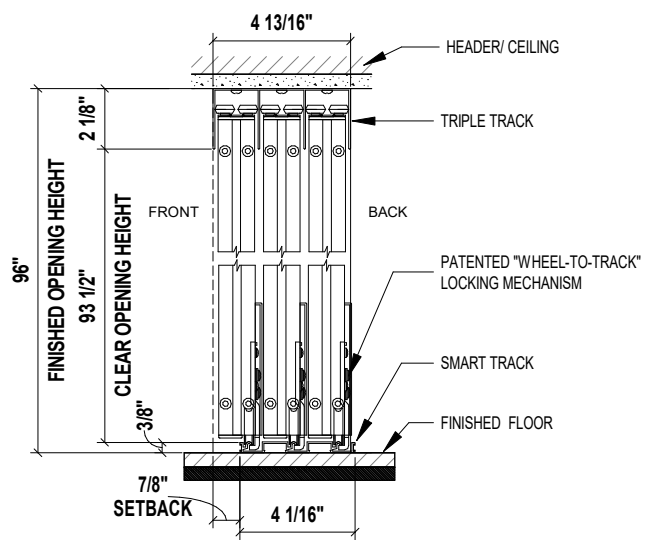

CLOSED POSITION

OPEN POSITION 1

OPEN POSITION 2

TOP VIEW

SIDE VIEW

FRONT VIEW

3D VIEW

Aluminum Frame
FTS Frame Size: 1 1/2"

71.25" X 96"