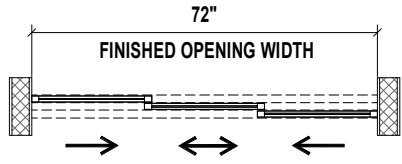

CLOSED POSITION

OPEN POSITION 1

OPEN POSITION 2

TOP VIEW

SIDE VIEW

FRONT VIEW

3D VIEW

Aluminum Frame
FTS Frame Size: 1 1/2"

71.25" X 96"