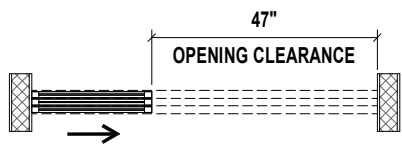

CLOSED POSITION

OPEN POSITION 1

OPEN POSITION 2

TOP VIEW

SIDE VIEW

FRONT VIEW

3D VIEW

Aluminum Frame
FTS Frame Size: 1 1/2"

71.25" X 96"