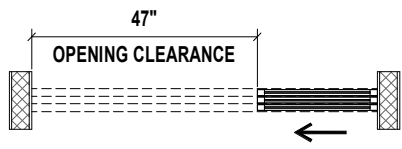

CLOSED POSITION

OPEN POSITION 1

OPEN POSITION 2

TOP VIEW

SIDE VIEW

FRONT VIEW

3D VIEW

Aluminum Frame
FTS Frame Size: 1 1/2"

71.25" X 96"