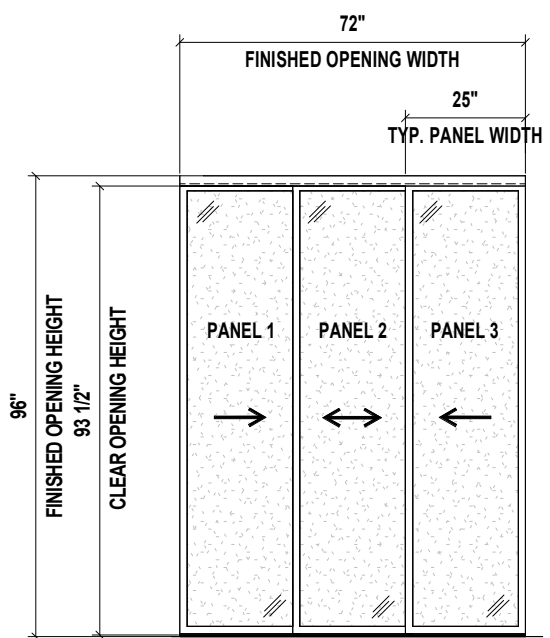

CLOSED POSITION

OPEN POSITION 1

OPEN POSITION 2

TOP VIEW

SIDE VIEW

FRONT VIEW

3D VIEW

Aluminum Frame
FTS Frame Size: 1 1/2"

71.25" X 96"