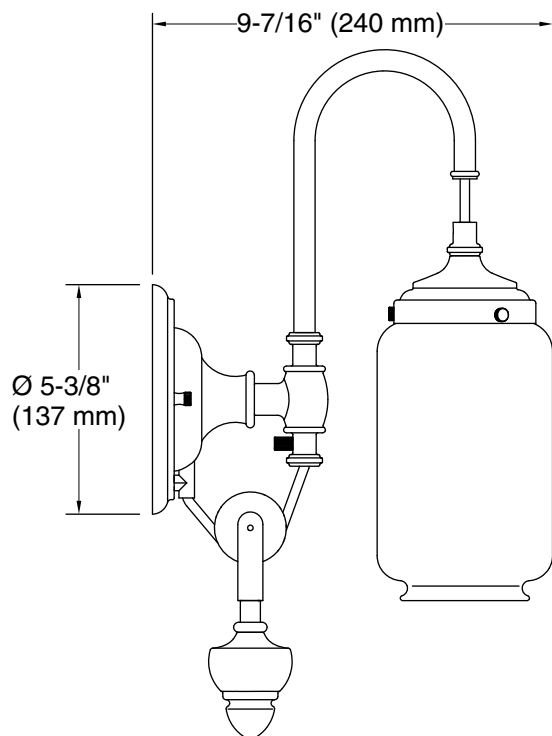

Technical Information

All product dimensions are nominal.

Installation Type:	Wall-mount
Material:	Brass, Glass, Zinc
Number of Lights:	1
Lighting Type:	Socket-based
Socket Type:	E-26 Medium
Hanging Type:	Adjustable pulley

Notes

Install this product according to the installation instructions.