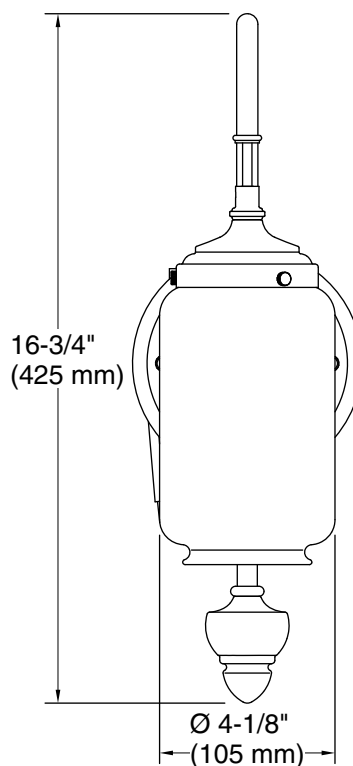

Features

- Clear glass shades with inner frosted glass diffusers for reduced glare.
- Requires bulb with medium (E26) base; T10 bulb recommended (sold separately).
- Coordinates with faucets and accessories in the Artifacts collection.
- Suitable for damp locations, per UL 1598.

Color	Code	Description
	CP	Polished Chrome
	SN	Vibrant® Polished Nickel
	BN	Vibrant® Brushed Nickel
	BV	Vibrant® Brushed Bronze
	2BZ	Oil-Rubbed Bronze

Technical Information

All product dimensions are nominal.

Installation Type:	Wall-mount
Material:	Brass, Glass, Zinc
Number of Lights:	1
Lighting Type:	Socket-based
Socket Type:	E-26 Medium
Hanging Type:	Adjustable pulley

Notes

Install this product according to the installation instructions.