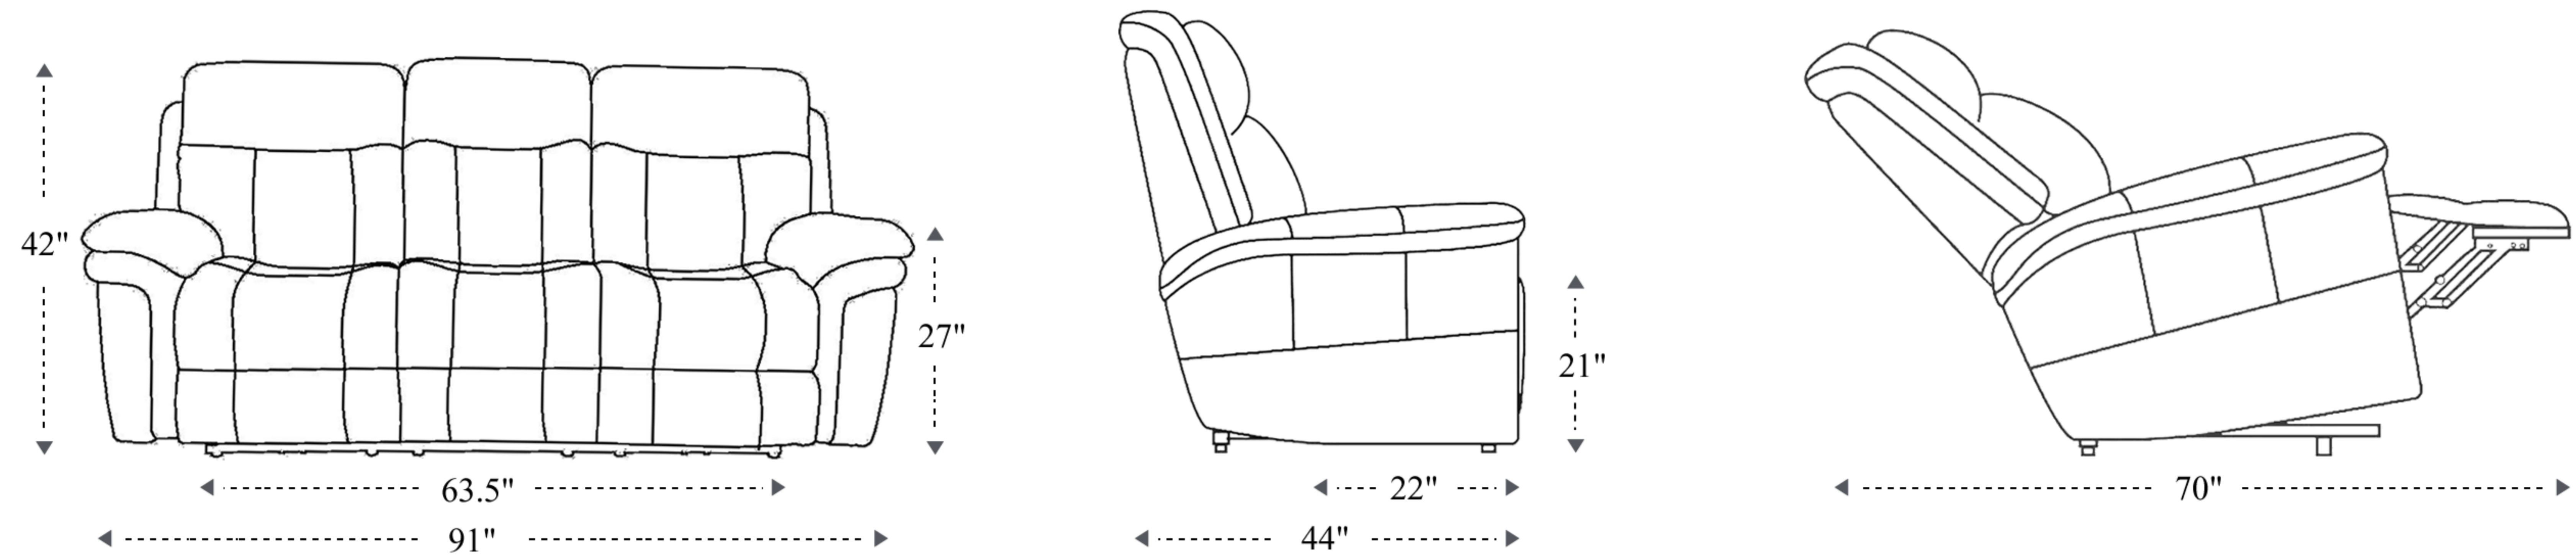

Power Reclining Sofa

Overall Dimensions	91" x 44" x 42"
Overall Width	91"
Overall Depth	44"
Overall Height	42"
Overall Weight	292.5 lbs.
Fully Reclined	70"
Distance from Wall	4.5"
Back of Seat to end of Chaise	42"
Leg Height <small>(Distance from Foot Rest to Floor in Full Recline)</small>	25"
Head Height <small>(Distance from Headrest to Floor in Full Recline)</small>	34"

Seat Width	21"
Seat Depth	22"
Seat Height	21"
Arm Width	12"
Arm Depth	20.5"
Arm Height	27"
Back Width	81.5"
Back Height	23.5"
Headrest Extended from Back	5"

Power Recliner

Overall Dimensions	40.5" x 44" x 41"
Overall Width	40.5"
Overall Depth	44"
Overall Height	41"
Overall Weight	143 lbs.
Fully Reclined	70"
Distance from Wall	4.5"
Back of Seat to end of Chaise	42"
Leg Height <small>(Distance from Foot Rest to Floor in Full Recline)</small>	25"
Head Height <small>(Distance from Headrest to floor when fully recline)</small>	34"

Seat Width	18.5"
Seat Depth	22"
Seat Height	21"
Arm Width	12"
Arm Depth	20.5"
Arm Height	27"
Back Width	36"
Back Height	23.5"
Headrest Extended from Back	5"