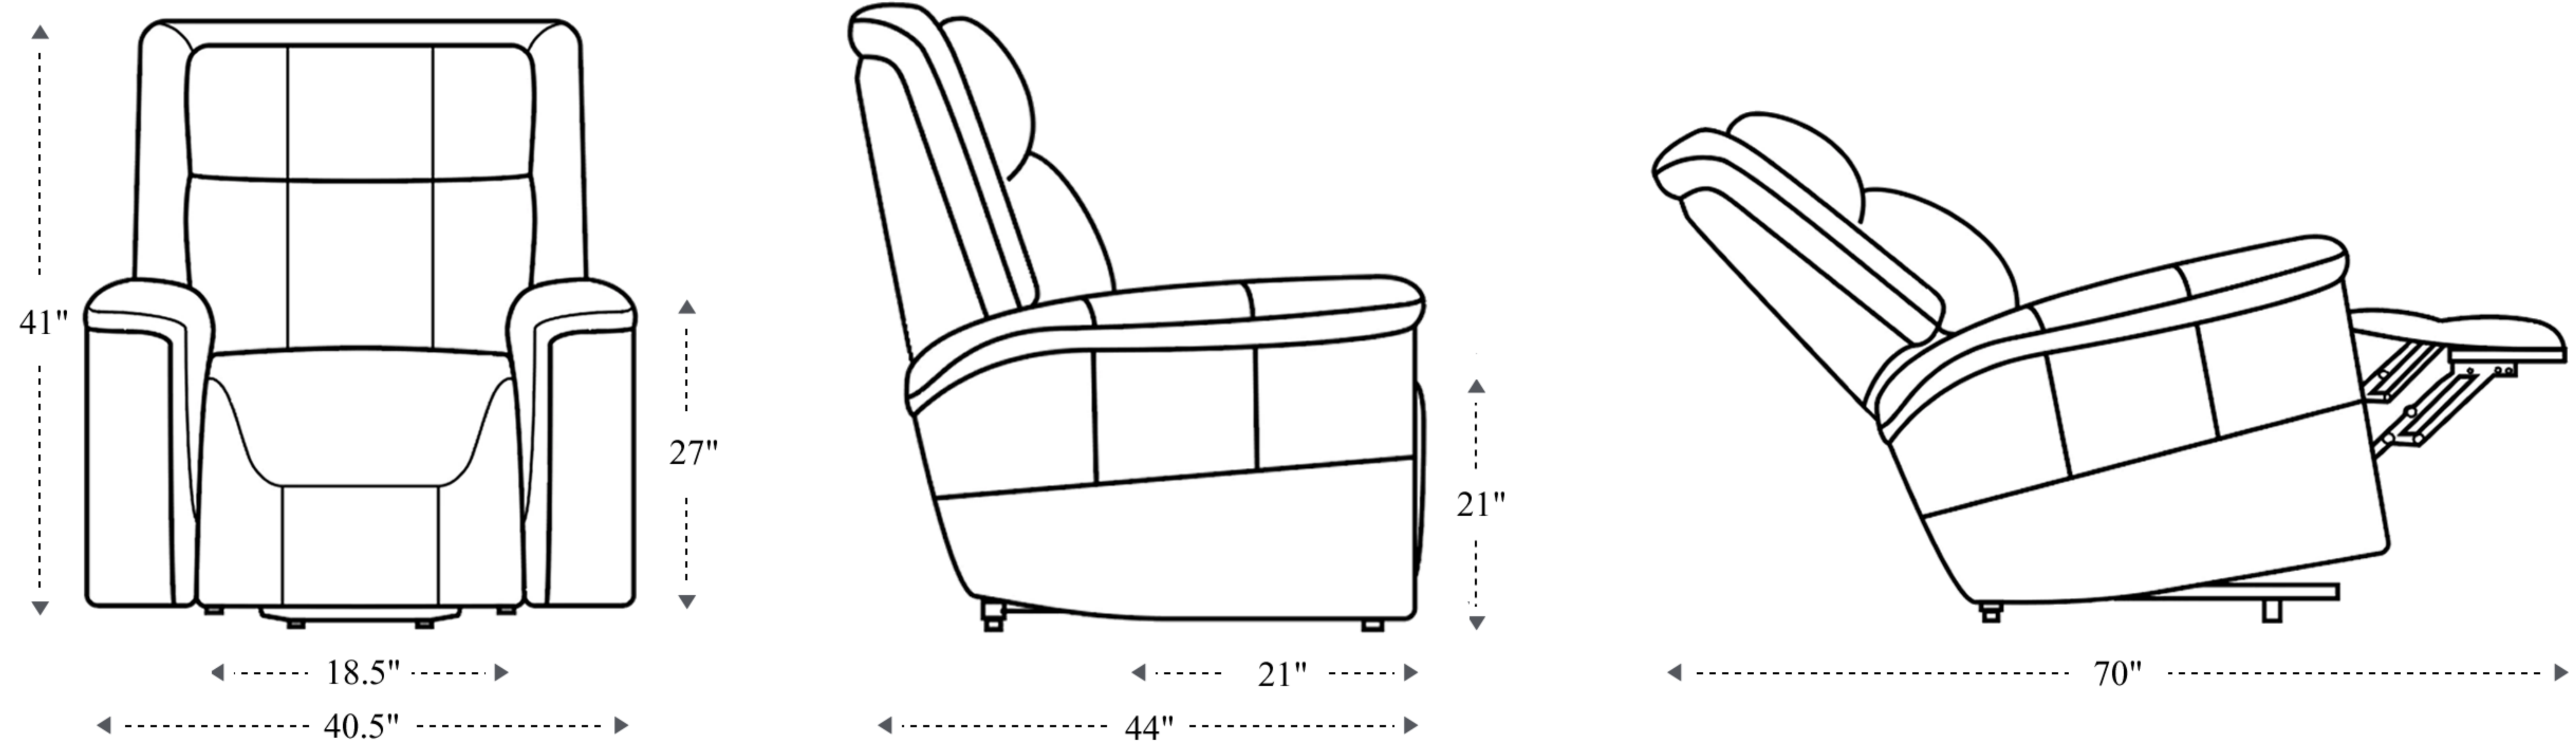

Power Reclining Sofa

Overall Dimensions	91" x 44" x 42"
Overall Width	91"
Overall Depth	44"
Overall Height	42"
Overall Weight	292.5 lbs.
Fully Reclined	70"
Distance from Wall	4.5"
Back of Seat to end of Chaise	42"
Leg Height <small>(Distance from Foot Rest to Floor in Full Recline)</small>	25"
Head Height <small>(Distance from Headrest to Floor in Full Recline)</small>	34"

Seat Width	21"
Seat Depth	22"
Seat Height	21"
Arm Width	12"
Arm Depth	20.5"
Arm Height	27"
Back Width	81.5"
Back Height	23.5"
Headrest Extended from Back	5"

Power Recliner

Overall Dimensions	40.5" x 44" x 41"
Overall Width	40.5"
Overall Depth	44"
Overall Height	41"
Overall Weight	143 lbs.
Fully Reclined	70"
Distance from Wall	4.5"
Back of Seat to end of Chaise	42"
Leg Height <small>(Distance from Foot Rest to Floor in Full Recline)</small>	25"
Head Height <small>(Distance from Headrest to floor when fully recline)</small>	34"

Seat Width	18.5"
Seat Depth	22"
Seat Height	21"
Arm Width	12"
Arm Depth	20.5"
Arm Height	27"
Back Width	36"
Back Height	23.5"
Headrest Extended from Back	5"