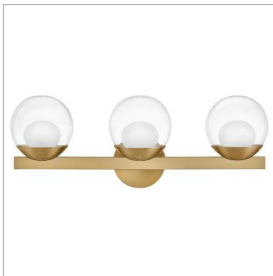

SUNNI

57443LCB-LL

MEDIUM THREE LIGHT VANITY

Sophisticated with an ultramodern twist, Sunni's sleek design showcases a distinctive glass globe that artfully layers a clear glass outside with an etched white interior. A minimal backplate and frame are finished in a bold Black or luxurious Lacquered Brass finish to easily complement your space.

DETAILS

FINISH:	Lacquered Brass
MATERIAL:	Steel
GLASS:	Clear Dome
DIMMABLE:	YES - CL TYPE DIMMER (SSL7A)

DIMENSIONS

WIDTH:	24"
HEIGHT:	9"
WEIGHT:	4.5lb
BACK PLATE:	5.25" Dia.
EXTENSION:	7.5"
TOP TO OUTLET:	6.25"

LIGHT SOURCE

LIGHT SOURCE:	Socketed
WATTAGE:	3-5w G9 LED *Included
VOLTAGE:	120v

SHIPPING

CARTON LENGTH:	25.8
CARTON WIDTH:	9.5
CARTON HEIGHT:	12.5
CARTON WEIGHT:	6

PRODUCT DETAILS:

- Fixture can be mounted either up or down
- Suitable for use in damp locations as defined by NEC and CEC. Meets United States UL Underwriters Laboratories & CSA Canadian Standards Association Product Safety Standards.
- Bold silhouette with dramatic details creates a modern statement
- LED Bulbs carry a 3-year limited warranty
- Mounting hardware is hidden on the back plate to ensure a clean silhouette
- G9 LED lamp required