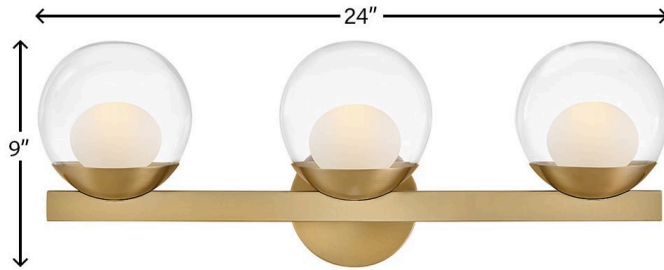

SUNNI

57443LCB-LL

MEDIUM THREE LIGHT VANITY

Sophisticated with an ultramodern twist, Sunni's sleek design showcases a distinctive glass globe that artfully layers a clear glass outside with an etched white interior. A minimal backplate and frame are finished in a bold Black or luxurious Lacquered Brass finish to easily complement your space.

DETAILS

FINISH:	Lacquered Brass
MATERIAL:	Steel
GLASS:	Clear Dome
DIMMABLE:	YES - CL TYPE DIMMER (SSL7A)

DIMENSIONS

WIDTH:	24"
HEIGHT:	9"
WEIGHT:	4.5lb
BACK PLATE:	5.25" Dia.
EXTENSION:	7.5"
TOP TO OUTLET:	6.25"

LIGHT SOURCE

LIGHT SOURCE:	Socketed
WATTAGE:	3-5w G9 LED *Included
VOLTAGE:	120v

SHIPPING

CARTON LENGTH:	25.8
CARTON WIDTH:	9.5
CARTON HEIGHT:	12.5
CARTON WEIGHT:	6

PRODUCT DETAILS:

- Fixture can be mounted either up or down
- Suitable for use in damp locations as defined by NEC and CEC. Meets United States UL Underwriters Laboratories & CSA Canadian Standards Association Product Safety Standards.
- Bold silhouette with dramatic details creates a modern statement
- LED Bulbs carry a 3-year limited warranty
- Mounting hardware is hidden on the back plate to ensure a clean silhouette
- G9 LED lamp required