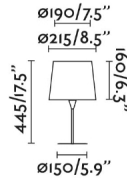

General characteristics

Fixation	Table
voltage	120V
Hertz	60Hz
Cable length	0.02 ft
Switch type	On/Off
Max. Power	15W

Material

Body/Structure	Steel
Screen	Textile

Finish

Body/Structure	Black
Screen	Beige
Location	Dry locations only
US Certification	Portátiles ETLus