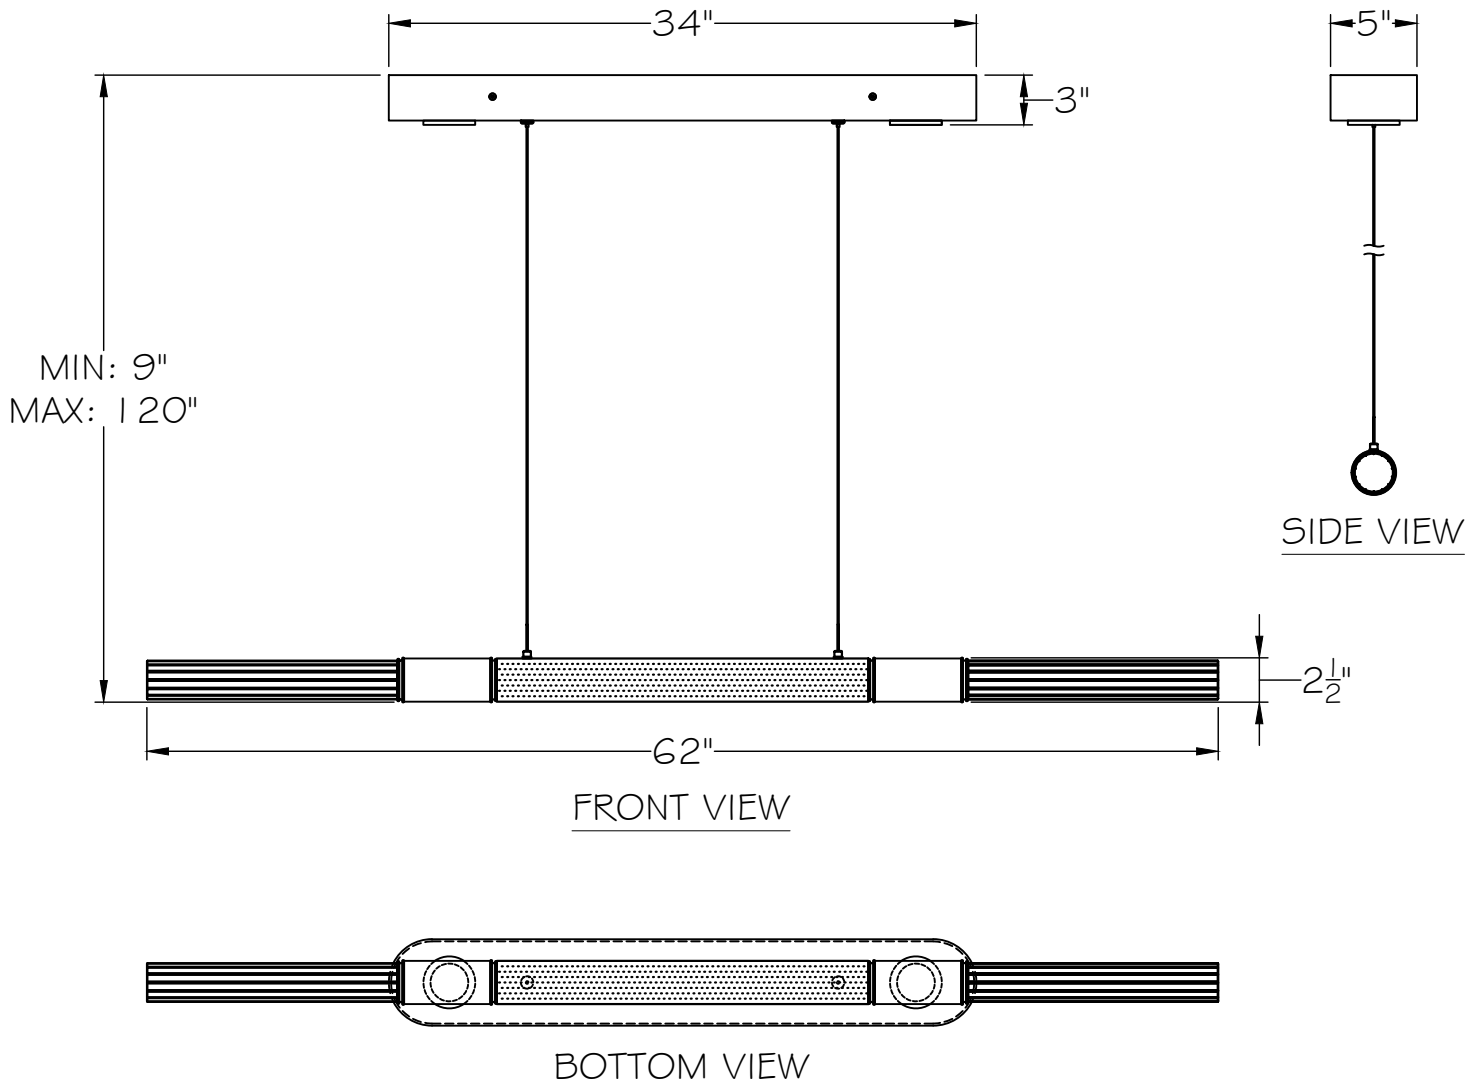

CUSTOMER REFERENCE DRAWING

STYLE 123-
 BODY FINISH
 RING FINISH
 SKIN OPTION

STYLE CONFIGURATIONS:

-1 __ (BLACK)	-2 __ (BRONZE)	-3 __ (GOLD LEAF)	-4 __ (SILVER LEAF)	-5 __ (SOFT GOLD)	-6 __ (SFT. BRONZE)	-7 __ (SOFT SILVER)
-_1_ (POLISH.BRASS)	-_2_ (POL. NICKEL)					
__0 (NO SKIN)	__1 (CHARCOAL)	__2 (SMOKE)	__3 (MINK)	__4 (NAVY/GOLD)	__5 (BURNT ORAG.)	