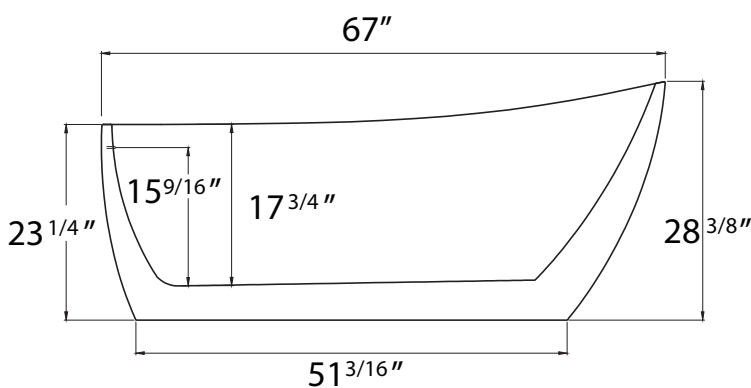

DIMENSION DETAILS

Freestanding Bathtub

MODEL No.Z31E1S

Z31E1S-67"

ADJUSTABLE FOOT: 6 PCS

(Side View)

(Top View)