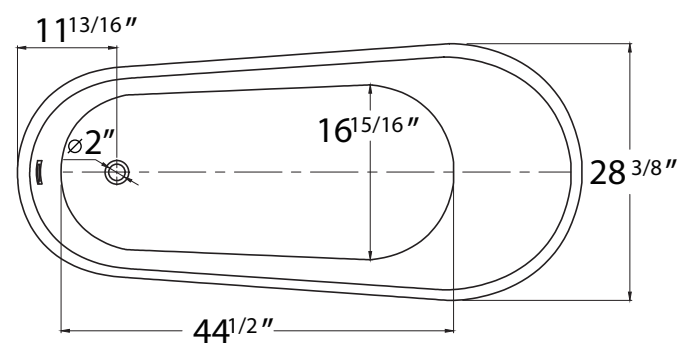

DIMENSION DETAILS

Freestanding Bathtub

MODEL No.Z31E1S

Z31E1S-67"

ADJUSTABLE FOOT: 6 PCS

(Side View)

(Top View)