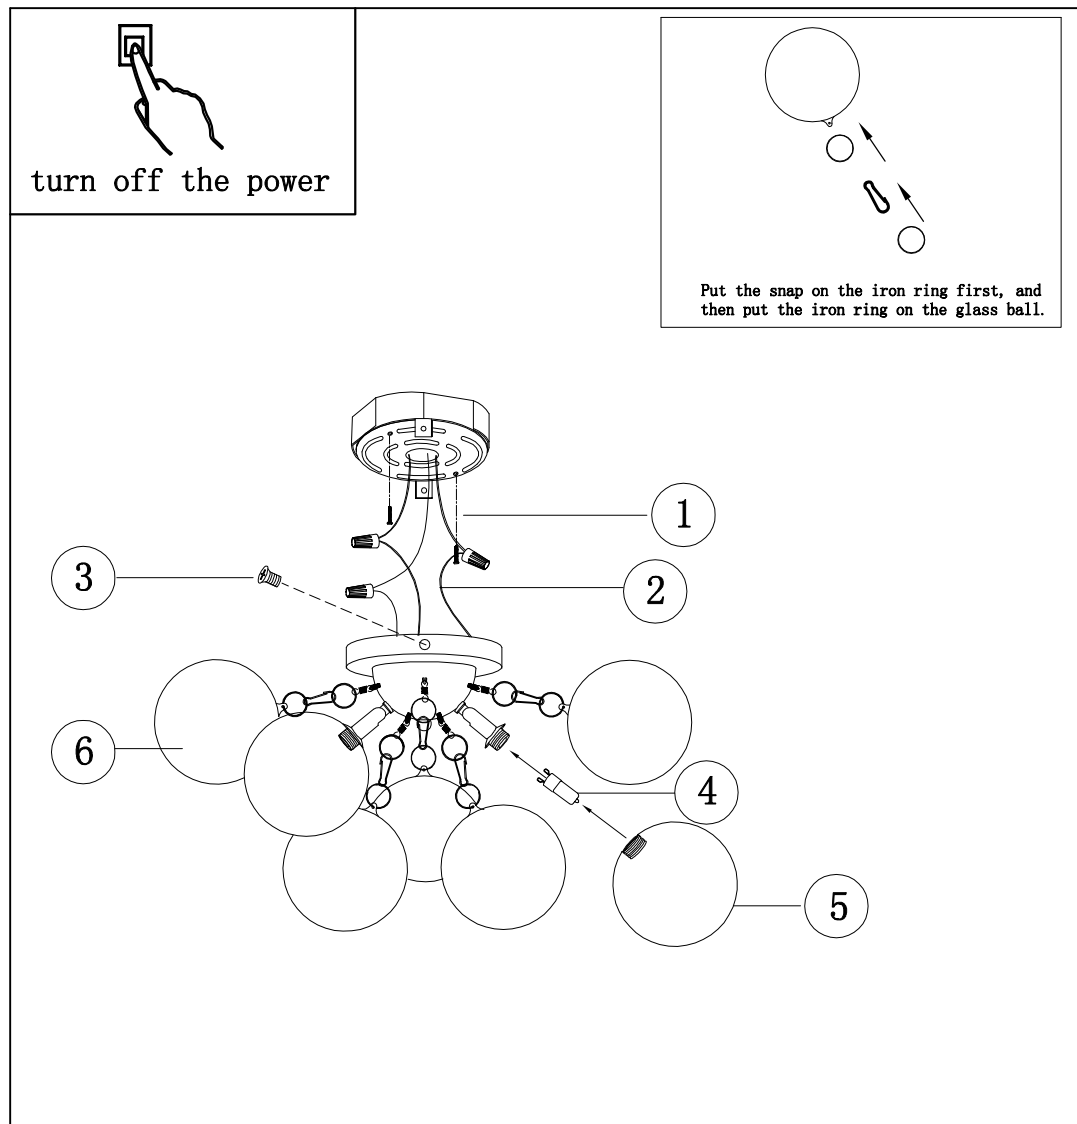

Package includes

1 x Ceiling Light

1 x Accessories Kit

1 x User's Manual

Installation Instructions

1. Fix the mounting plate on the junction box with screws.
2. Connect the lines of the lamp with lines reserved on the ceiling.
3. Fix the canopy on the mounting box with screws.
4. Install the bulb (Bulbs NOT Included).
5. Rotating and fixing the glass to the lamp body.
6. Hang the glass ball on the spring iron