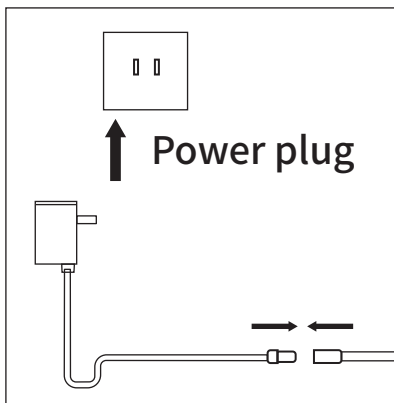

Tool Required

Assistance may be required for assembly of this product

Please read the instruction carefully before assembling the table.

Two adults are required for assembly of this product on a clean and flat place with roughness, it could avoid panel being scratched.

Instructions for the operation of the strip light

- Touch to turn on the light and switch different colors.
- Press and hold to adjust the brightness.