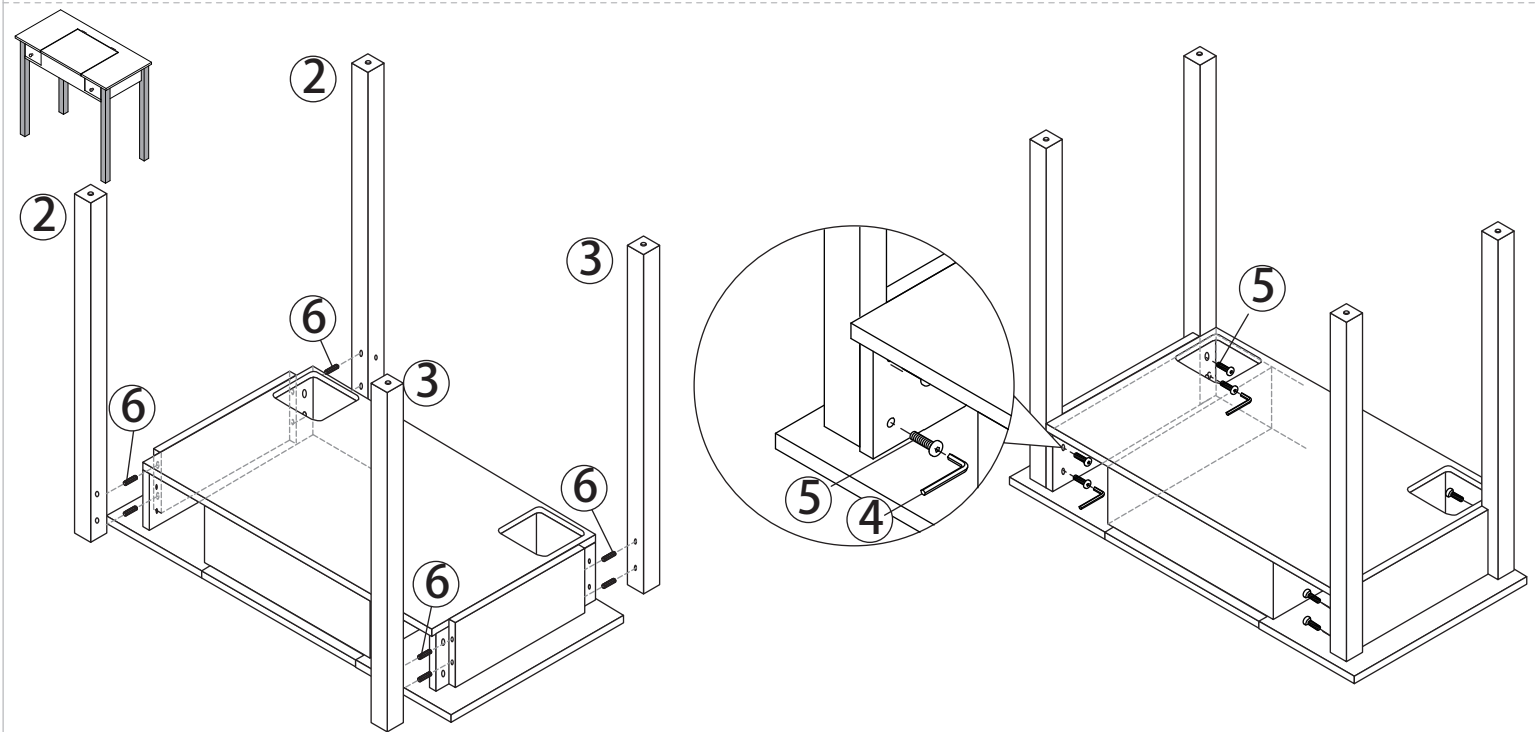

Assembly instruction for dressing table

Two adults must be required. Before you begin, please follow instruction step by step.

CAUTION:

Two adults are required for assembly of this product on a clean and flat place with roughness, it could avoid panel being scratched.

Maintenances:

1. Please read the instruction carefully before assembling.
2. Please assemble the product on a clean and flat place.
3. Assistance maybe required for assembly of this product.

Parts list

								
① 1 pc	② 2 pcs	③ 2 pcs	④ 1 pc	⑤ 8 pcs	⑥ 8 pcs	⑦ 2 pcs	⑧ 2 pcs	⑨ 2 pcs

Tool Required

Assistance may be required for assembly of this product

Please read the instruction carefully before assembling the table.

Two adults are required for assembly of this product on a clean and flat place with roughness, it could avoid panel being scratched.

Instructions for the operation of the strip light

- Touch to turn on the light and switch different colors.
- Press and hold to adjust the brightness.