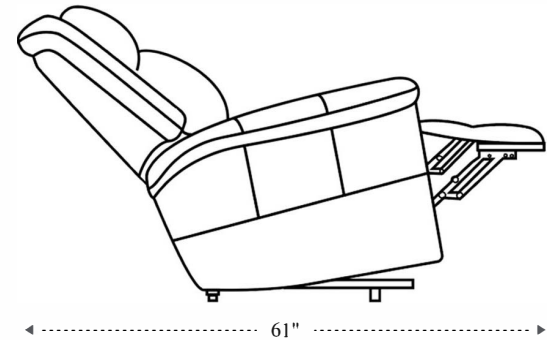

# Swivel Glider Recliner

Overall Dimensions	31" x 35.5" x 42.5"
Overall Width	31"
Overall Depth	35.5"
Overall Height	42.5"
Overall Weight	113 lbs.
Fully Reclined	61"
Distance from Wall	12"
Back of Seat to end of Chaise	38.75"
Leg Height <small>(Distance from Foot Rest to Floor in Full Recline)</small>	21.25"
Head Height <small>(Distance from Headrest to floor when fully recline)</small>	39.5"

Seat Width	20.5"
Seat Depth	20"
Seat Height	19.5"
Arm Width	5"
Arm Depth	30"
Arm Height	24.5"
Back Width	22"
Back Height	26"