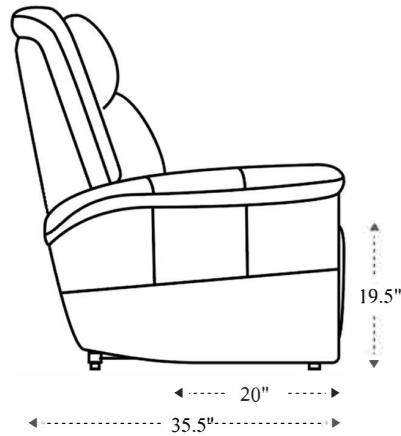

# Swivel Glider Recliner

Overall Dimensions	31" x 35.5" x 42.5"
Overall Width	31"
Overall Depth	35.5"
Overall Height	42.5"
Overall Weight	113 lbs.
Fully Reclined	61"
Distance from Wall	12"
Back of Seat to end of Chaise	38.75"
Leg Height <small>(Distance from Foot Rest to Floor in Full Recline)</small>	21.25"
Head Height <small>(Distance from Headrest to floor when fully recline)</small>	39.5"

Seat Width	20.5"
Seat Depth	20"
Seat Height	19.5"
Arm Width	5"
Arm Depth	30"
Arm Height	24.5"
Back Width	22"
Back Height	26"