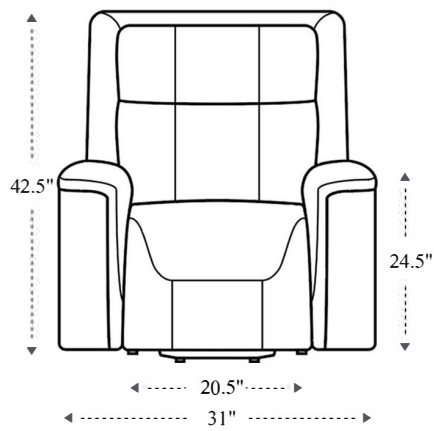

# Swivel Glider Recliner

Overall Dimensions	31" x 35.5" x 42.5"
Overall Width	31"
Overall Depth	35.5"
Overall Height	42.5"
Overall Weight	113 lbs.
Fully Reclined	61"
Distance from Wall	12"
Back of Seat to end of Chaise	38.75"
Leg Height <small>(Distance from Foot Rest to Floor in Full Recline)</small>	21.25"
Head Height <small>(Distance from Headrest to floor when fully recline)</small>	39.5"

Seat Width	20.5"
Seat Depth	20"
Seat Height	19.5"
Arm Width	5"
Arm Depth	30"
Arm Height	24.5"
Back Width	22"
Back Height	26"