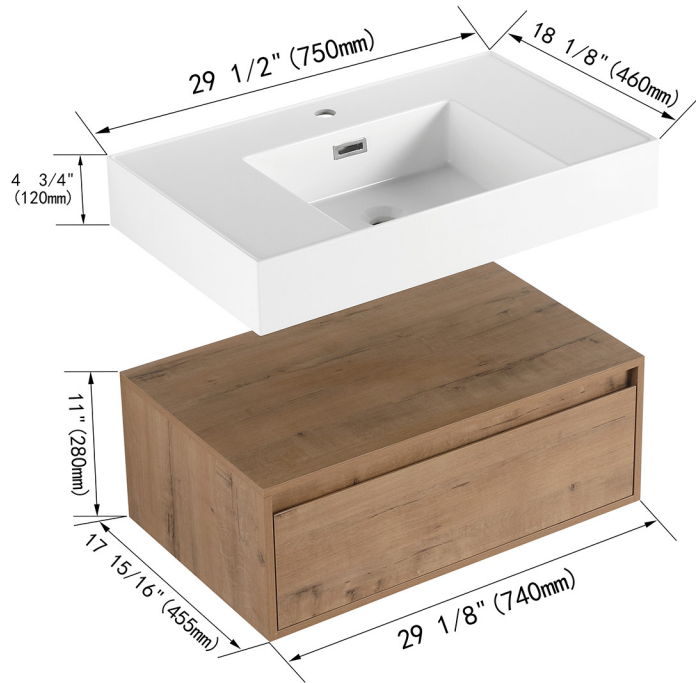

PRODUCT INFORMATION

Overall Width	<u>29.50 in.</u>	Base Material	<u>Plywood</u>
Overall Depth	<u>18.10 in.</u>	Top Material	<u>Resin</u>
Overall Hight	<u>15.80 in.</u>	Overflow Hole	<u>yes</u>
		Drain Assembly	<u>no</u>