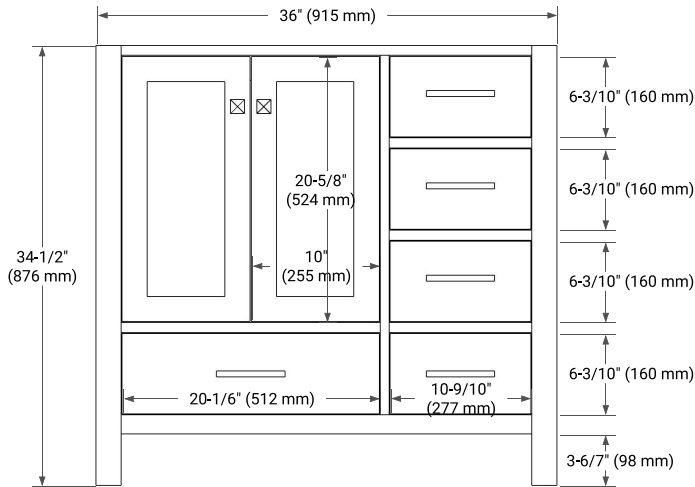

# 36" LEFT OFFSET CABINET

## BASE CABINET DIMENSIONS

36" W x 21.5" D x 34.5" H

## SIDE VIEW

## PLAN VIEW