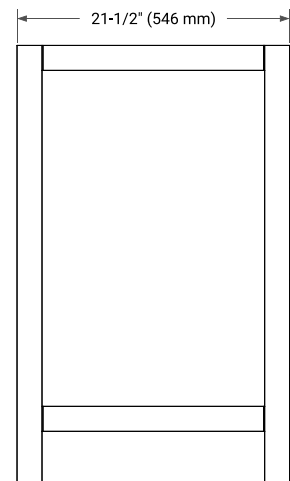

# 36" LEFT OFFSET CABINET

## BASE CABINET DIMENSIONS

36" W x 21.5" D x 34.5" H

## FRONT VIEW

## SIDE VIEW