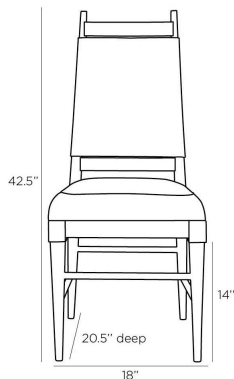

ARTERIOS

KEEGAN CHAIR

6969

H: 42.5 IN, W: 18 IN, D: 20.5 IN,
Vanilla Leather

The traditional design of high-back dining chairs gets a modern update with the Keegan. The solid ebony beech wooden frame presents a vanilla leather that wraps the back in a sling-like fashion and pillows the seat. Both the plush seat and wrapped back feature intricate stitched details. Wood and leather will vary.

APPEARANCE

Material	Leather, Wood
Material Type	Beech
Finish	Vanilla, Ebony
Finish Will Vary	Yes
Top Coat/Sealant	Yes
Textile Contract Suitability	High Traffic/Public Spaces

DIMENSIONS

Foot Print	W: 18 IN, D: 20.5 IN
Leg	H: 14 IN
Seat	H: 20 IN, W: 18 IN, D: 19 IN
Seat Back	H: 21.5 IN
Diagonal Dimension	47.5 IN
Clearance	Front/Back: 9.5 IN, Side: 6.5

SHIPPING

Product Weight	15 lbs
Gross Weight 1	36.38 lbs
Shipping Box 1	H: 13.38 IN, L: 10.63 IN, W: 22.64 IN

ADDITIONAL INFO

Swatch Number	T46SW
Fabric Compliancy	NFPA-260, TB117-2013
Fabric Content	100% Leather
Fabric Cleaning Code	Leather Cleaner