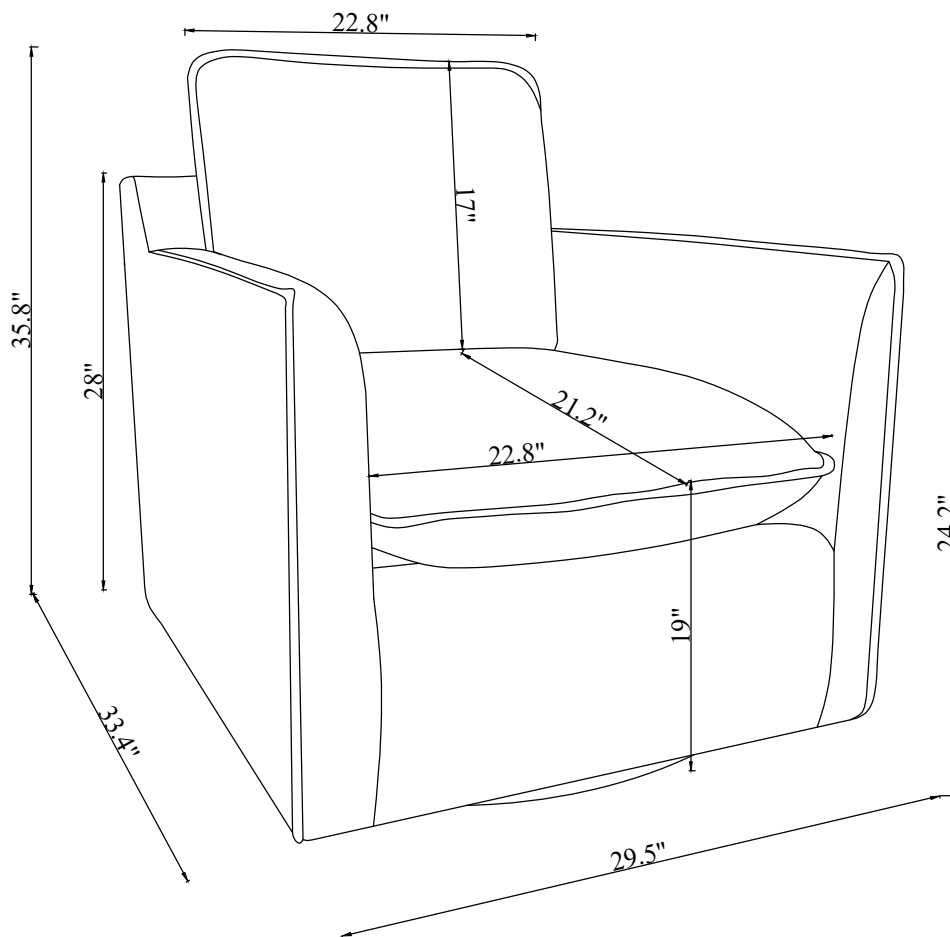

HAPPINESS HAPPINESS INSTALLATION

CAUTION

Parts are placed at the bottom of the product.

- If you have any questions with the product, please contact us by:
- **Email: customerservice@zoy-living.com**
(we will reply to you within 24 hours)

OVERALL DIMENSION:

X081

Assembly instructions

X081

Your chair comes packaged in 1 box. Carefully remove all of components from the packaging and set aside for assembly.

Package Contents

Parts list (Carton A)

A  Seat Frame	B  Seat Cushion	C  Back Cushion	D  Vinahardware sofa plate
--	--	---	---

Hardware list (Carton A)

1  Bolt 5/16" x 2.7"	2  Flat Washer	3  Allen Key	
--	---	--	--

Unpackaging

Step 1:

Step 2:

Step 3: