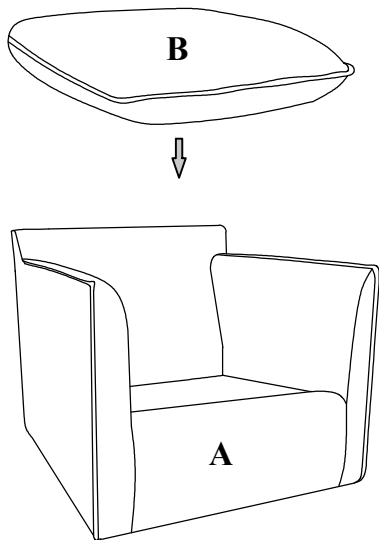

OVERALL DIMENSION:

X081

Assembly instructions

X081

Your chair comes packaged in 1 box. Carefully remove all of components from the packaging and set aside for assembly.

Package Contents

Parts list (Carton A)

A  Seat Frame	B  Seat Cushion	C  Back Cushion	D  Vinahardware sofa plate
--	--	---	---

Hardware list (Carton A)

1  Bolt 5/16" x 2.7"	2  Flat Washer	3  Allen Key	
--	---	--	--

Unpackaging

Step 1:

Step 2:

Step 3:

Step 4:

1		x6
2		x6
3		x1

Step 5:

Warnings

1. Please check if the components of the chair are all included and can be used normally.
2. Assemble all components according to the instruction correctly before you use the chair.
3. Please DO NOT sit on the armrests to eliminate the risk of tipping over.
4. If the chair is damaged or doesn't match the website description, please send clear pictures of the product and label of the carton to our service team for further help.
5. If you have any questions with the product, please contact us by:
Email: customerservice@zoy-living.com (We will reply to you within 24 hours)