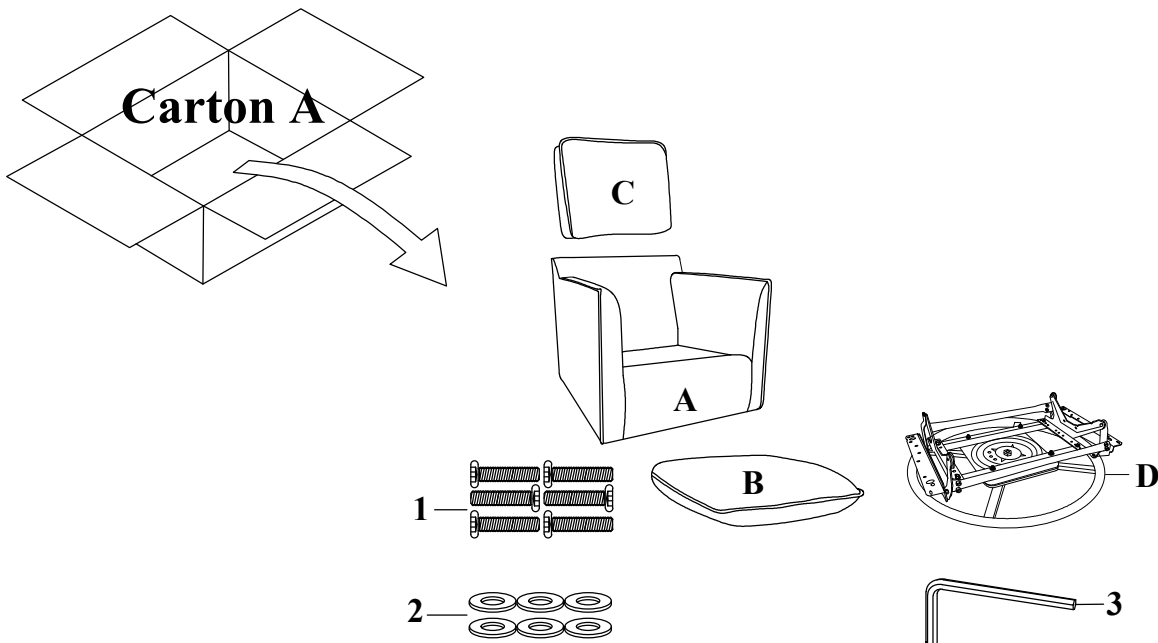

OVERALL DIMENSION:

X081

Assembly instructions

X081

Your chair comes packaged in 1 box. Carefully remove all of components from the packaging and set aside for assembly.

Package Contents

Parts list (Carton A)

A  Seat Frame	B  Seat Cushion	C  Back Cushion	D  Vinahardware sofa plate
--	--	---	---

Hardware list (Carton A)

1  Bolt 5/16" x 2.7"	2  Flat Washer	3  Allen Key	
--	---	--	--

Unpackaging

Step 1:

Step 2:

Step 3: