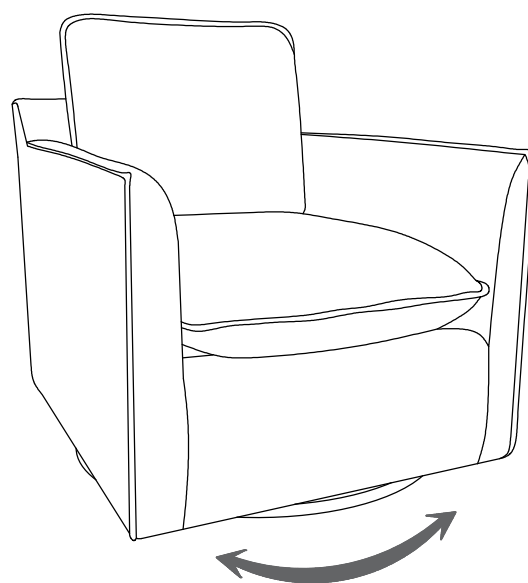

Step 2:

Step 3:

Step 4:

1		x6
2		x6
3		x1

Step 5: