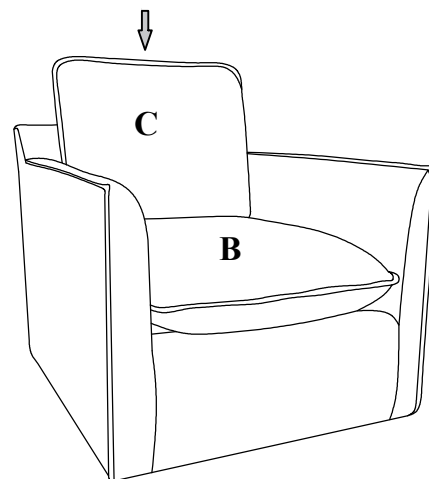

OVERALL DIMENSION:

X081

Assembly instructions

X081

Your chair comes packaged in 1 box. Carefully remove all of components from the packaging and set aside for assembly.

Package Contents

Parts list (Carton A)

A  Seat Frame	B  Seat Cushion	C  Back Cushion	D  Vinahardware sofa plate
--	--	---	---

Hardware list (Carton A)

1  Bolt 5/16" x 2.7"	2  Flat Washer	3  Allen Key	
--	---	--	--

Unpackaging

Step 1:

Step 2:

Step 3:

Step 4:

1		x6
2		x6
3		x1

Step 5:

Warnings

1. Please check if the components of the chair are all included and can be used normally.
2. Assemble all components according to the instruction correctly before you use the chair.
3. Please DO NOT sit on the armrests to eliminate the risk of tipping over.
4. If the chair is damaged or doesn't match the website description, please send clear pictures of the product and label of the carton to our service team for further help.
5. If you have any questions with the product, please contact us by:
Email: customerservice@zoy-living.com (We will reply to you within 24 hours)