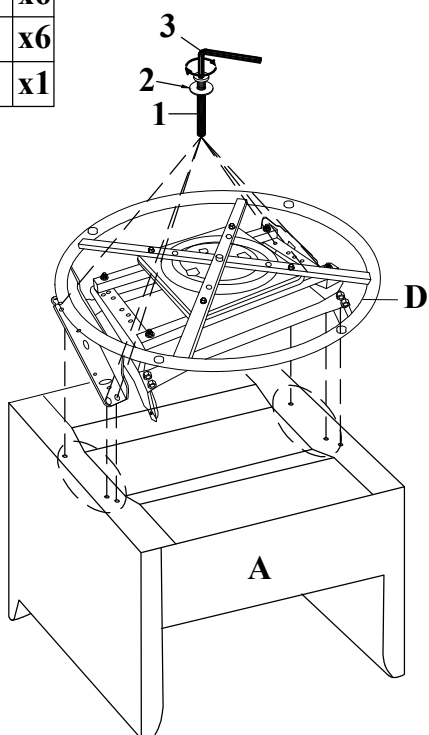

OVERALL DIMENSION:

X081

Assembly instructions

X081

Your chair comes packaged in 1 box. Carefully remove all of components from the packaging and set aside for assembly.

Package Contents

Parts list (Carton A)

A  Seat Frame	B  Seat Cushion	C  Back Cushion	D  Vinahardware sofa plate
--	--	---	---

Hardware list (Carton A)

1  Bolt 5/16" x 2.7"	2  Flat Washer	3  Allen Key	
--	---	--	--

Unpackaging

Step 1:

Step 2:

Step 3:

Step 4:

1		x6
2		x6
3		x1

Step 5:

Warnings

1. Please check if the components of the chair are all included and can be used normally.
2. Assemble all components according to the instruction correctly before you use the chair.
3. Please DO NOT sit on the armrests to eliminate the risk of tipping over.
4. If the chair is damaged or doesn't match the website description, please send clear pictures of the product and label of the carton to our service team for further help.
5. If you have any questions with the product, please contact us by:
Email: customerservice@zoy-living.com (We will reply to you within 24 hours)