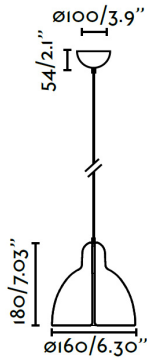

this is **handmade**

Mounting	Ceiling
Voltage (V)	120V
Hertz	60Hz
LOCATION	Dry locations only
Power (W)	15
Light source	E26 LED
Light source included	No
Number of lamp holders	1
Cable length	0.02 ft
Structure material	Steel + Ceramic
Shade material	Ceramic
Structure finish	Gloss Black
Shade finish	Gloss Black