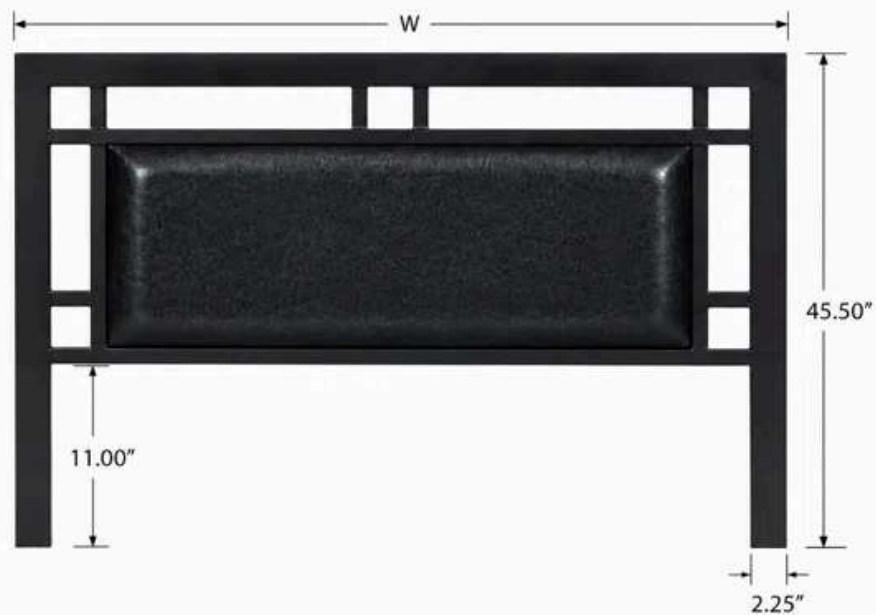

HEADBOARD

DOUBLE / FULL, QUEEN, KING

FEATURES

- Metal frame
- Padded headboard
- Contemporary design

FINISH

White / Black

HEADBOARD	W	H	D
DOUBLE / FULL	58.25"	45.50"	2.25"
QUEEN	64.25"	45.50"	2.25"
KING	80.25"	45.50"	2.25"

* ALL MEASUREMENTS ARE APPROXIMATE

COMPATIBLE BED SIZES

DOUBLE / FULL: 54"W x 75"L

QUEEN: 60"W x 80"L

KING: 76"W x 80"L