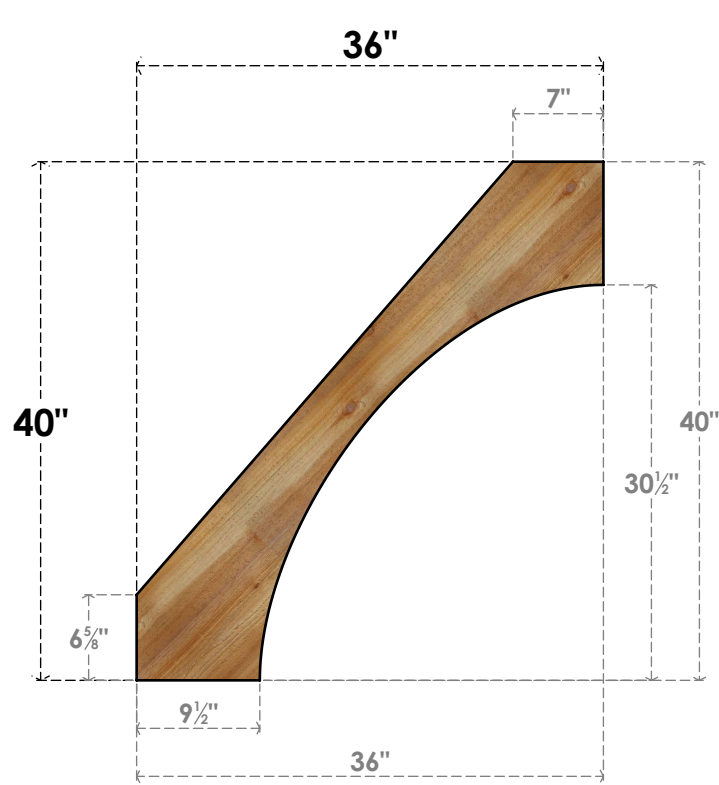

BRC06X36X40WTLOORWR

6"W X 36"D X 40"H WESTLAKE ROUGH SAWN BRACE, WESTERN RED CEDAR

SIDE

FRONT

EKENA MILLWORK
 2300 WEST MAIN ST.
 CLARKSVILLE, TX 75426
 TOLL FREE: 866-607-0453
 WWW.EKENAMILLWORK.COM

NOTES