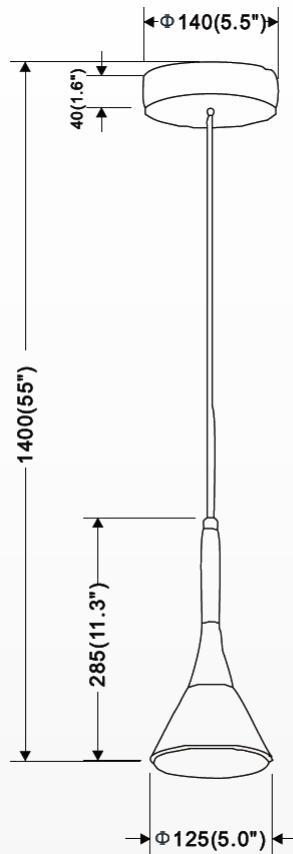

LIGHTING

LED Pendant Lights

SPECIFICATION

- Dimension: 5.5"×55"
- Wattage: 7W
- Voltage: 120V
- Temp: 3000K
- Lumens: 340LM
- Dimmable: ELV, DIMMING 5%-100%
- CRI: > 80
- Material: Iron+Aluminum+Len
- Lifespan: 50000hs
- Warranty: 3 years
- Operation temperature: -20°C-40°C

AVAILABLE FINISH

WHAT'S IN THE BOX:

mounting bracket; plastic anchors;
anchor screws; outlet screws;
wire connectors, ground screw,
canopy screw, gloves