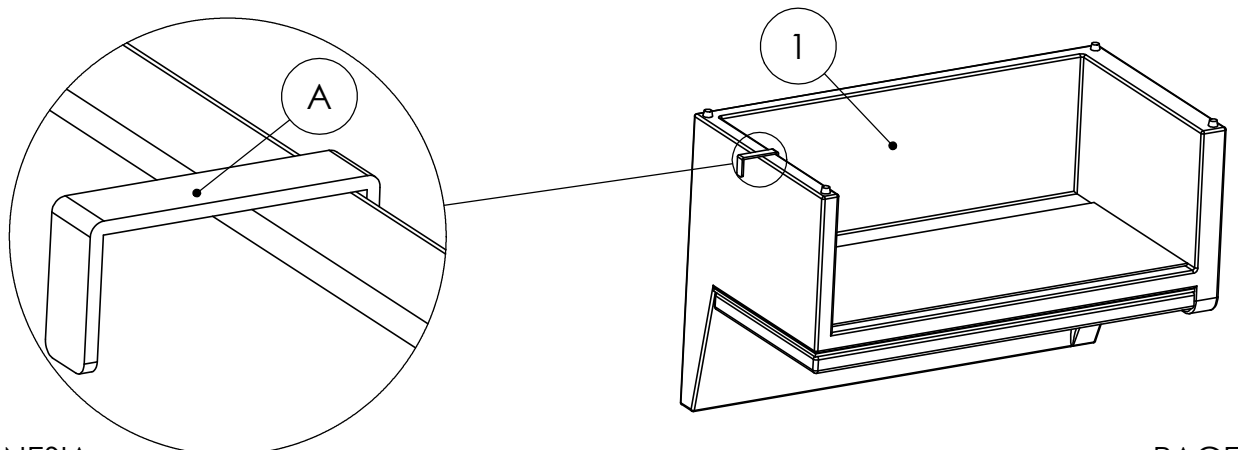

# ASSEMBLY INSTRUCTION FOR Senna Outdoor Dining Banquette U Shape 117"

HARDWARE LIST			
A		U - CLAMP	4 PCS

COMPONENT LIST			
1		250603-SENNA OUTDOOR LAF DINING BENCH 49"	1 PCS
2		250602-SENNA OUTDOOR CORNER PC	2 PCS
3		250601-SENNA OUTDOOR DINING BENCH 49"	1 PCS
4		250604-SENNA OUTDOOR RAF DINING BENCH 49"	1 PCS

# ASSEMBLY INSTRUCTION FOR Senna Outdoor Dining Banquette U Shape 117"

STEP 2

STEP 3