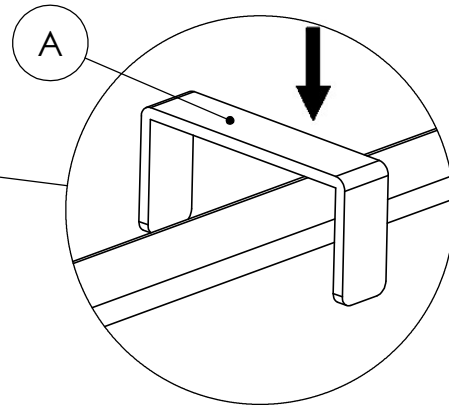

# ASSEMBLY INSTRUCTION FOR Senna Outdoor Dining Banquette U Shape 117"

HARDWARE LIST			
A		U - CLAMP	4 PCS

COMPONENT LIST			
1		250603-SENNA OUTDOOR LAF DINING BENCH 49"	1 PCS
2		250602-SENNA OUTDOOR CORNER PC	2 PCS
3		250601-SENNA OUTDOOR DINING BENCH 49"	1 PCS
4		250604-SENNA OUTDOOR RAF DINING BENCH 49"	1 PCS

# ASSEMBLY INSTRUCTION FOR Senna Outdoor Dining Banquette U Shape 117"

STEP 2

STEP 3