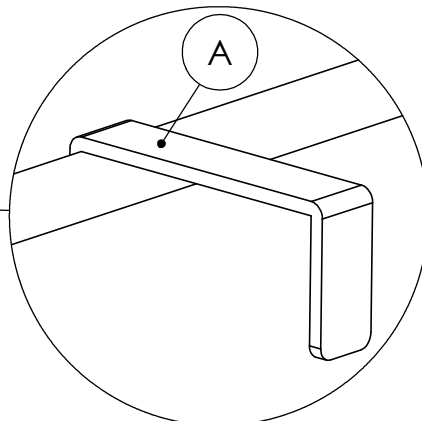

# ASSEMBLY INSTRUCTION FOR Senna Outdoor Dining Banquette U Shape 117"

HARDWARE LIST			
A		U - CLAMP	4 PCS

COMPONENT LIST			
1		250603-SENNA OUTDOOR LAF DINING BENCH 49"	1 PCS
2		250602-SENNA OUTDOOR CORNER PC	2 PCS
3		250601-SENNA OUTDOOR DINING BENCH 49"	1 PCS
4		250604-SENNA OUTDOOR RAF DINING BENCH 49"	1 PCS

# ASSEMBLY INSTRUCTION FOR Senna Outdoor Dining Banquette U Shape 117"

STEP 2

STEP 3