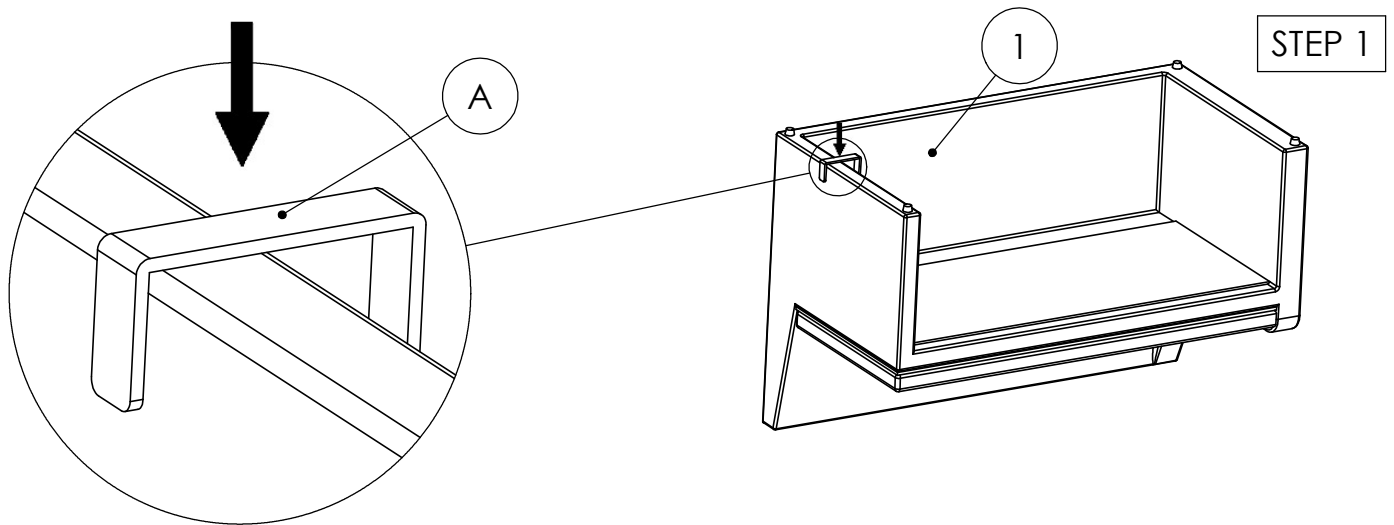

# ASSEMBLY INSTRUCTION FOR Senna Outdoor Dining Banquette U Shape 117"

HARDWARE LIST			
A		U - CLAMP	4 PCS

COMPONENT LIST			
1		250603-SENNA OUTDOOR LAF DINING BENCH 49"	1 PCS
2		250602-SENNA OUTDOOR CORNER PC	2 PCS
3		250601-SENNA OUTDOOR DINING BENCH 49"	1 PCS
4		250604-SENNA OUTDOOR RAF DINING BENCH 49"	1 PCS

# ASSEMBLY INSTRUCTION FOR Senna Outdoor Dining Banquette U Shape 117"

STEP 2

STEP 3