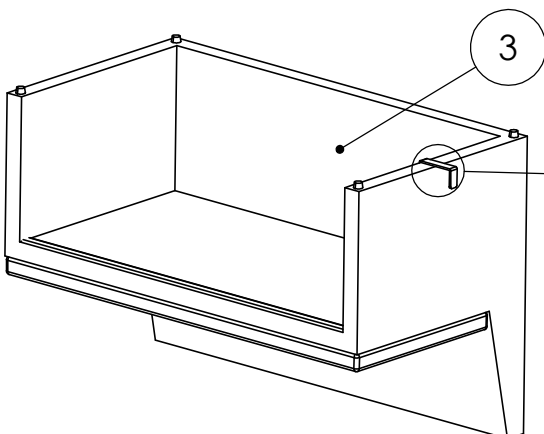

# ASSEMBLY INSTRUCTION FOR Senna Outdoor Dining Banquette U Shape 117"

HARDWARE LIST			
A		U - CLAMP	4 PCS

COMPONENT LIST			
1		250603-SENNA OUTDOOR LAF DINING BENCH 49"	1 PCS
2		250602-SENNA OUTDOOR CORNER PC	2 PCS
3		250601-SENNA OUTDOOR DINING BENCH 49"	1 PCS
4		250604-SENNA OUTDOOR RAF DINING BENCH 49"	1 PCS

# ASSEMBLY INSTRUCTION FOR Senna Outdoor Dining Banquette U Shape 117"

STEP 2

STEP 3