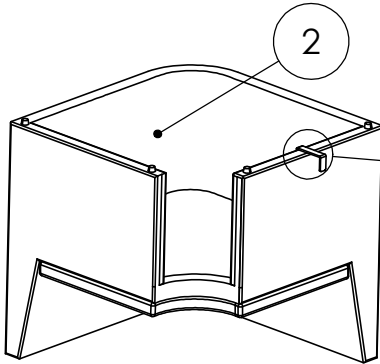

# ASSEMBLY INSTRUCTION FOR Senna Outdoor Dining Banquette U Shape 117"

HARDWARE LIST			
A		U - CLAMP	4 PCS

COMPONENT LIST			
1		250603-SENNA OUTDOOR LAF DINING BENCH 49"	1 PCS
2		250602-SENNA OUTDOOR CORNER PC	2 PCS
3		250601-SENNA OUTDOOR DINING BENCH 49"	1 PCS
4		250604-SENNA OUTDOOR RAF DINING BENCH 49"	1 PCS

# ASSEMBLY INSTRUCTION FOR Senna Outdoor Dining Banquette U Shape 117"

STEP 2

STEP 3

# ASSEMBLY INSTRUCTION FOR Senna Outdoor Dining Banquette U Shape 117"

A

2

STEP 4

A

2

1

2