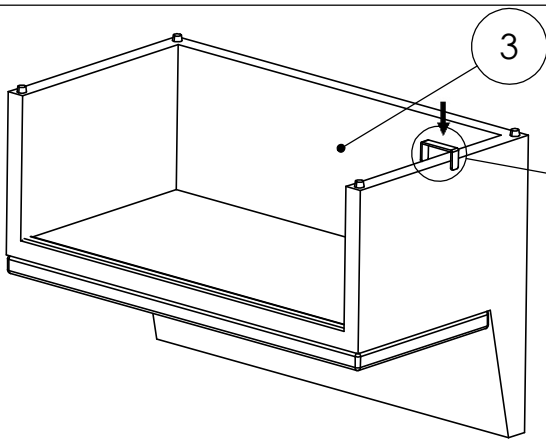

# ASSEMBLY INSTRUCTION FOR Senna Outdoor Dining Banquette U Shape 117"

HARDWARE LIST			
A		U - CLAMP	4 PCS

COMPONENT LIST			
1		250603-SENNA OUTDOOR LAF DINING BENCH 49"	1 PCS
2		250602-SENNA OUTDOOR CORNER PC	2 PCS
3		250601-SENNA OUTDOOR DINING BENCH 49"	1 PCS
4		250604-SENNA OUTDOOR RAF DINING BENCH 49"	1 PCS

# ASSEMBLY INSTRUCTION FOR Senna Outdoor Dining Banquette U Shape 117"

STEP 2

STEP 3