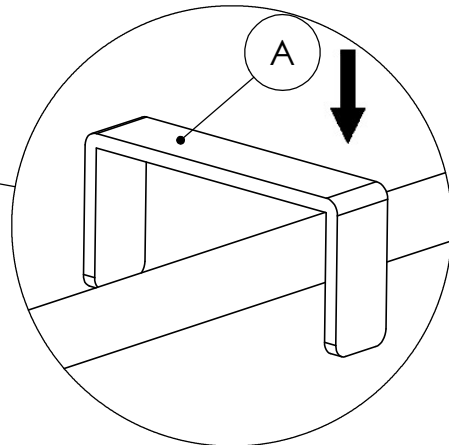

# ASSEMBLY INSTRUCTION FOR Senna Outdoor Dining Banquette U Shape 117"

HARDWARE LIST			
A		U - CLAMP	4 PCS

COMPONENT LIST			
1		250603-SENNA OUTDOOR LAF DINING BENCH 49"	1 PCS
2		250602-SENNA OUTDOOR CORNER PC	2 PCS
3		250601-SENNA OUTDOOR DINING BENCH 49"	1 PCS
4		250604-SENNA OUTDOOR RAF DINING BENCH 49"	1 PCS

# ASSEMBLY INSTRUCTION FOR Senna Outdoor Dining Banquette U Shape 117"

STEP 2

STEP 3