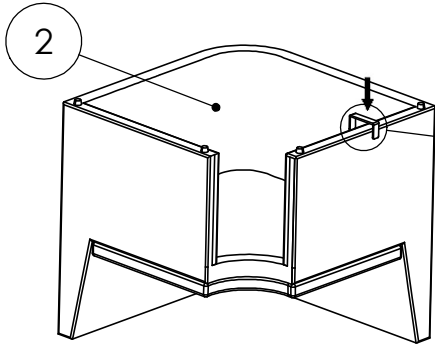

# ASSEMBLY INSTRUCTION FOR Senna Outdoor Dining Banquette U Shape 117"

HARDWARE LIST			
A		U - CLAMP	4 PCS

COMPONENT LIST			
1		250603-SENNA OUTDOOR LAF DINING BENCH 49"	1 PCS
2		250602-SENNA OUTDOOR CORNER PC	2 PCS
3		250601-SENNA OUTDOOR DINING BENCH 49"	1 PCS
4		250604-SENNA OUTDOOR RAF DINING BENCH 49"	1 PCS

# ASSEMBLY INSTRUCTION FOR Senna Outdoor Dining Banquette U Shape 117"

STEP 2

STEP 3

# ASSEMBLY INSTRUCTION FOR Senna Outdoor Dining Banquette U Shape 117"

A

2

STEP 4

A

2

1

2