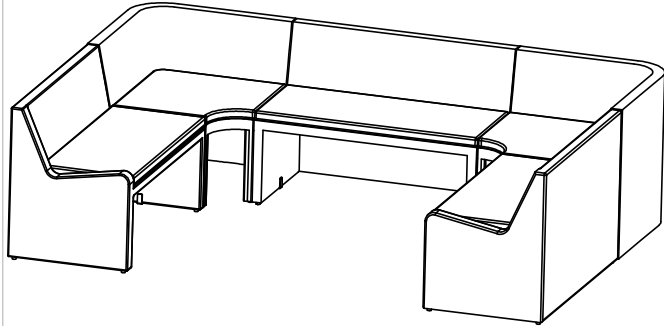

# ASSEMBLY INSTRUCTION FOR Senna Outdoor Dining Banquette U Shape 117"

HARDWARE LIST			
A		U - CLAMP	4 PCS

COMPONENT LIST			
1		250603-SENNA OUTDOOR LAF DINING BENCH 49"	1 PCS
2		250602-SENNA OUTDOOR CORNER PC	2 PCS
3		250601-SENNA OUTDOOR DINING BENCH 49"	1 PCS
4		250604-SENNA OUTDOOR RAF DINING BENCH 49"	1 PCS

# ASSEMBLY INSTRUCTION FOR Senna Outdoor Dining Banquette U Shape 117"

STEP 2

STEP 3

# ASSEMBLY INSTRUCTION FOR Senna Outdoor Dining Banquette U Shape 117"

A

2

STEP 4

A

2

1

2