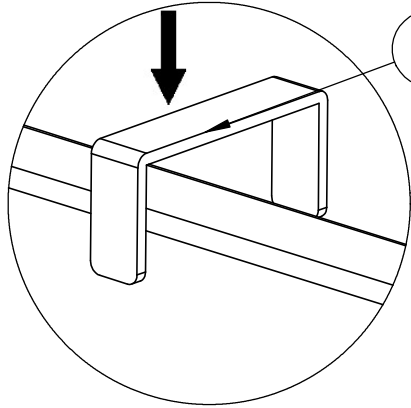

# ASSEMBLY INSTRUCTION FOR Senna Outdoor Dining Banquette U Shape 117"

HARDWARE LIST			
A		U - CLAMP	4 PCS

COMPONENT LIST			
1		250603-SENNA OUTDOOR LAF DINING BENCH 49"	1 PCS
2		250602-SENNA OUTDOOR CORNER PC	2 PCS
3		250601-SENNA OUTDOOR DINING BENCH 49"	1 PCS
4		250604-SENNA OUTDOOR RAF DINING BENCH 49"	1 PCS

# ASSEMBLY INSTRUCTION FOR Senna Outdoor Dining Banquette U Shape 117"

STEP 2

STEP 3

# ASSEMBLY INSTRUCTION FOR Senna Outdoor Dining Banquette U Shape 117"

A

2

STEP 4

A

2

1

2