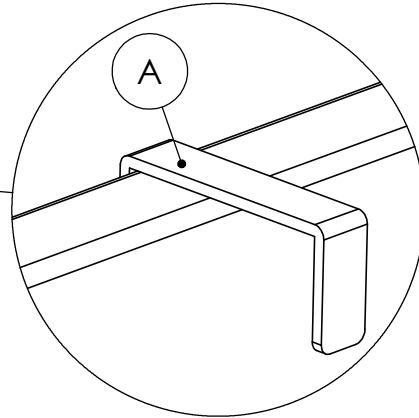

# ASSEMBLY INSTRUCTION FOR Senna Outdoor Dining Banquette U Shape 117"

HARDWARE LIST			
A		U - CLAMP	4 PCS

COMPONENT LIST			
1		250603-SENNA OUTDOOR LAF DINING BENCH 49"	1 PCS
2		250602-SENNA OUTDOOR CORNER PC	2 PCS
3		250601-SENNA OUTDOOR DINING BENCH 49"	1 PCS
4		250604-SENNA OUTDOOR RAF DINING BENCH 49"	1 PCS

# ASSEMBLY INSTRUCTION FOR Senna Outdoor Dining Banquette U Shape 117"

STEP 2

STEP 3

# ASSEMBLY INSTRUCTION FOR Senna Outdoor Dining Banquette U Shape 117"

A

2

STEP 4

A

2

1

2